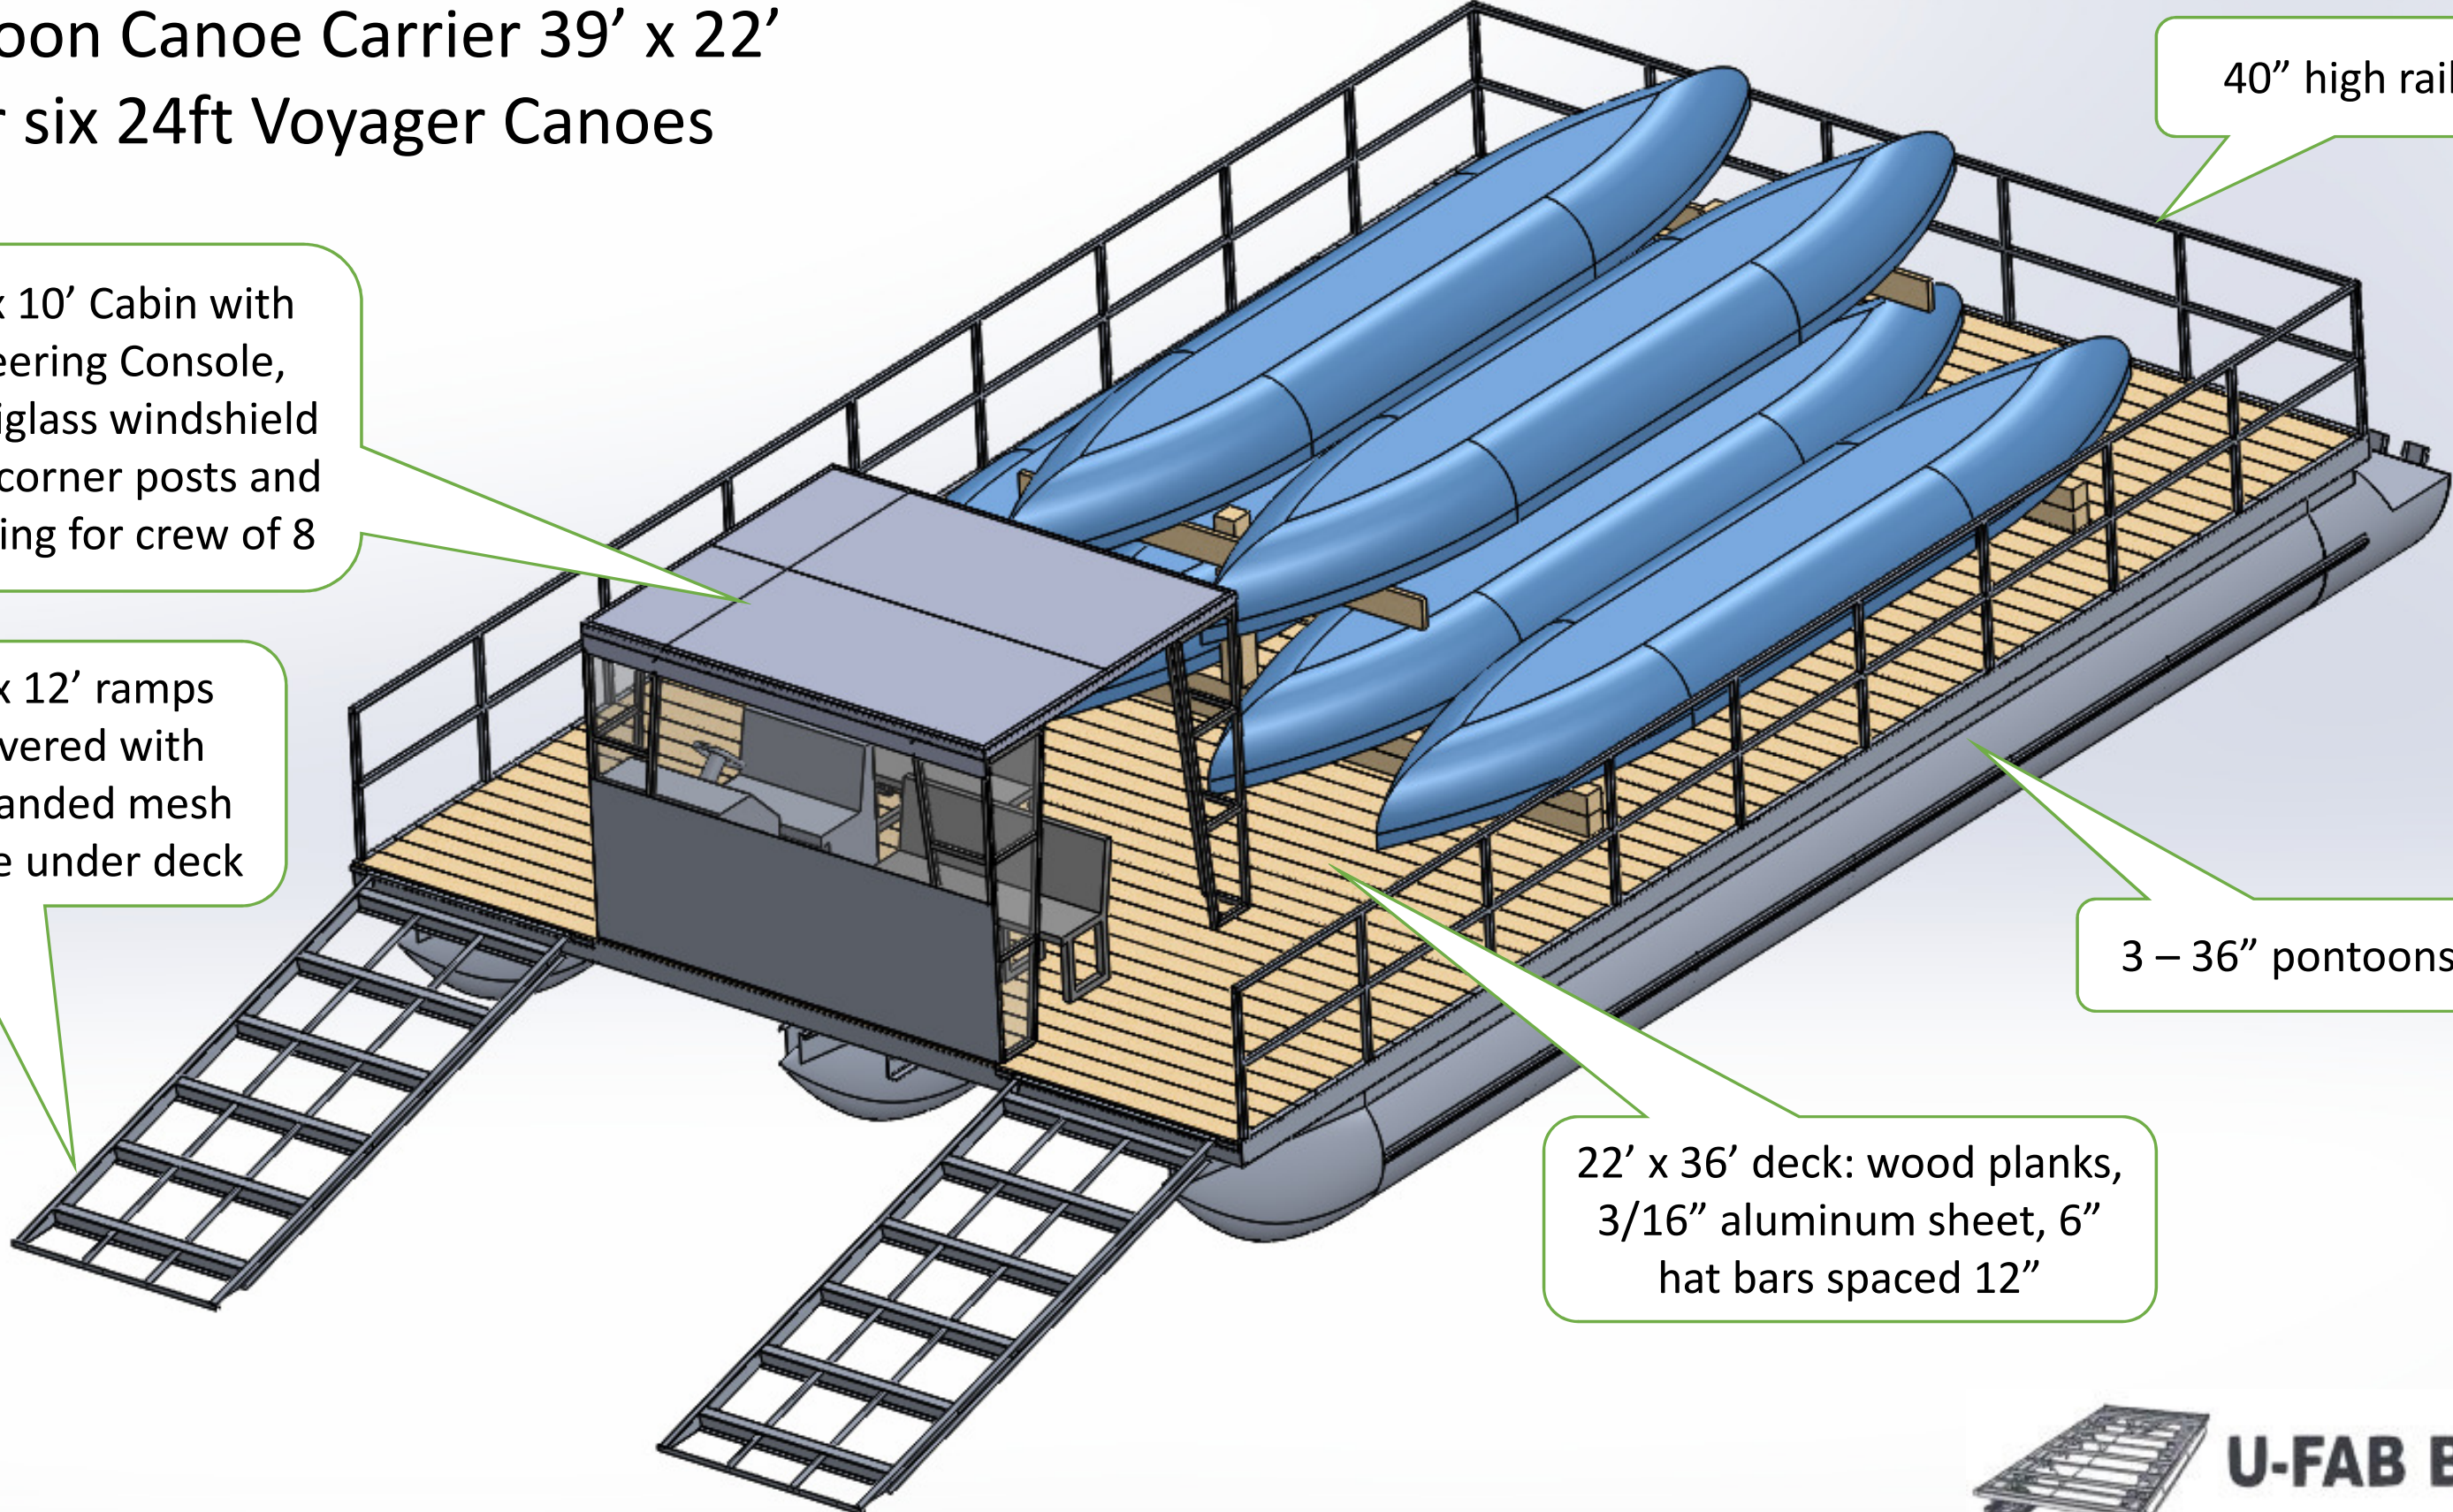

Pontoon Canoe Carrier 39' x 22' for six 24ft Voyager Canoes

8' x 10' Cabin with Steering Console, Plexiglass windshield and corner posts and seating for crew of 8

5' x 12' ramps covered with expanded mesh store under deck

40" high railing

3 - 36" pontoons

22' x 36' deck: wood planks, 3/16" aluminum sheet, 6" hat bars spaced 12"

U-FAB BOATS®