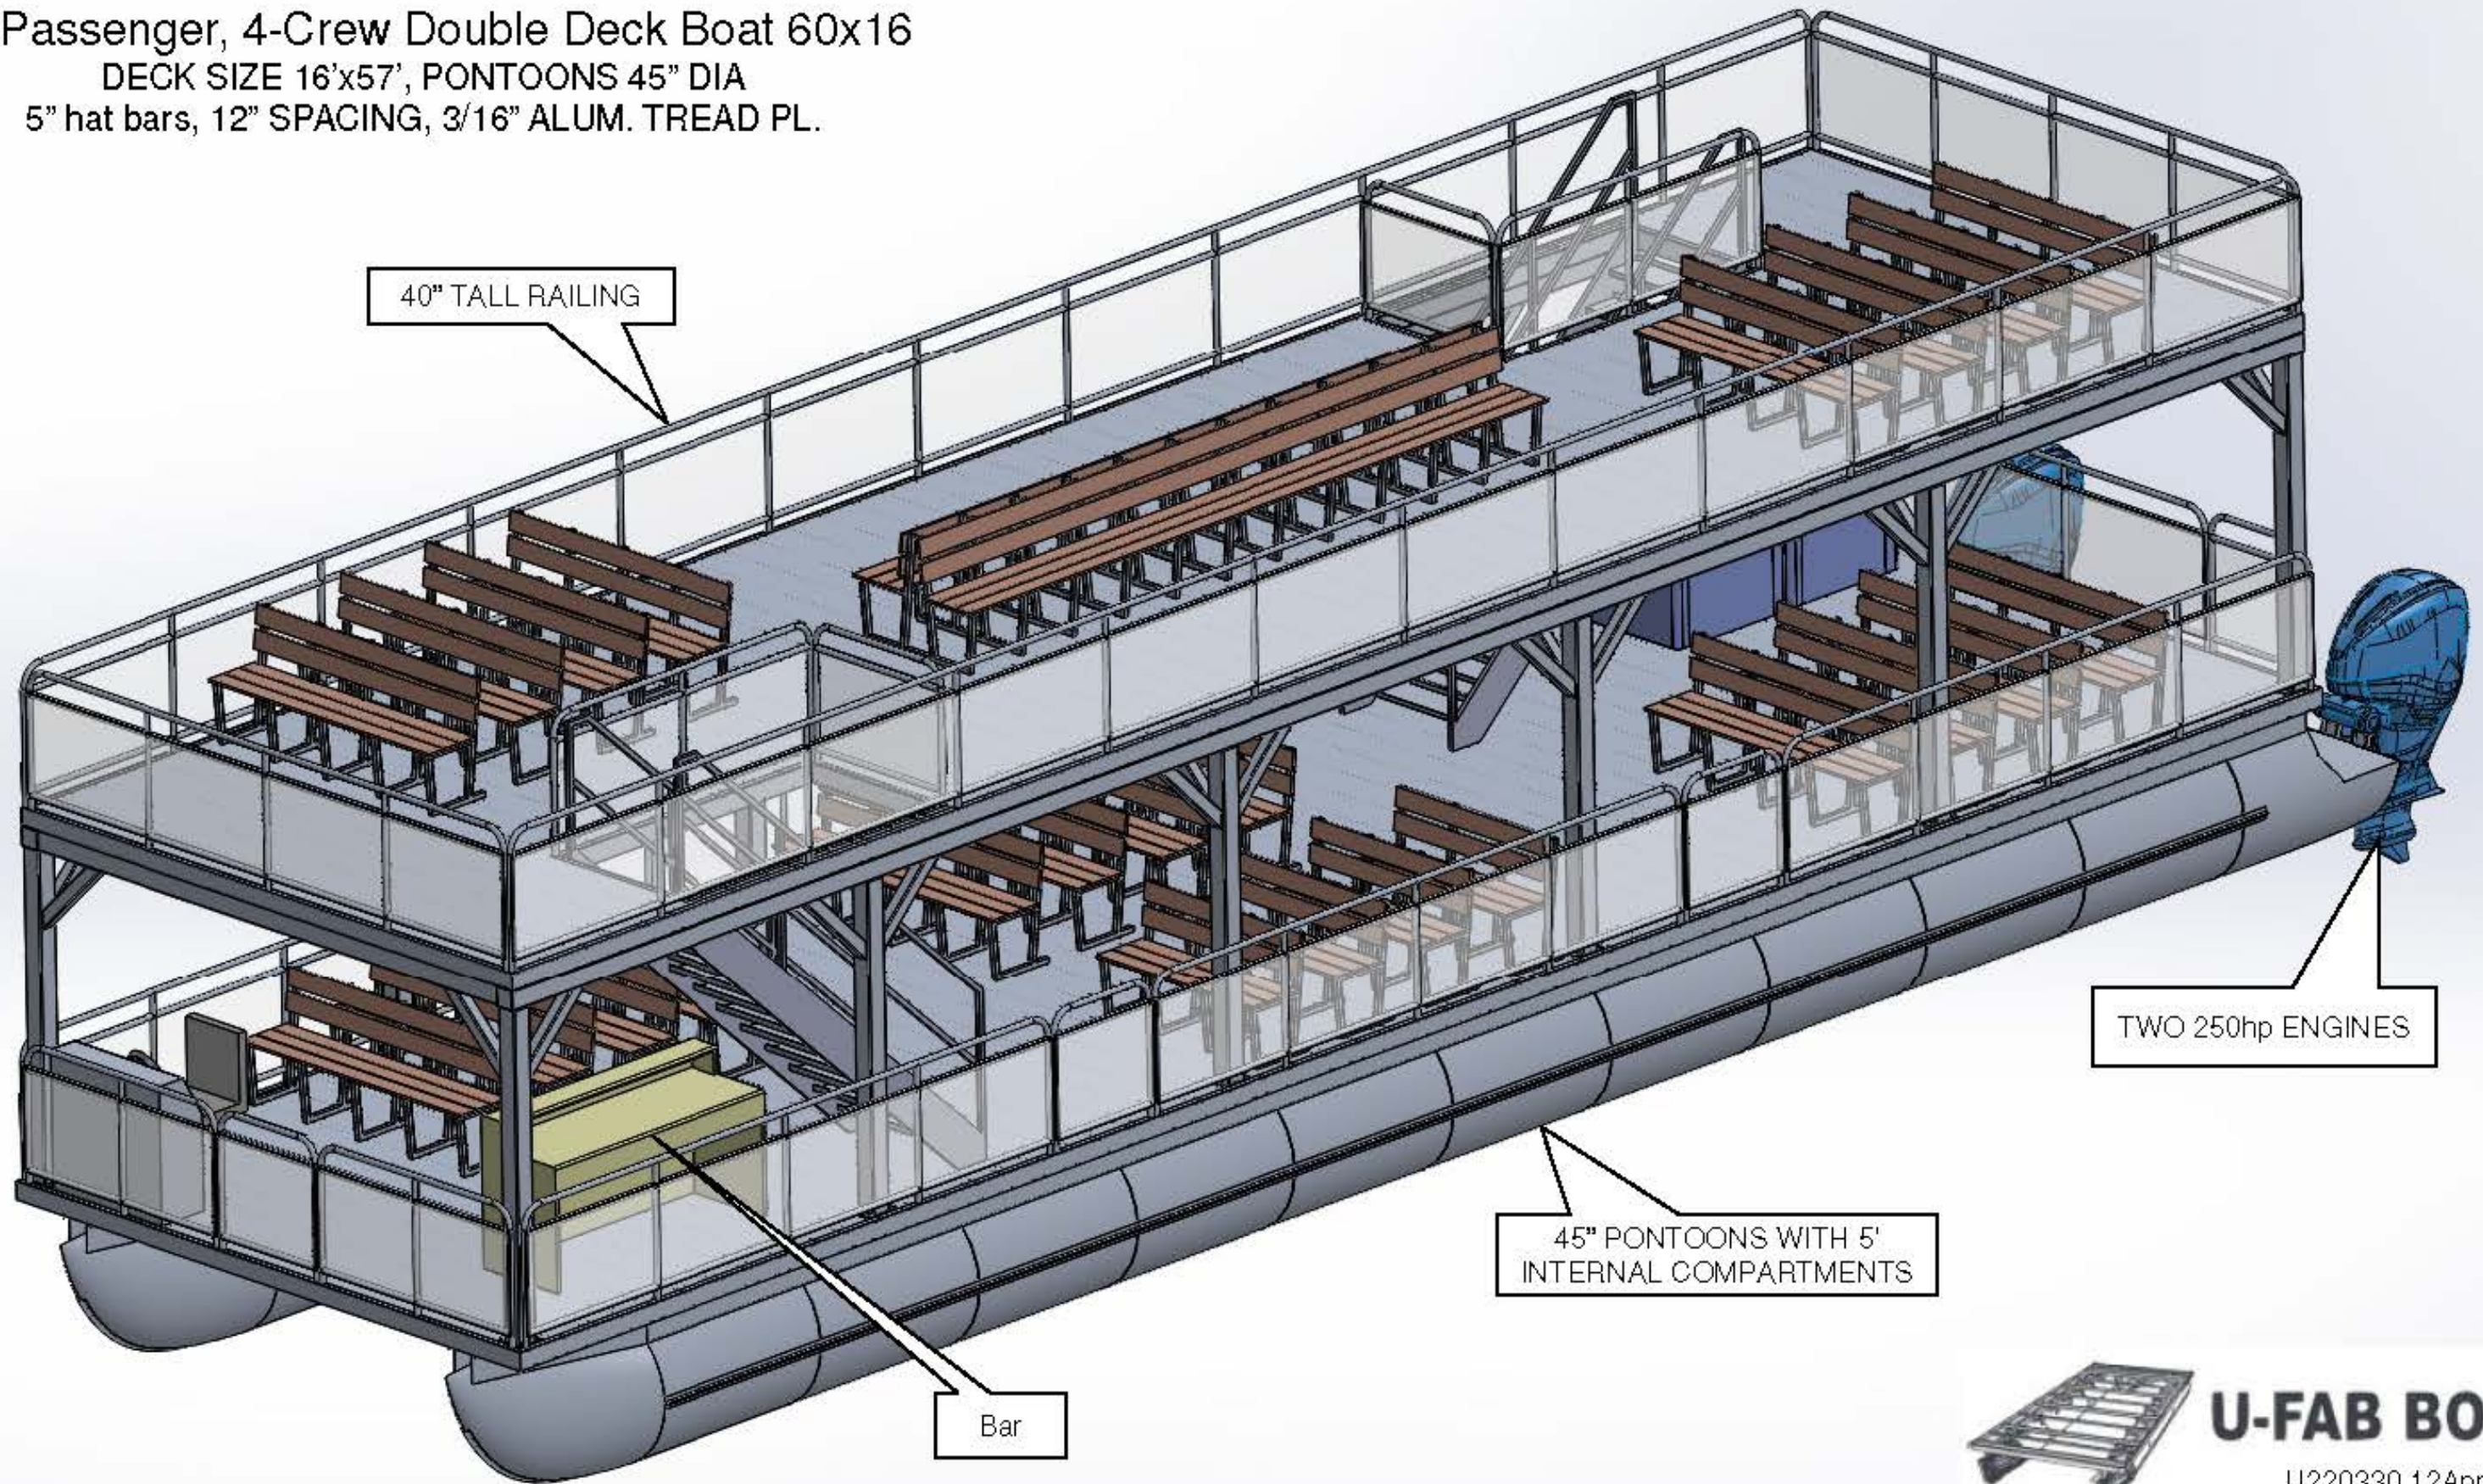

54-Passenger, 4-Crew Double Deck Boat 60x16  
DECK SIZE 16'x57', PONTOONS 45" DIA  
5" hat bars, 12" SPACING, 3/16" ALUM. TREAD PL.

40" TALL RAILING

TWO 250hp ENGINES

45" PONTOONS WITH 5' INTERNAL COMPARTMENTS

Bar

**U-FAB BOATS**<sup>®</sup>

U220330 12Apr2022