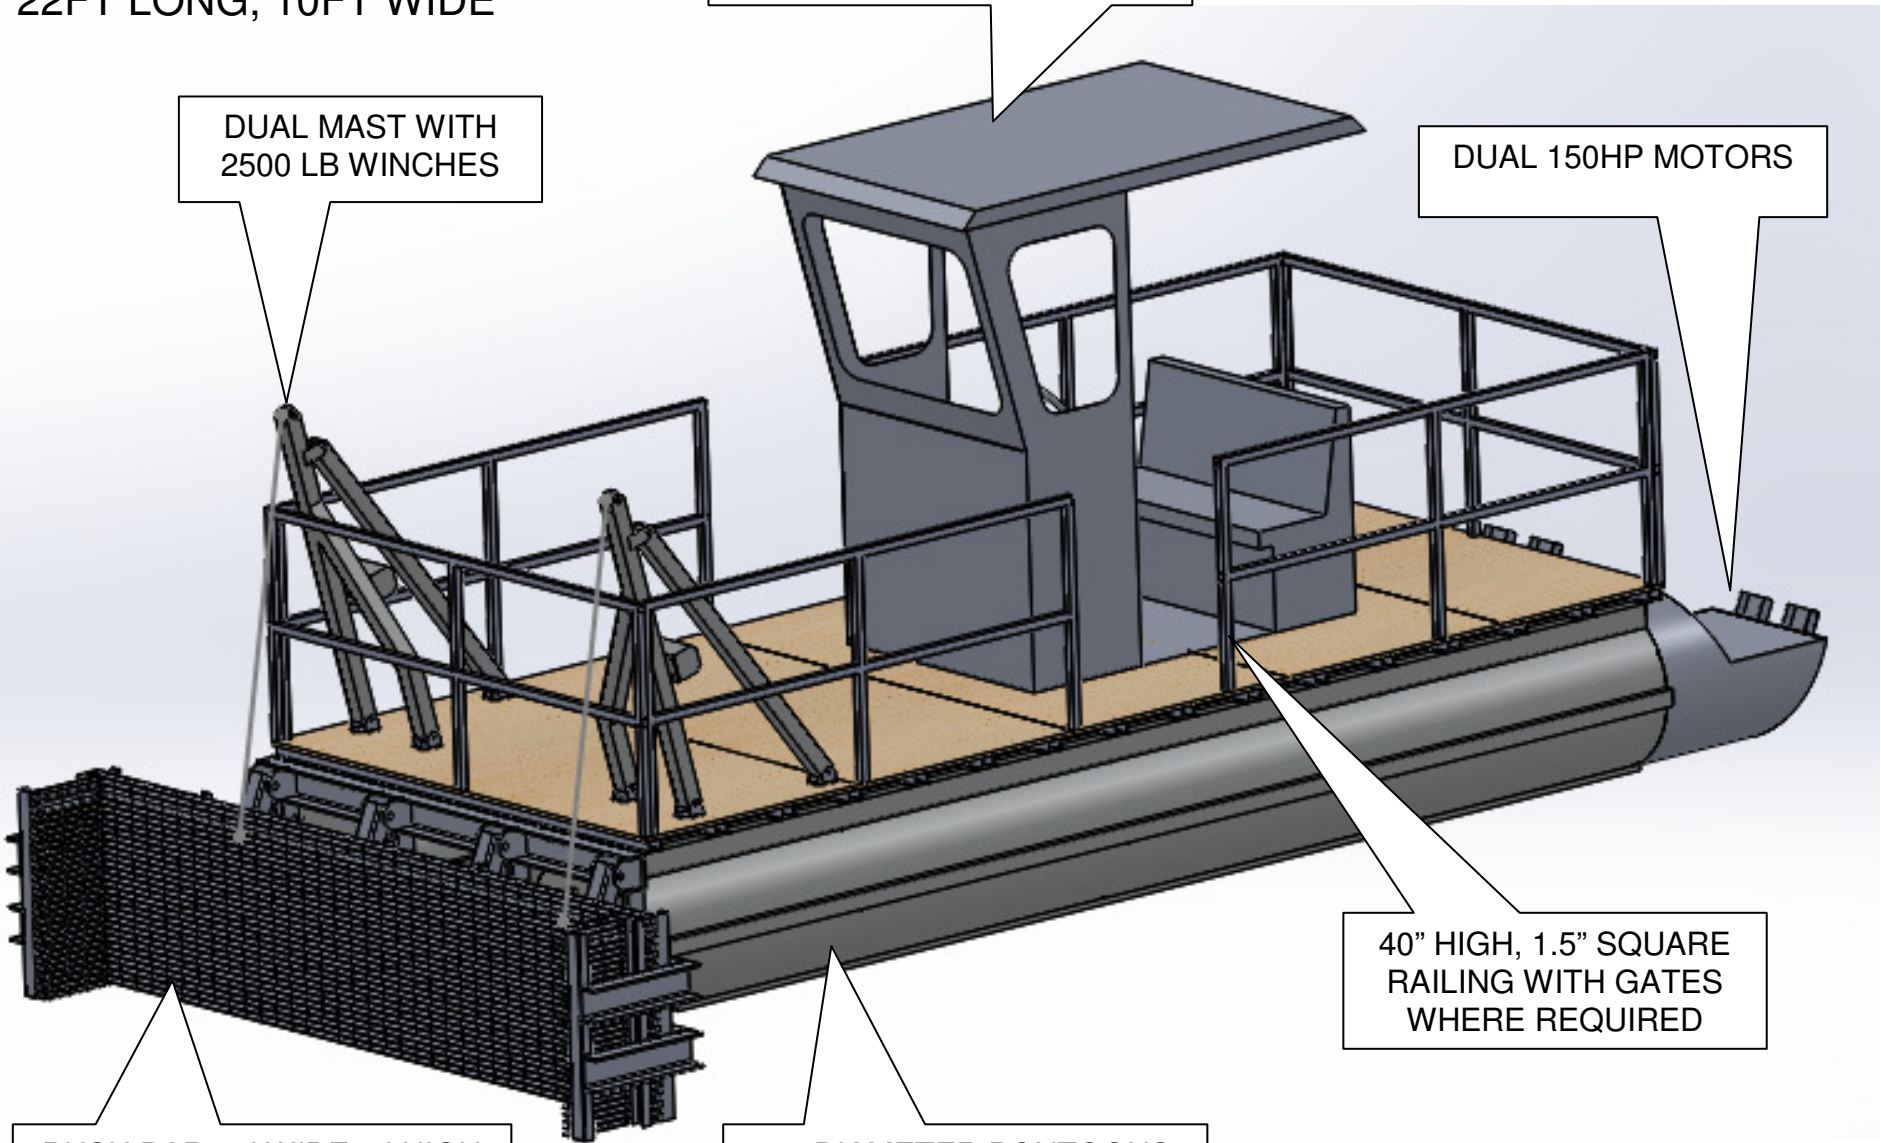

# SEAWEED PUSH BOAT

22FT LONG, 10FT WIDE

PILOT CAB 4' x 6' x 8.5' HIGH  
ALUMINUM CONSTRUCTION

DUAL MAST WITH  
2500 LB WINCHES

DUAL 150HP MOTORS

40" HIGH, 1.5" SQUARE  
RAILING WITH GATES  
WHERE REQUIRED

PUSH BAR 12' WIDE, 3' HIGH  
MADE OF 2.5"x3/16"  
ALUMINUM BAR GRATING

30" DIAMETER PONTOONS  
WITH 4" HAT BARS SPACED  
14" AND 3/4" PLYWOOD.

**U-FAB BOATS**®

6OCT2015