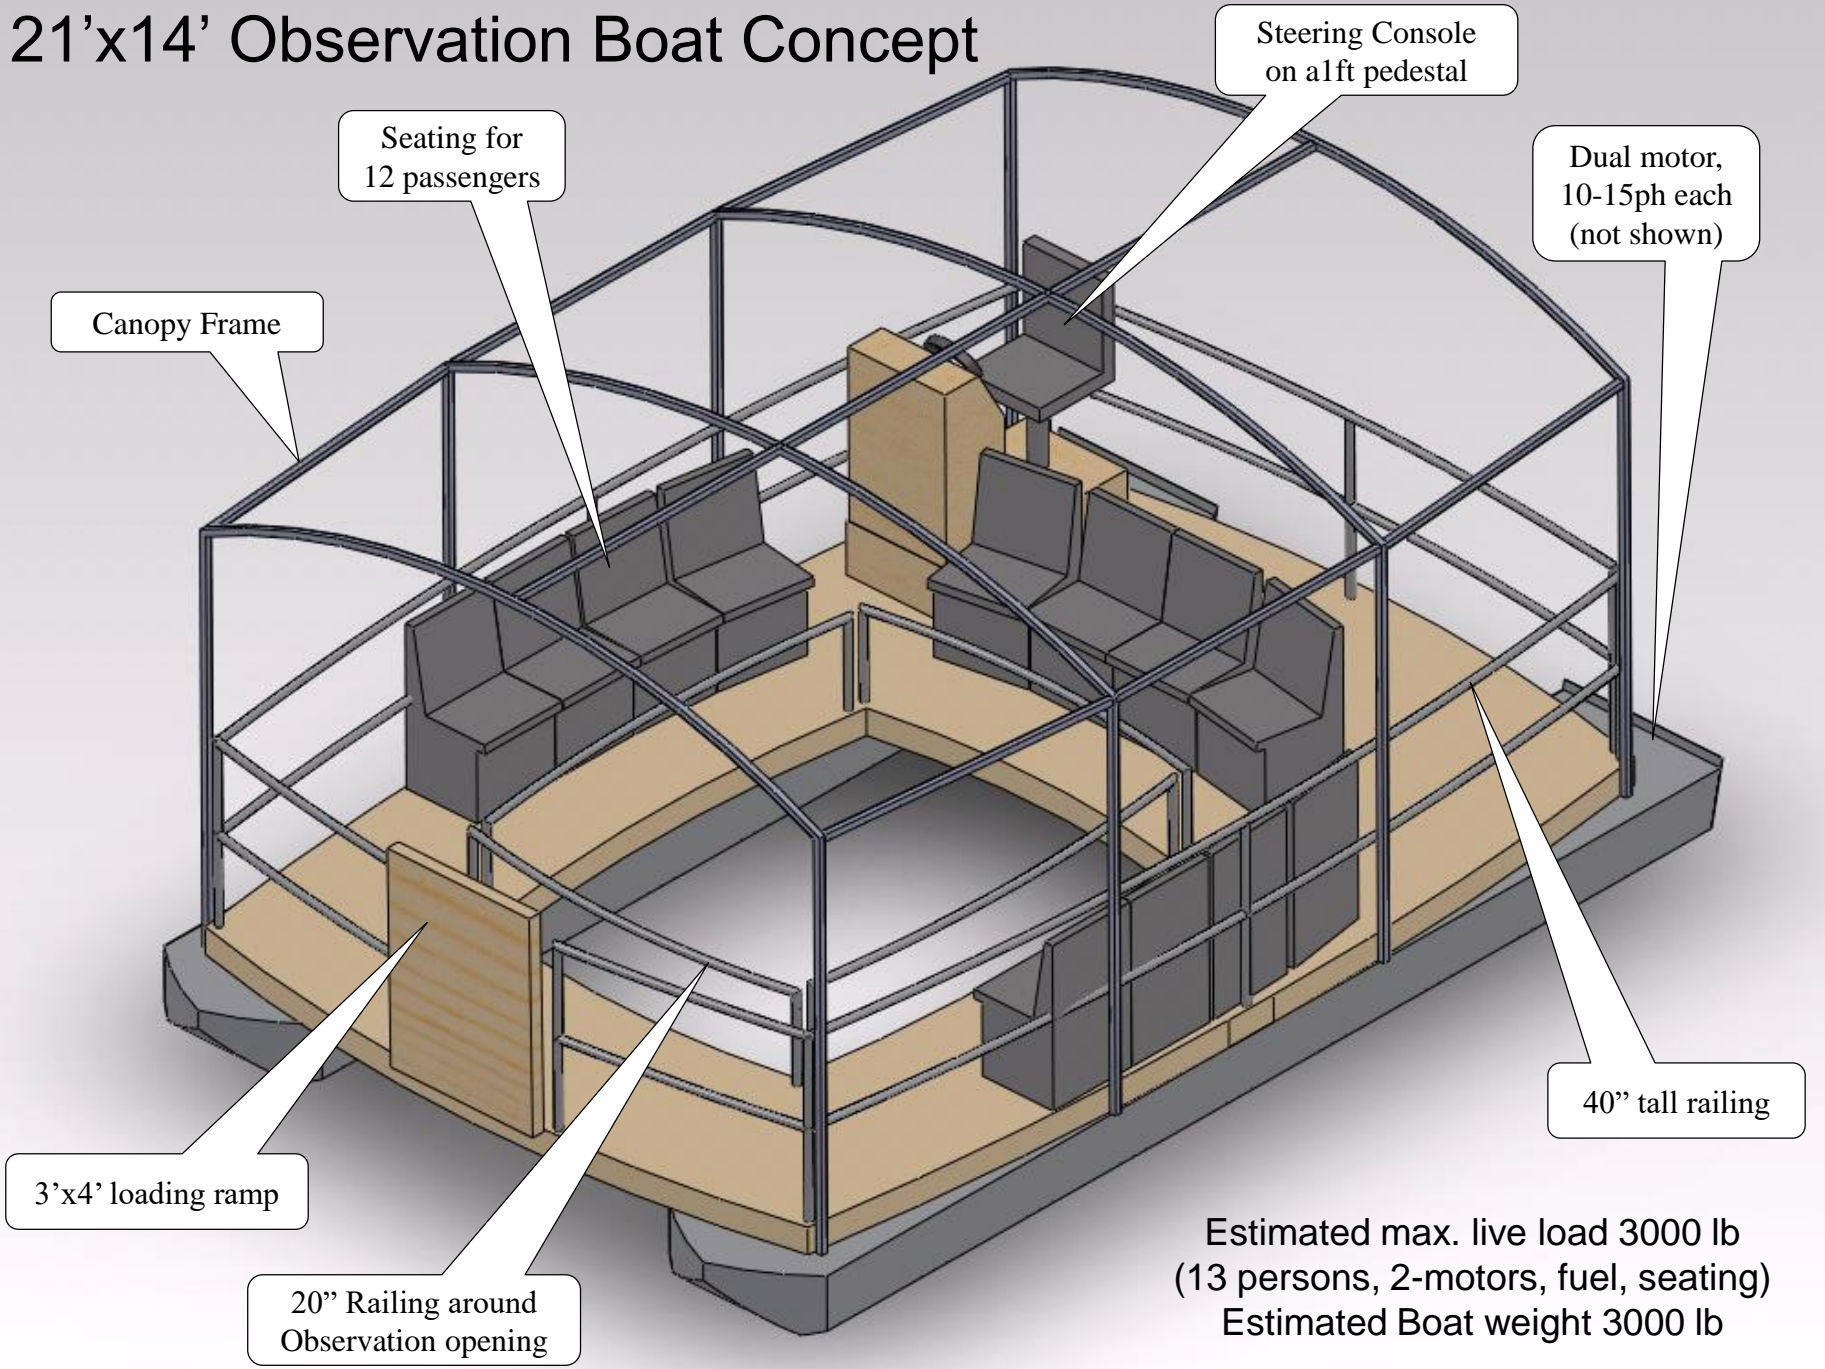

21'x14' Observation Boat Concept

Seating for 12 passengers

Steering Console on a 1 ft pedestal

Dual motor, 10-15ph each (not shown)

Canopy Frame

40" tall railing

3'x4' loading ramp

20" Railing around Observation opening

Estimated max. live load 3000 lb
(13 persons, 2-motors, fuel, seating)
Estimated Boat weight 3000 lb