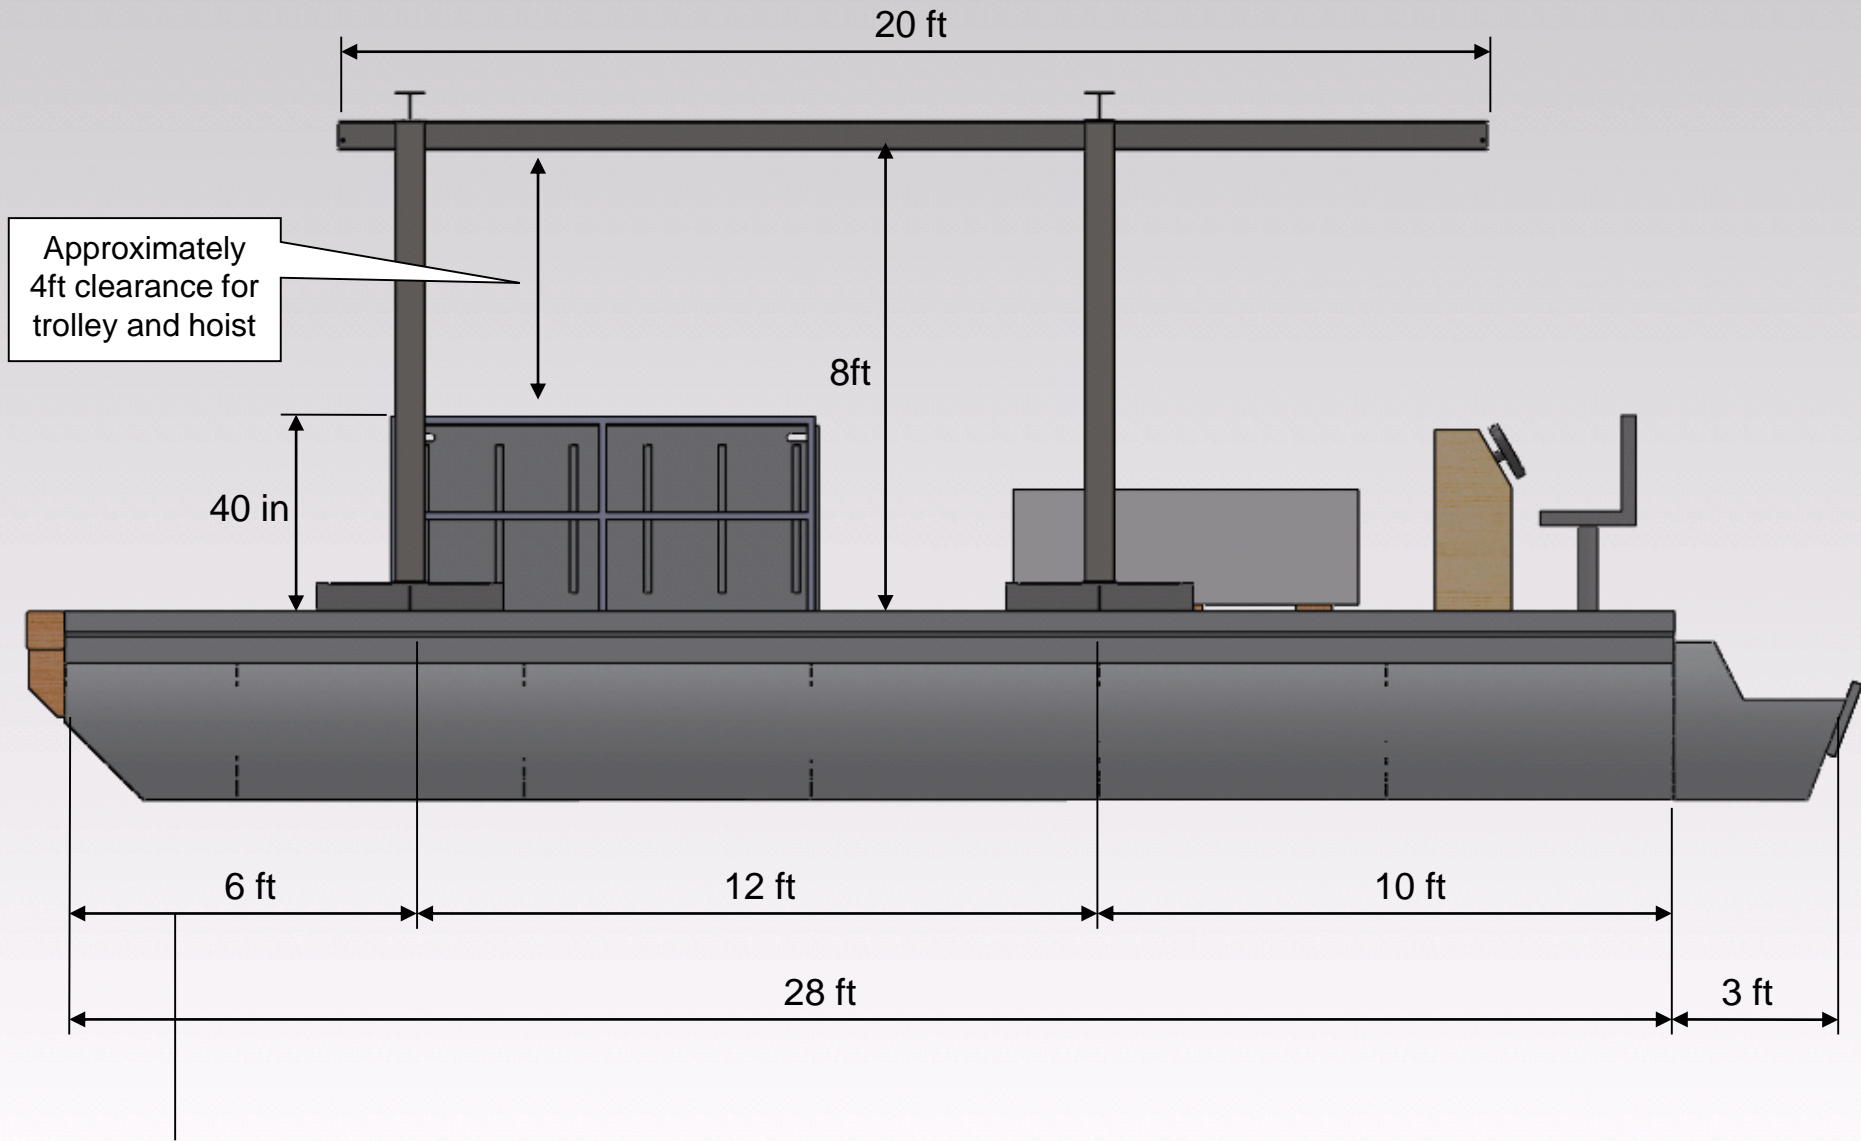

2-Ton Gantry Boat

2-Ton Gantry Boat

2-Ton Gantry Boat

3' x 7' deck opening with hinged cover

2' x 2' x 6' cement block

6 ft

15 ft

88 in

19 in

10 ft

28 ft