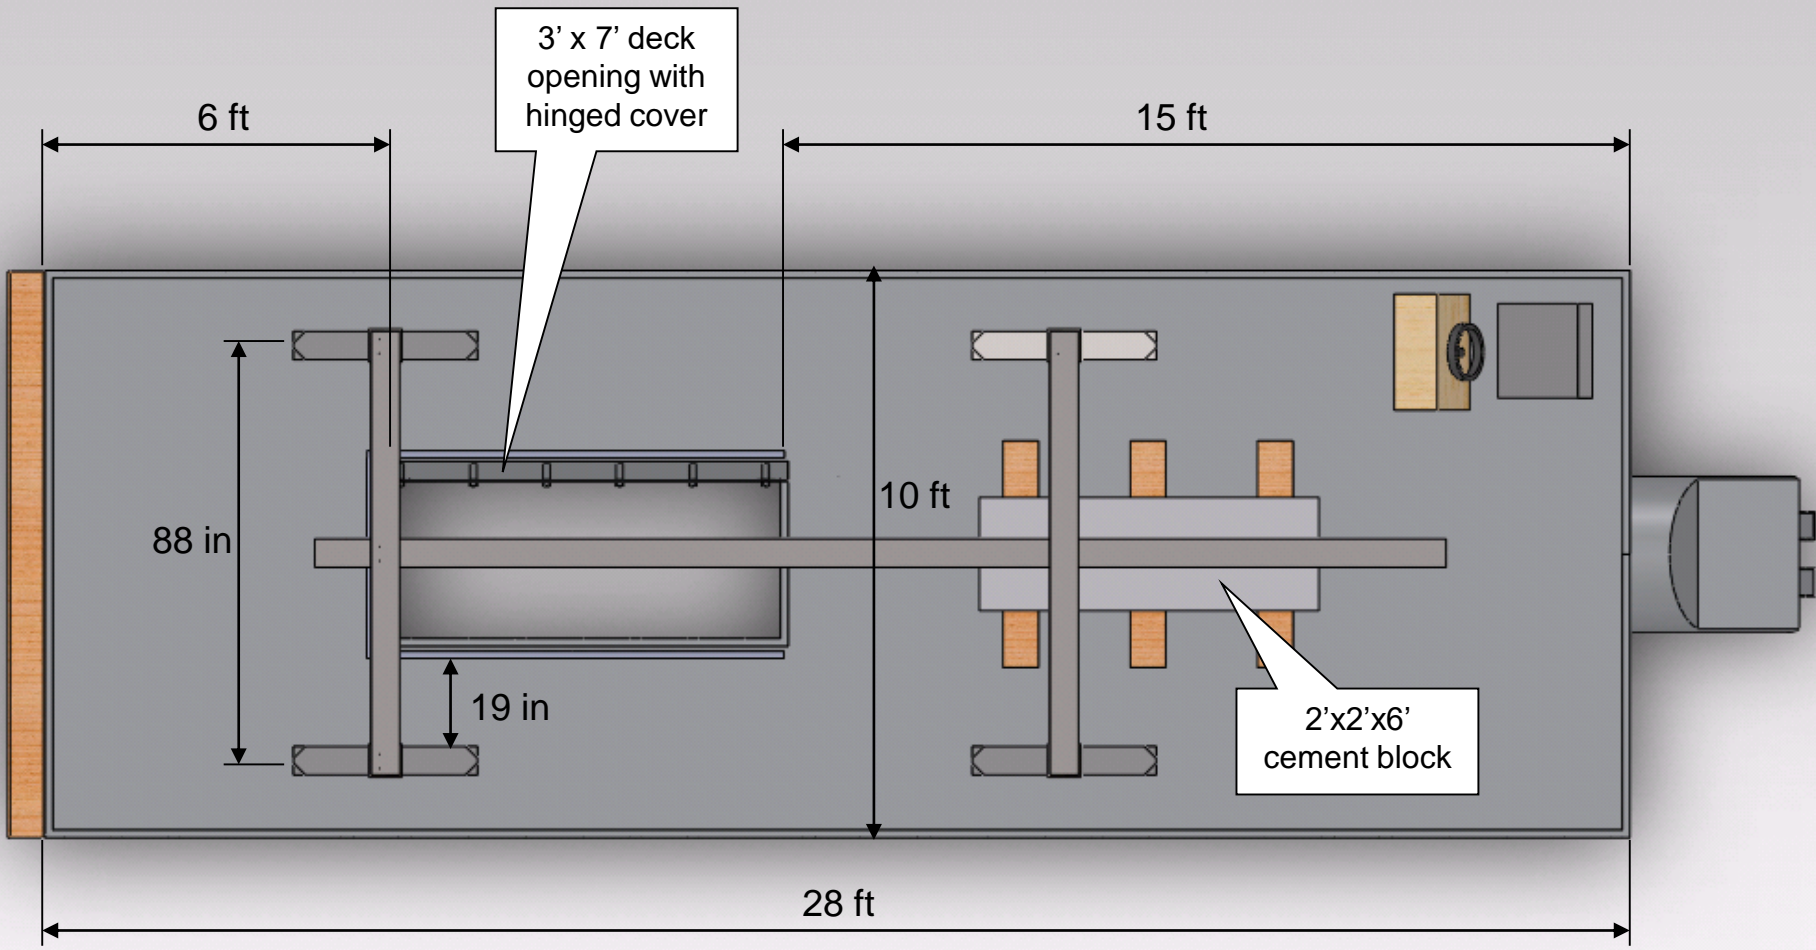

2-Ton Gantry Boat

2-Ton Gantry Boat

2-Ton Gantry Boat

3' x 7' deck opening with hinged cover

2' x 2' x 6' cement block

6 ft

15 ft

88 in

19 in

10 ft

28 ft