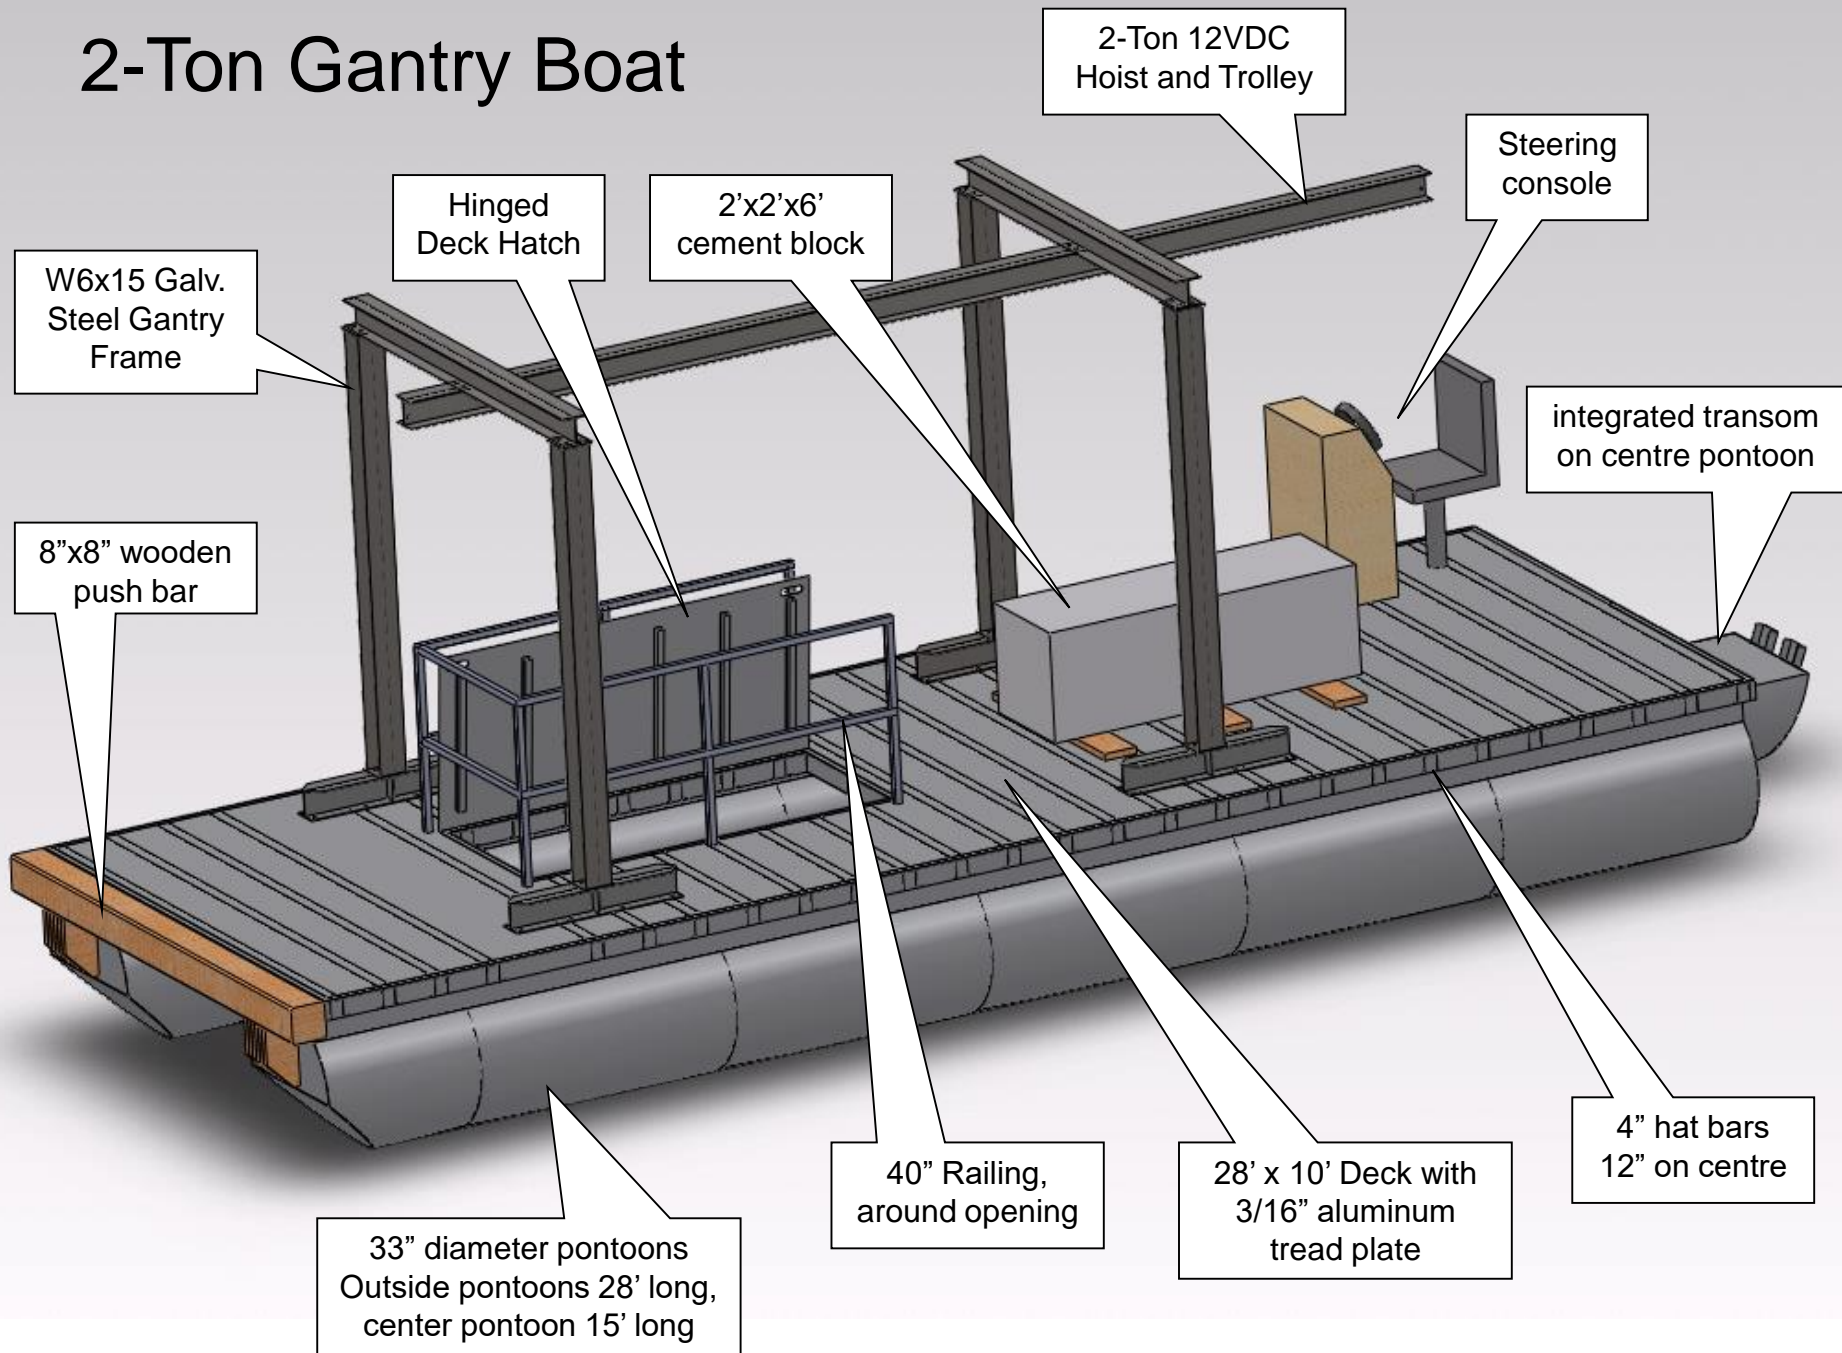

2-Ton Gantry Boat

2-Ton Gantry Boat

2-Ton Gantry Boat

3' x 7' deck opening with hinged cover

2' x 2' x 6' cement block

6 ft

15 ft

88 in

19 in

10 ft

28 ft