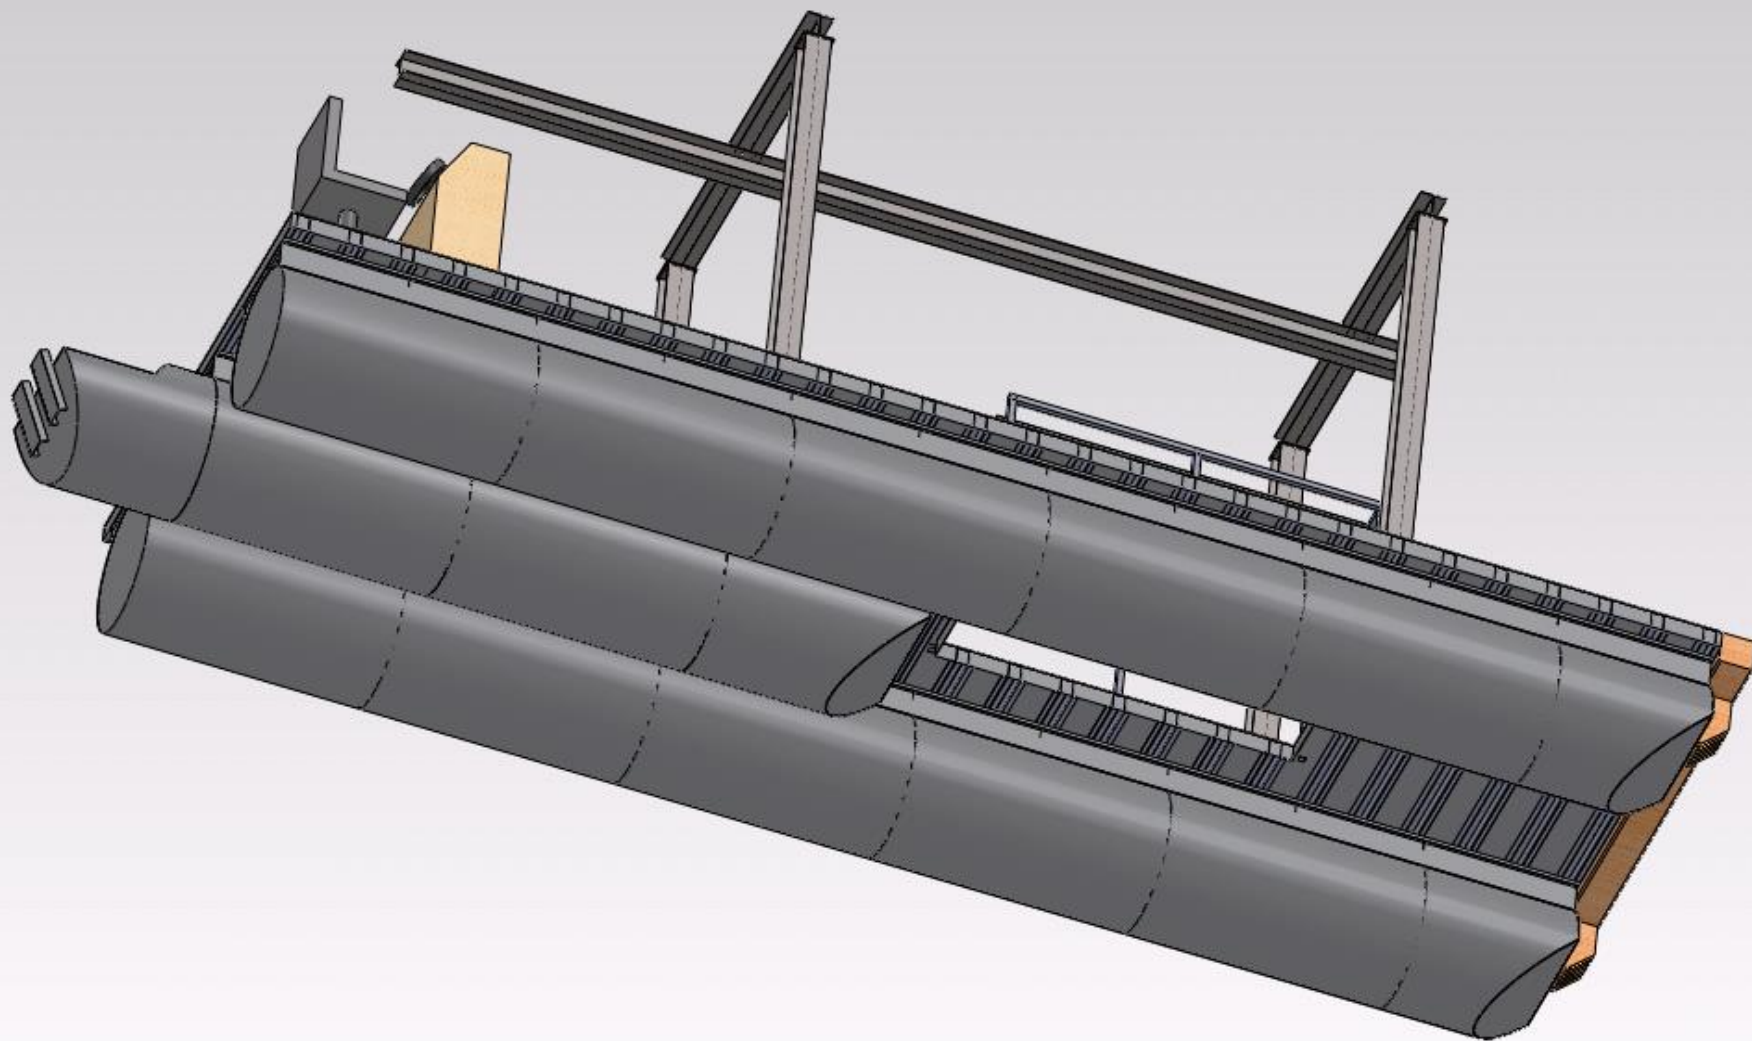

2-Ton Gantry Boat

2-Ton Gantry Boat

2-Ton Gantry Boat

3' x 7' deck opening with hinged cover

2' x 2' x 6' cement block

6 ft

15 ft

88 in

19 in

10 ft

28 ft