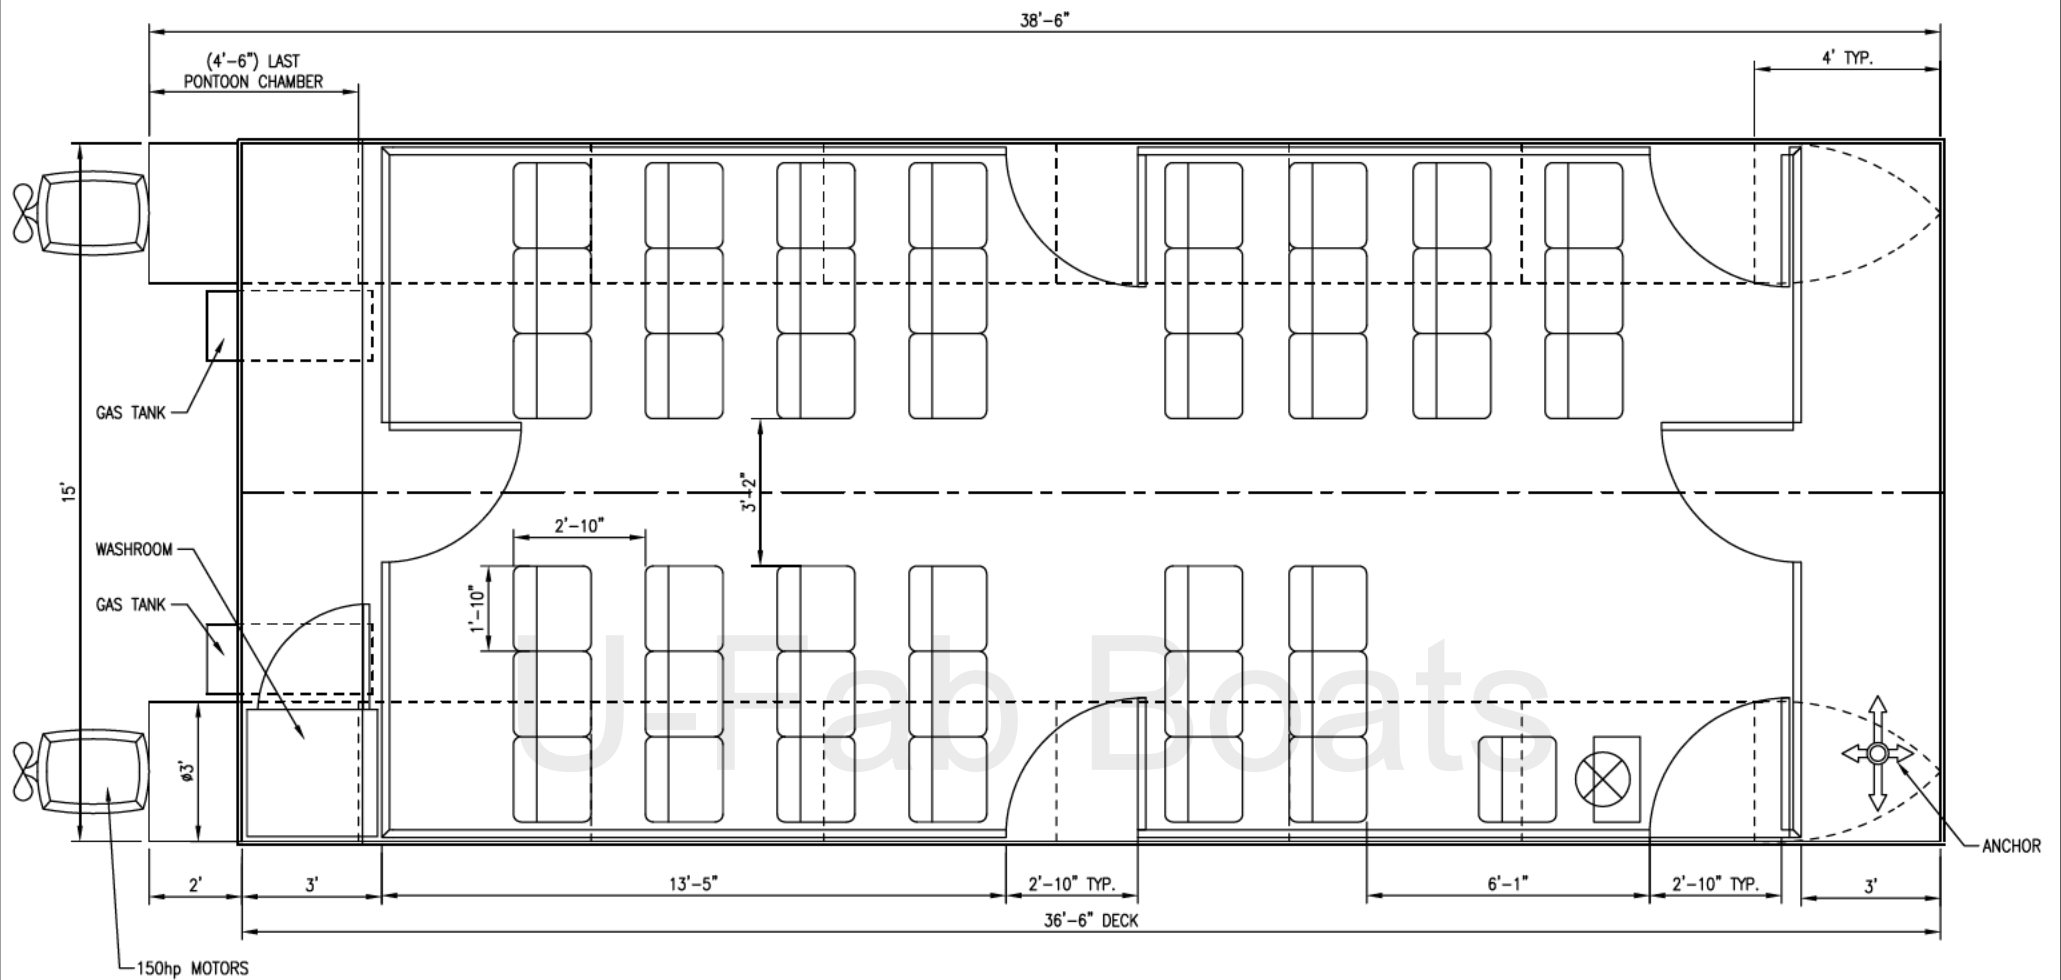

ISSUE	DRWN BY	DATE	DESCRIPTION

42-PERSON PASSENGER PONTOON BOAT

DRWN BY	J. KRUPKA	DATE	15 NOV 2011
APPD BY	K. BATTY	DATE	16 NOV 2011

<b>U-FAB BOATS</b> Copyright © U-Fab Boats / Ken Batty. All rights reserved.			
TITLE Ø36" x 39' x 15' 42 - PASSENGER BOAT			
SIZE	DWG NO.	ISSUE	
A	U111115	A	
SCALE	JOB REF.	SHEET	
NTS	-	1	

UNLESS OTHERWISE SPECIFIED, ALL DIMENSIONS ARE IN INCHES.

DECIMALS	ANGLES	HOLES
.X ±	±	±
.XX ±	±	±
.XXX ±	±	±