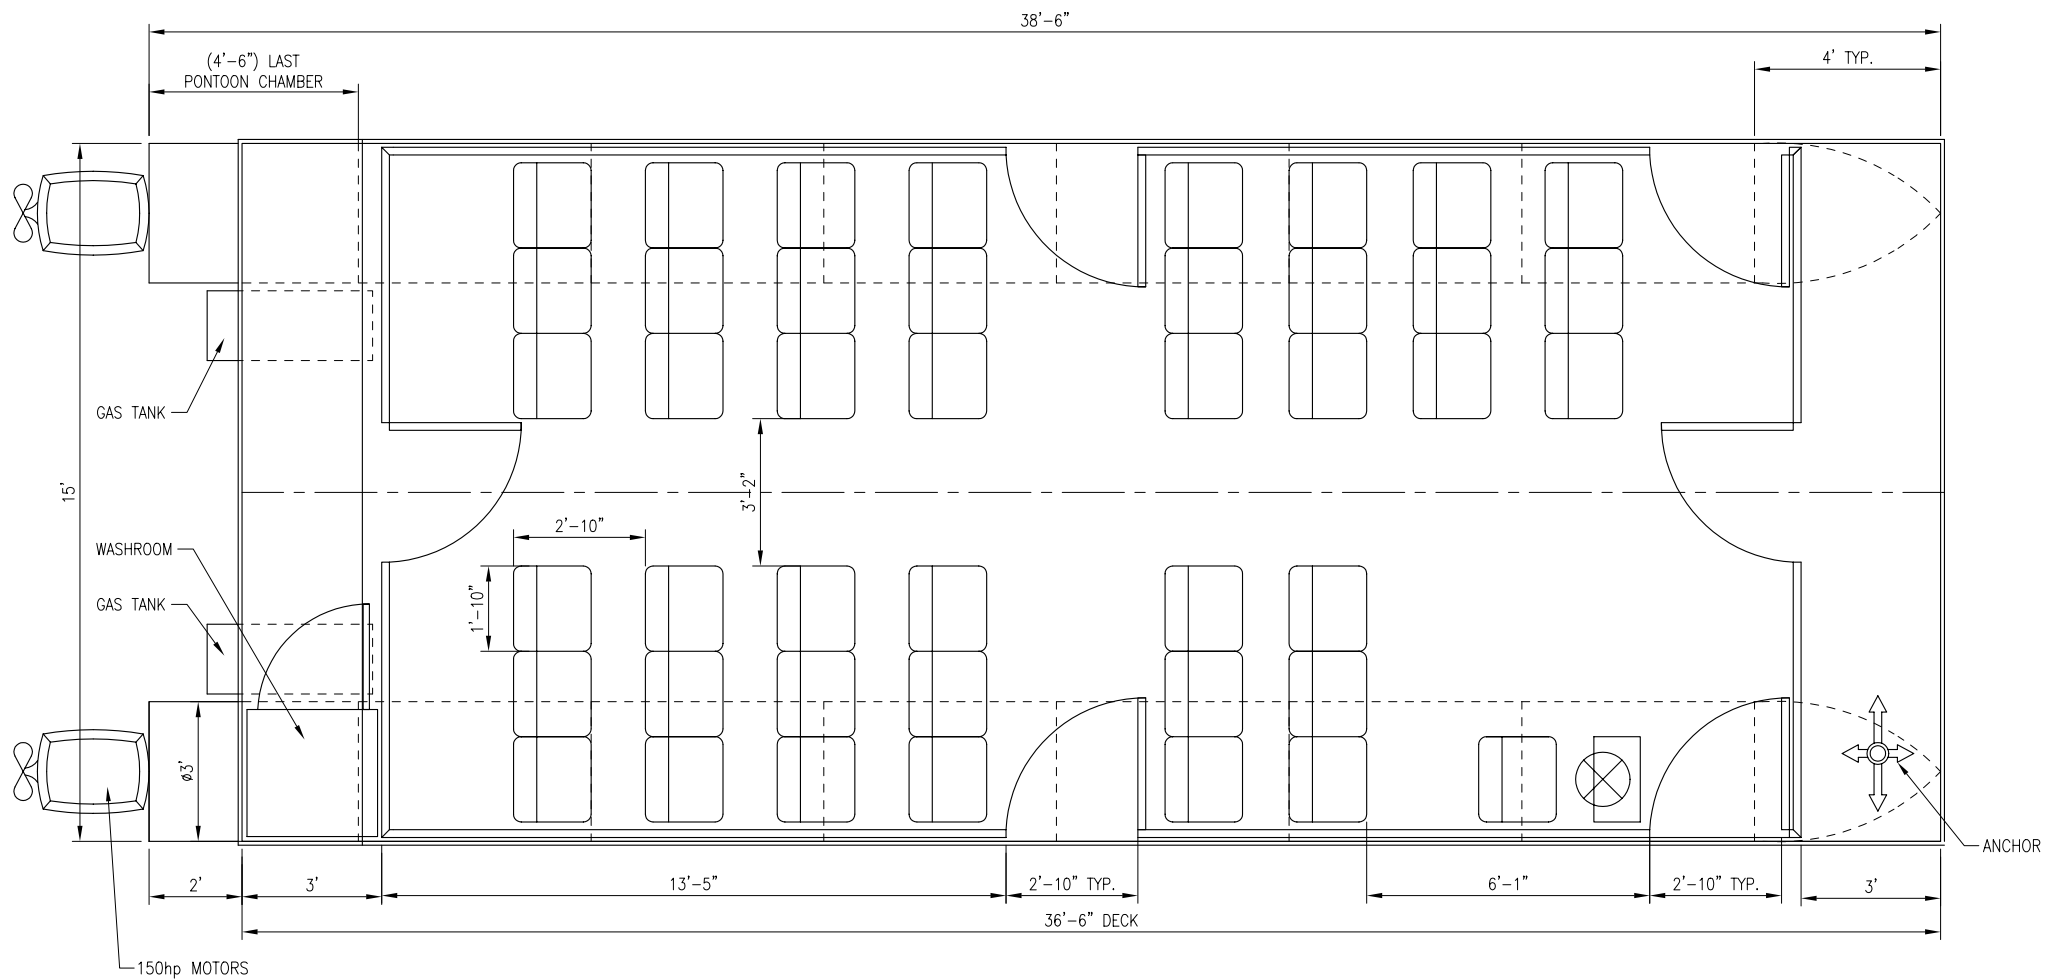

ISSUE	DRWN BY	DATE	DESCRIPTION

42-PERSON PASSENGER PONTOON BOAT

DRWN BY	J. KRUPKA	DATE	15 NOV 2011
APPD BY	K. BATTY	DATE	16 NOV 2011

<b>U-FAB BOATS</b>			
Copyright © U-Fab Boats / Ken Batty. All rights reserved			
TITLE			
Ø36" x 39' x 15'			
42 - PASSENGER BOAT			
SIZE	DWG NO.	ISSUE	
A	U111115	A	
SCALE	JOB REF.	SHEET	
NTS	-	1	

UNLESS OTHERWISE SPECIFIED, ALL DIMENSIONS ARE IN INCHES.

DECIMALS	ANGLES	HOLES
.X ±	±	±
.XX ±		
.XXX ±		