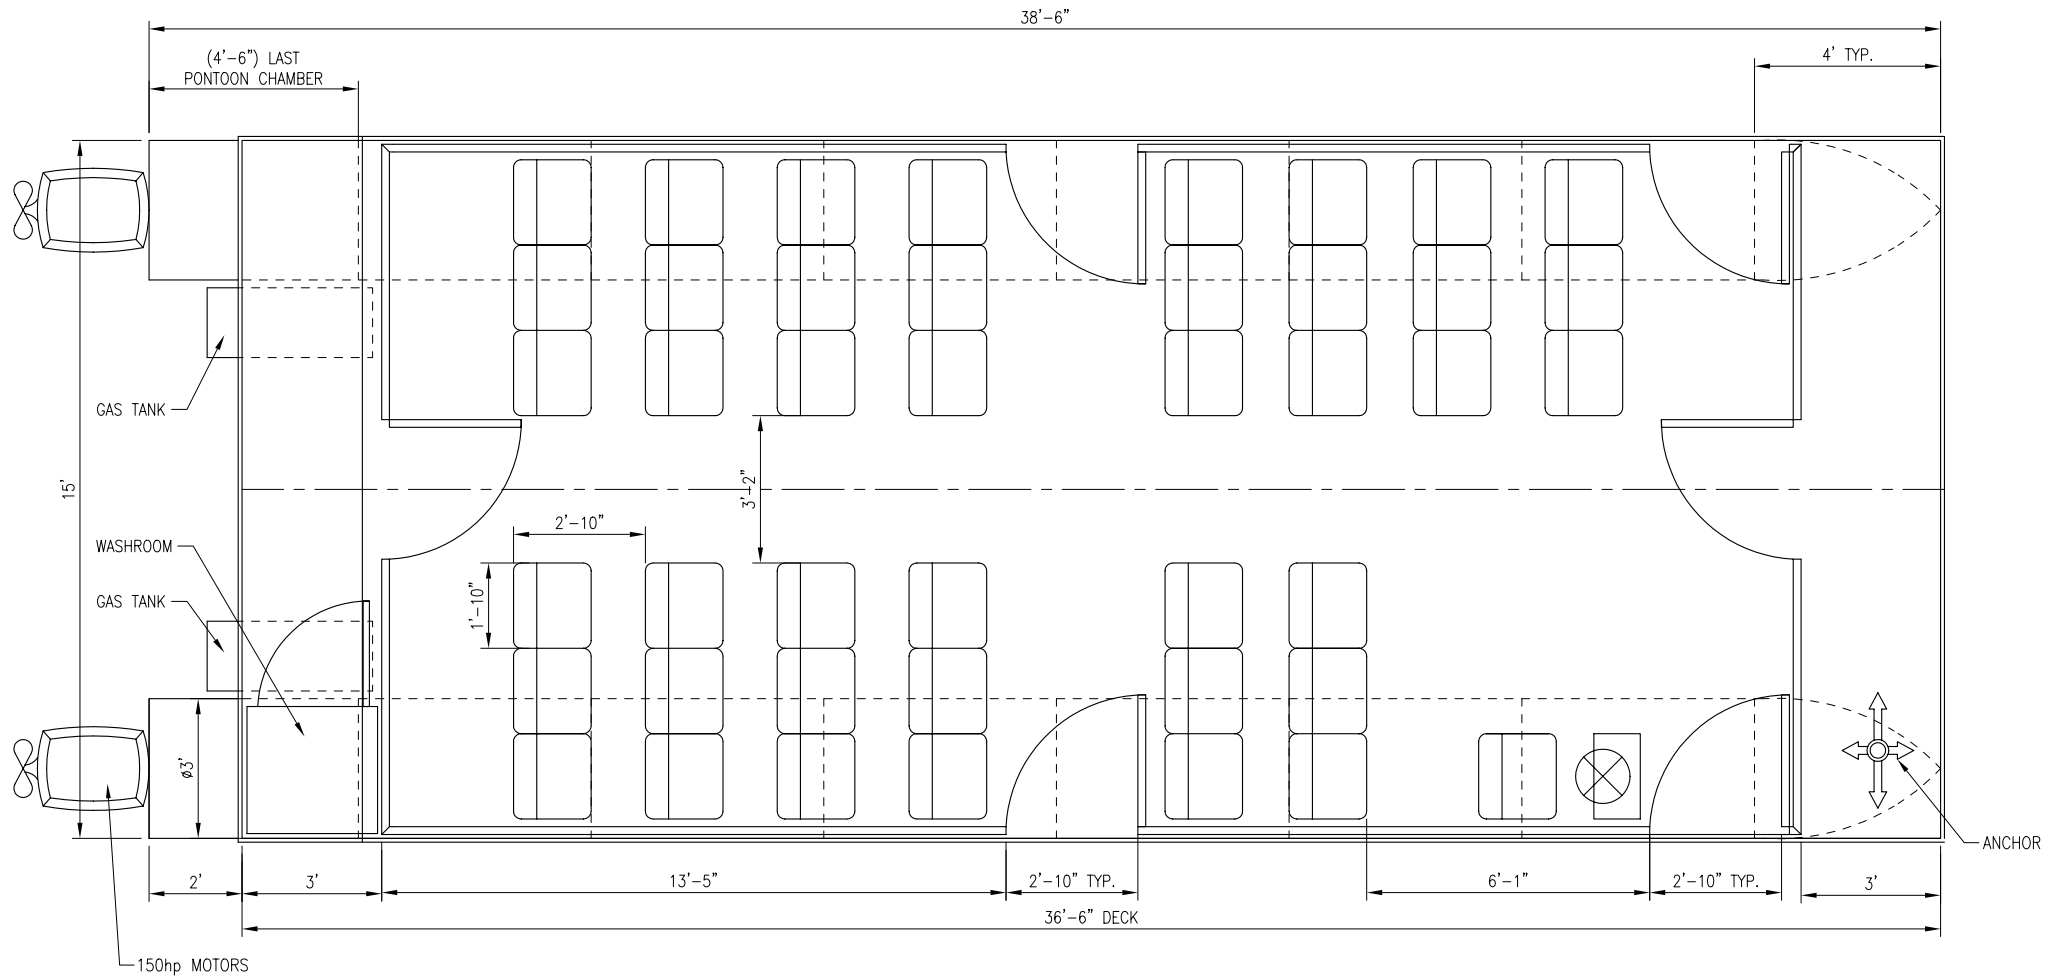

ISSUE	DRWN BY	DATE	DESCRIPTION

42-PERSON PASSENGER PONTOON BOAT

DRWN BY	J. KRUPKA	DATE	15 NOV 2011
APPD BY	K. BATTY	DATE	16 NOV 2011

U-FAB BOATS Copyright © U-Fab Boats / Ken Batty. All rights reserved.		
TITLE Ø36" x 39' x 15' 42 - PASSENGER BOAT		
SIZE	DWG NO.	ISSUE
A	U111115	A
SCALE	JOB REF.	SHEET
NTS	-	1

UNLESS OTHERWISE SPECIFIED, ALL DIMENSIONS ARE IN INCHES.

DECIMALS	ANGLES	HOLES
.X ±	±	±
.XX ±	±	±
.XXX ±	±	±