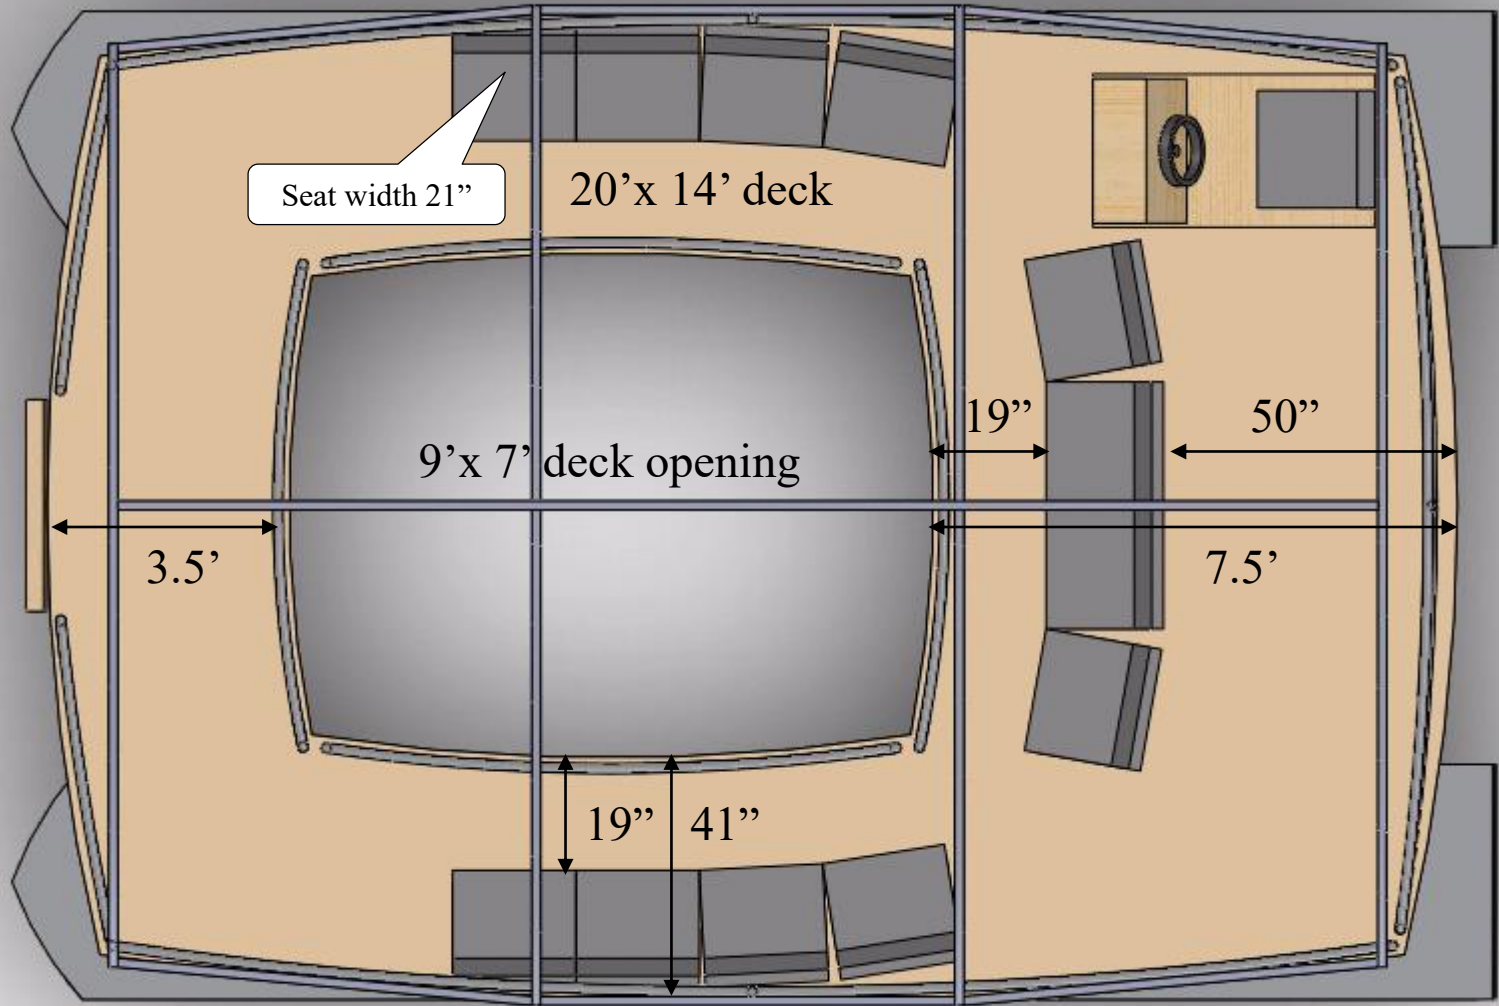

21'x14' Observation Boat Concept

Seating for 12 passengers

Steering Console on a 1 ft pedestal

Dual motor, 10-15ph each (not shown)

Canopy Frame

40" tall railing

3'x4' loading ramp

20" Railing around Observation opening

Estimated max. live load 3000 lb
(13 persons, 2-motors, fuel, seating)
Estimated Boat weight 3000 lb

18' canopy

21' pontoons

Approx. water level with
13 people on the boat