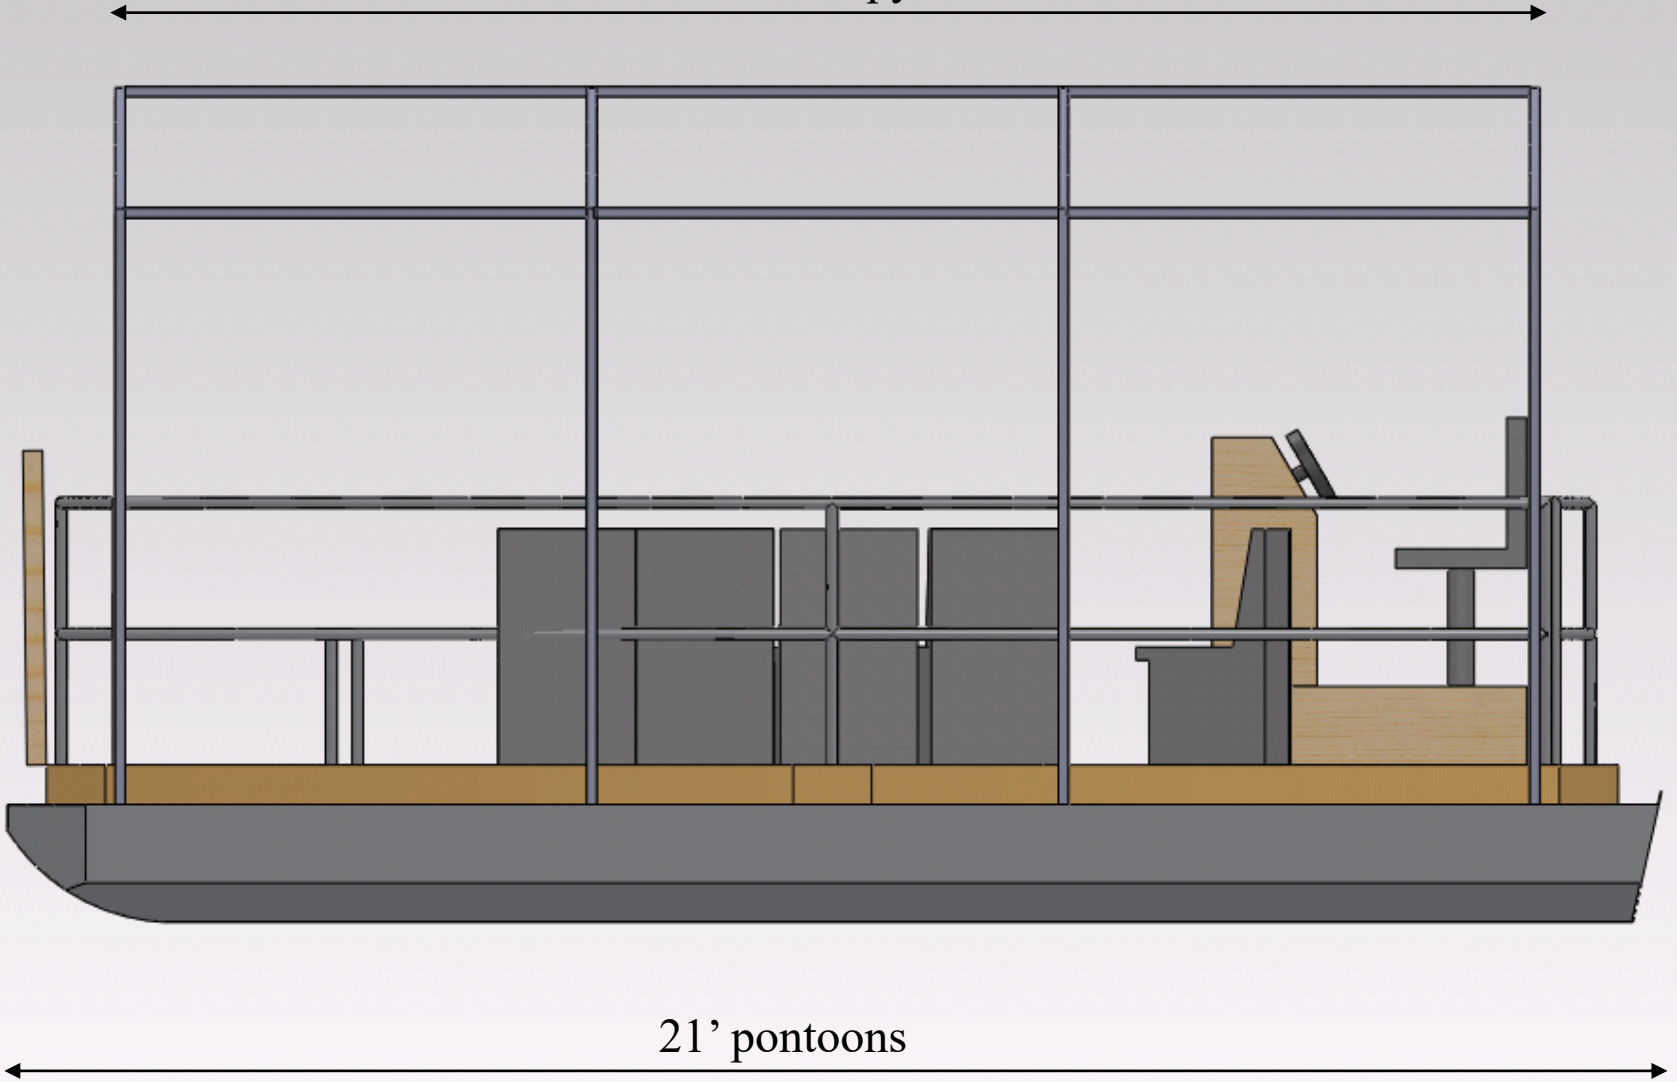

21'x14' Observation Boat Concept

Seating for 12 passengers

Steering Console on a 1 ft pedestal

Dual motor, 10-15ph each (not shown)

Canopy Frame

40" tall railing

3'x4' loading ramp

20" Railing around Observation opening

Estimated max. live load 3000 lb
(13 persons, 2-motors, fuel, seating)
Estimated Boat weight 3000 lb

18' canopy

21' pontoons

Approx. water level with
13 people on the boat