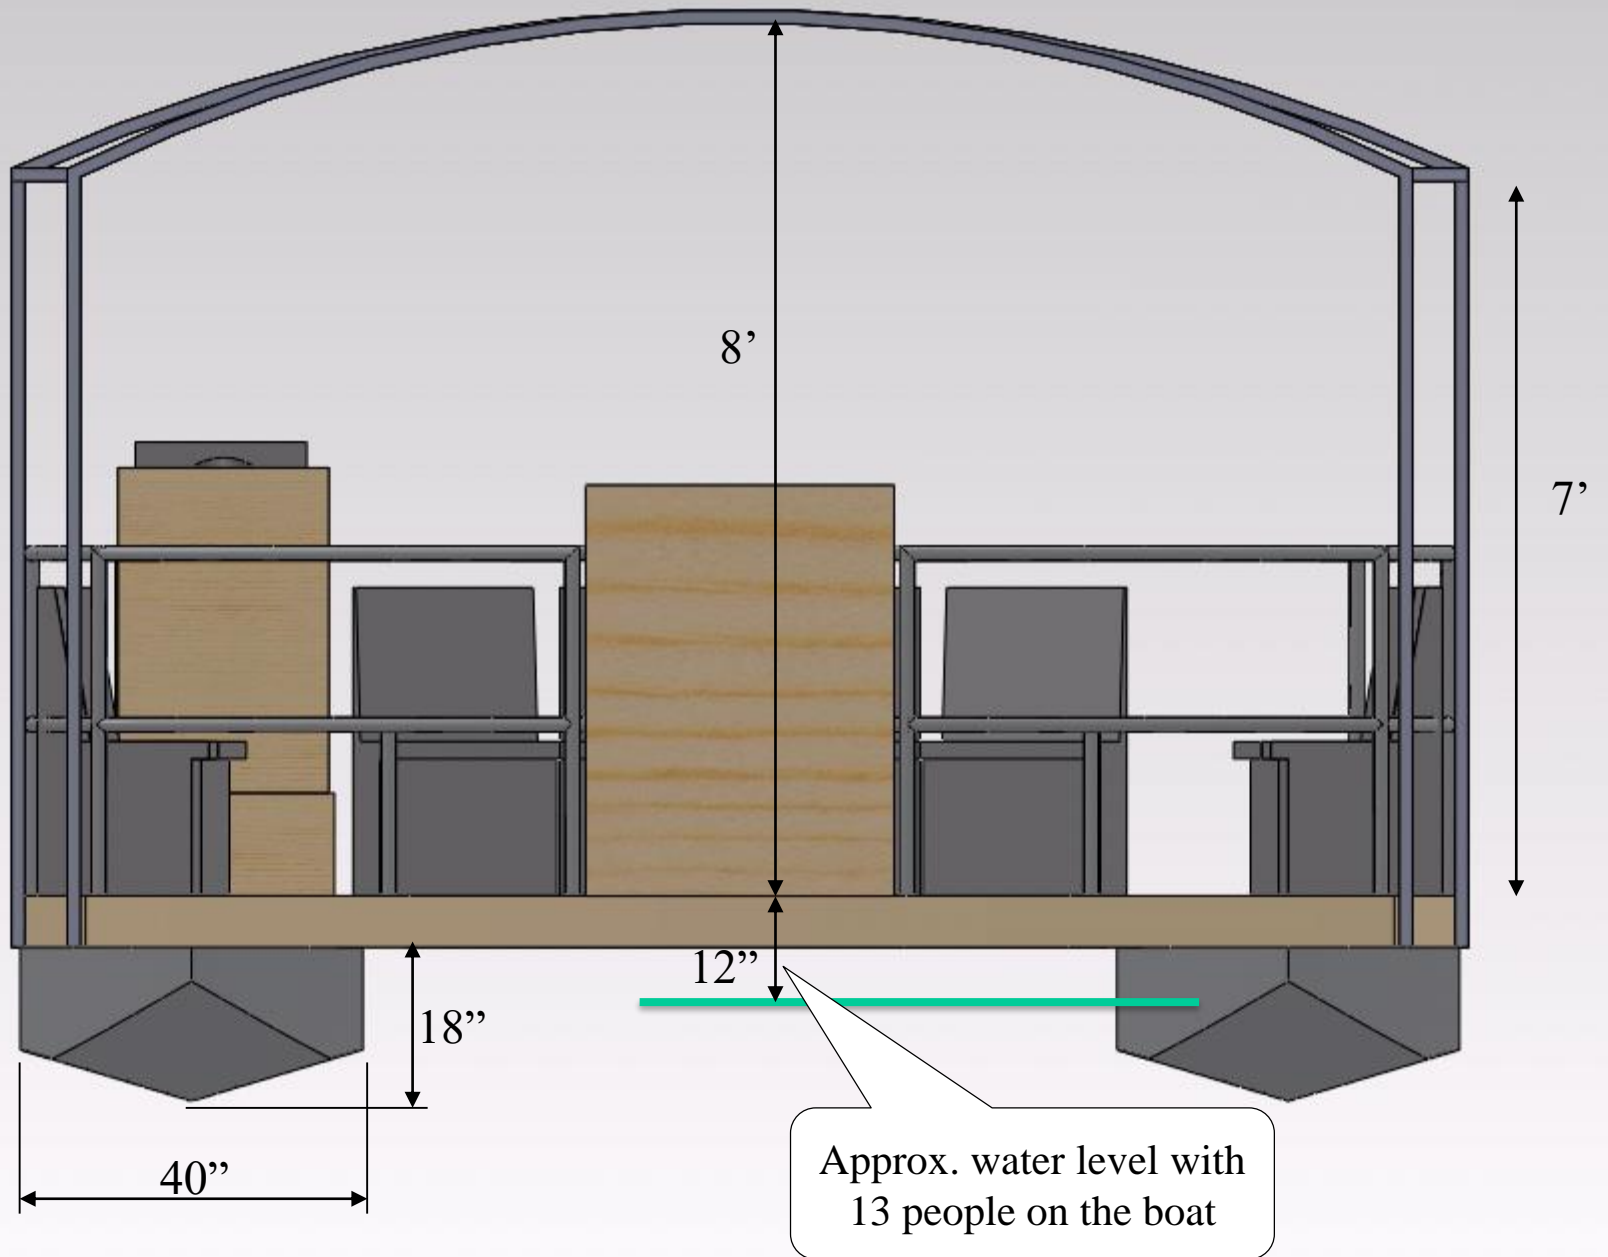

21'x14' Observation Boat Concept

Seating for 12 passengers

Steering Console on a 1 ft pedestal

Dual motor, 10-15ph each (not shown)

Canopy Frame

40" tall railing

3'x4' loading ramp

20" Railing around Observation opening

Estimated max. live load 3000 lb
(13 persons, 2-motors, fuel, seating)
Estimated Boat weight 3000 lb

18' canopy

21' pontoons

Approx. water level with
13 people on the boat