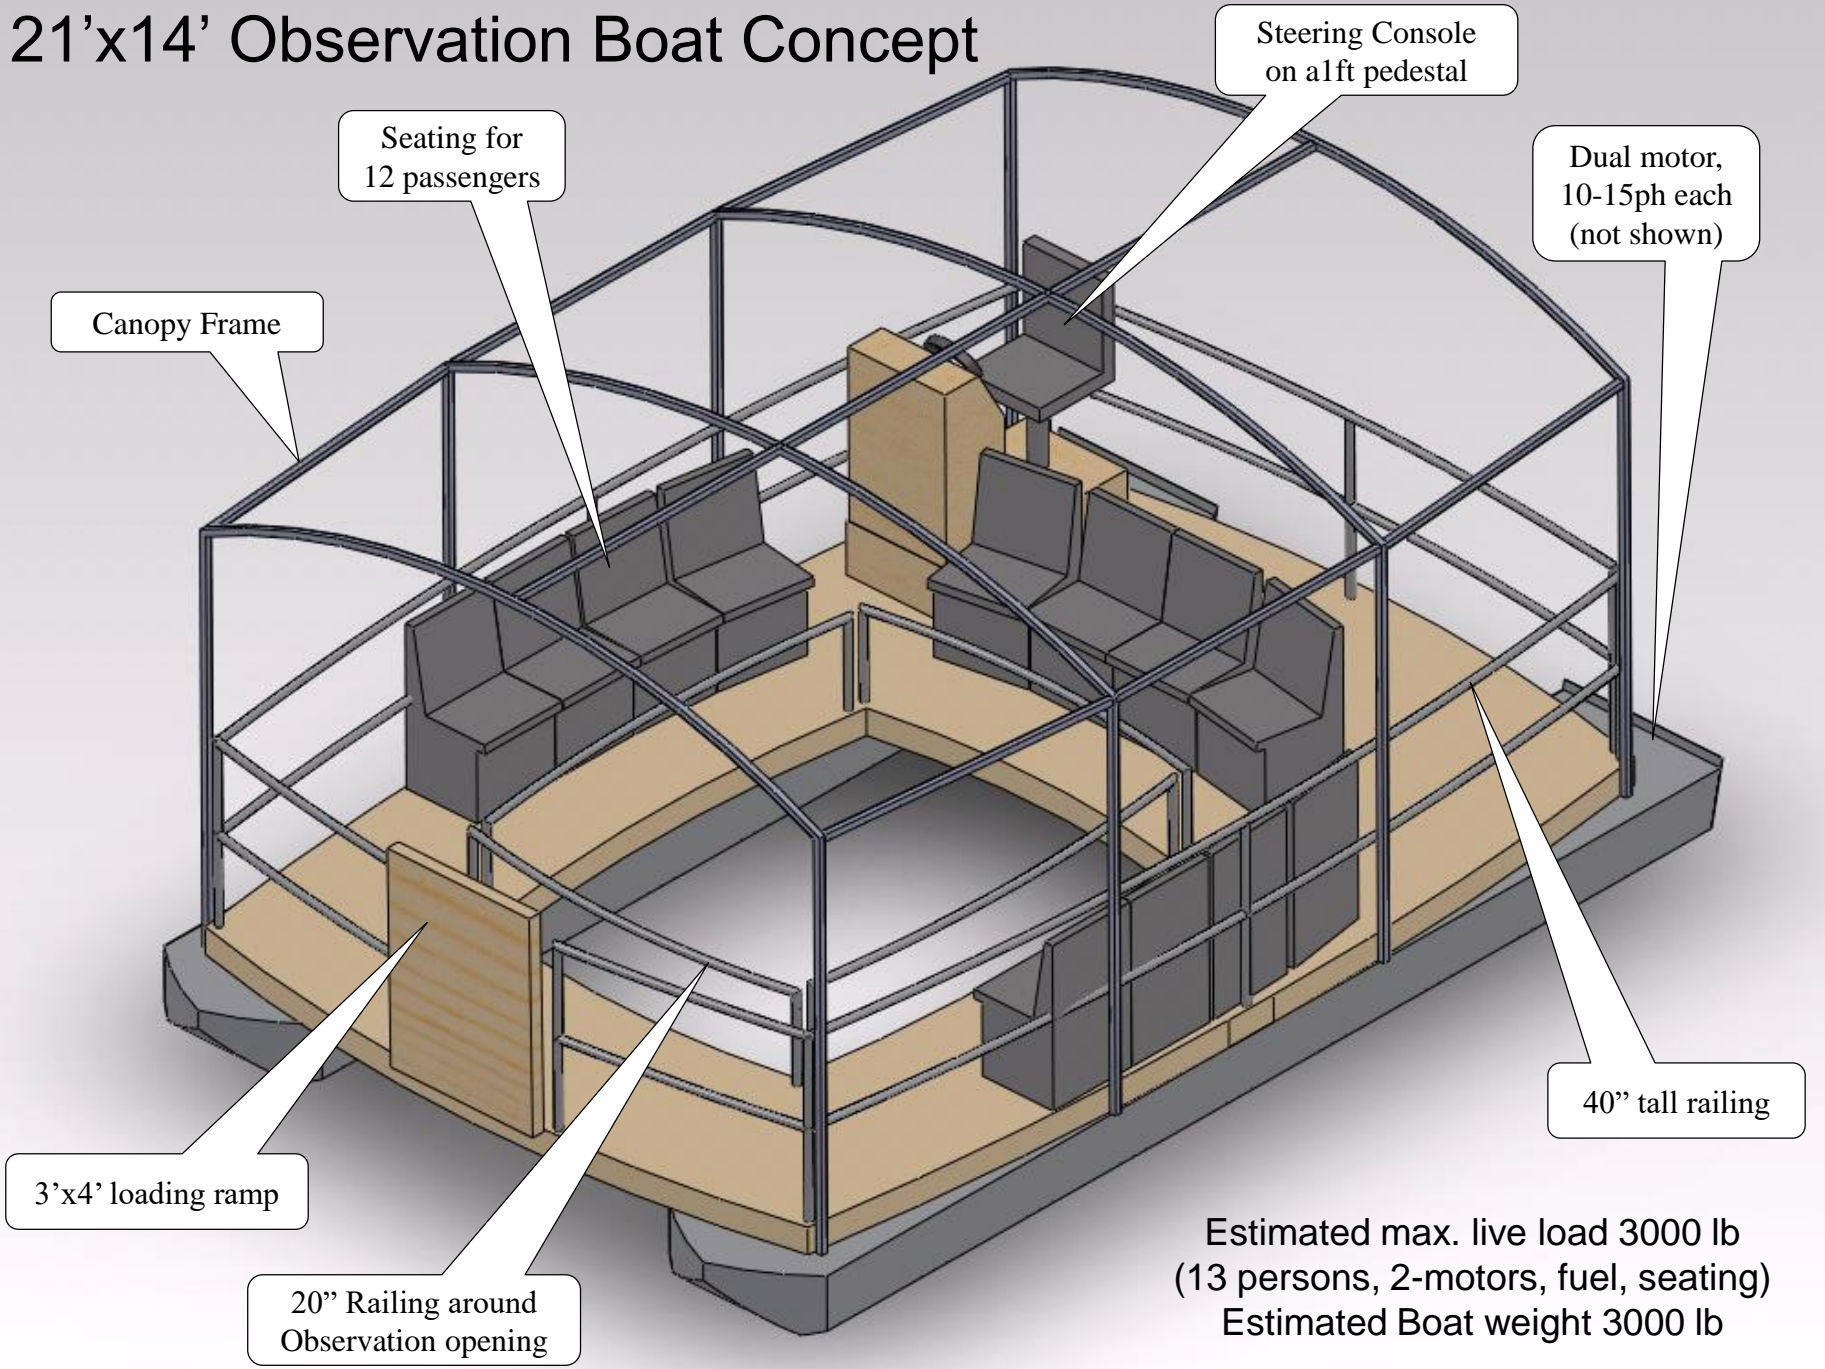

21'x14' Observation Boat Concept

Seating for 12 passengers

Steering Console on a 1 ft pedestal

Dual motor, 10-15ph each (not shown)

Canopy Frame

40" tall railing

3'x4' loading ramp

20" Railing around Observation opening

Estimated max. live load 3000 lb
(13 persons, 2-motors, fuel, seating)
Estimated Boat weight 3000 lb

18' canopy

21' pontoons

Approx. water level with
13 people on the boat