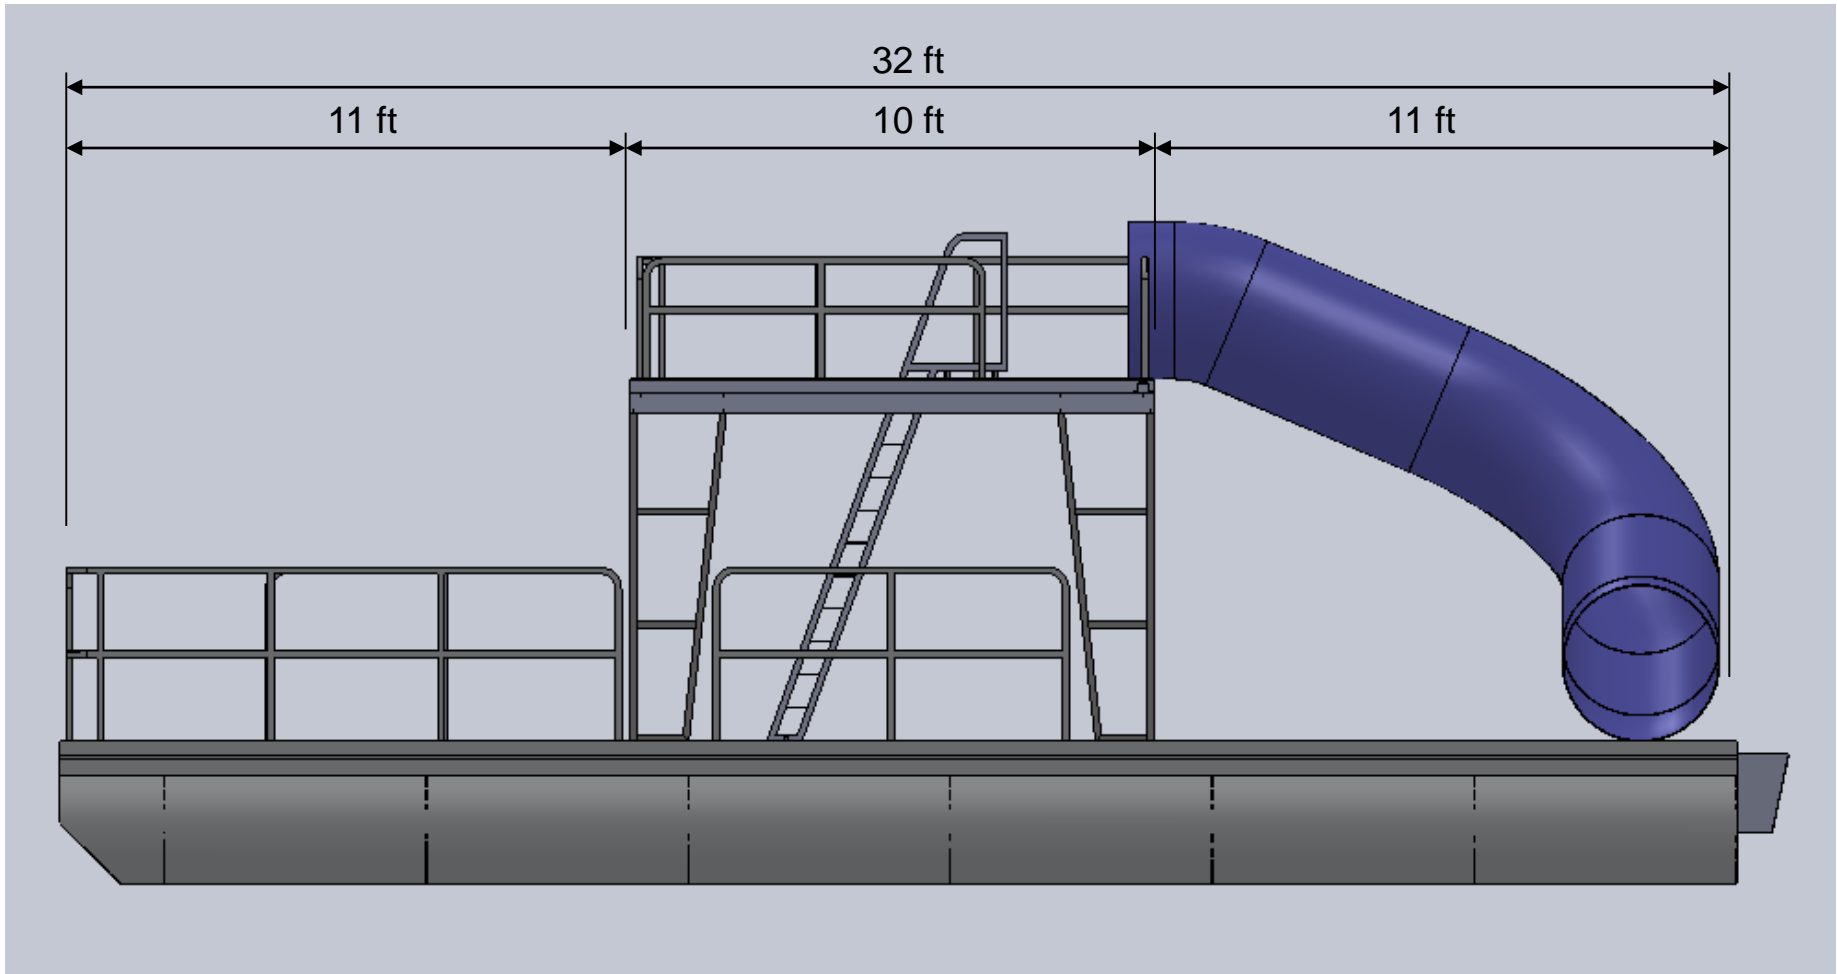

10' x 32' Fun Boat with 10' x 10' Sun Deck and Tube Slide
Railing around deck as required.

10' x 32' Fun Boat with 10' x 10' Sun Deck and Tube Slide
Railing around deck as required.

10' x 32' Fun Boat with 10' x 10' Sun Deck and Tube Slide
Railing around deck as required.