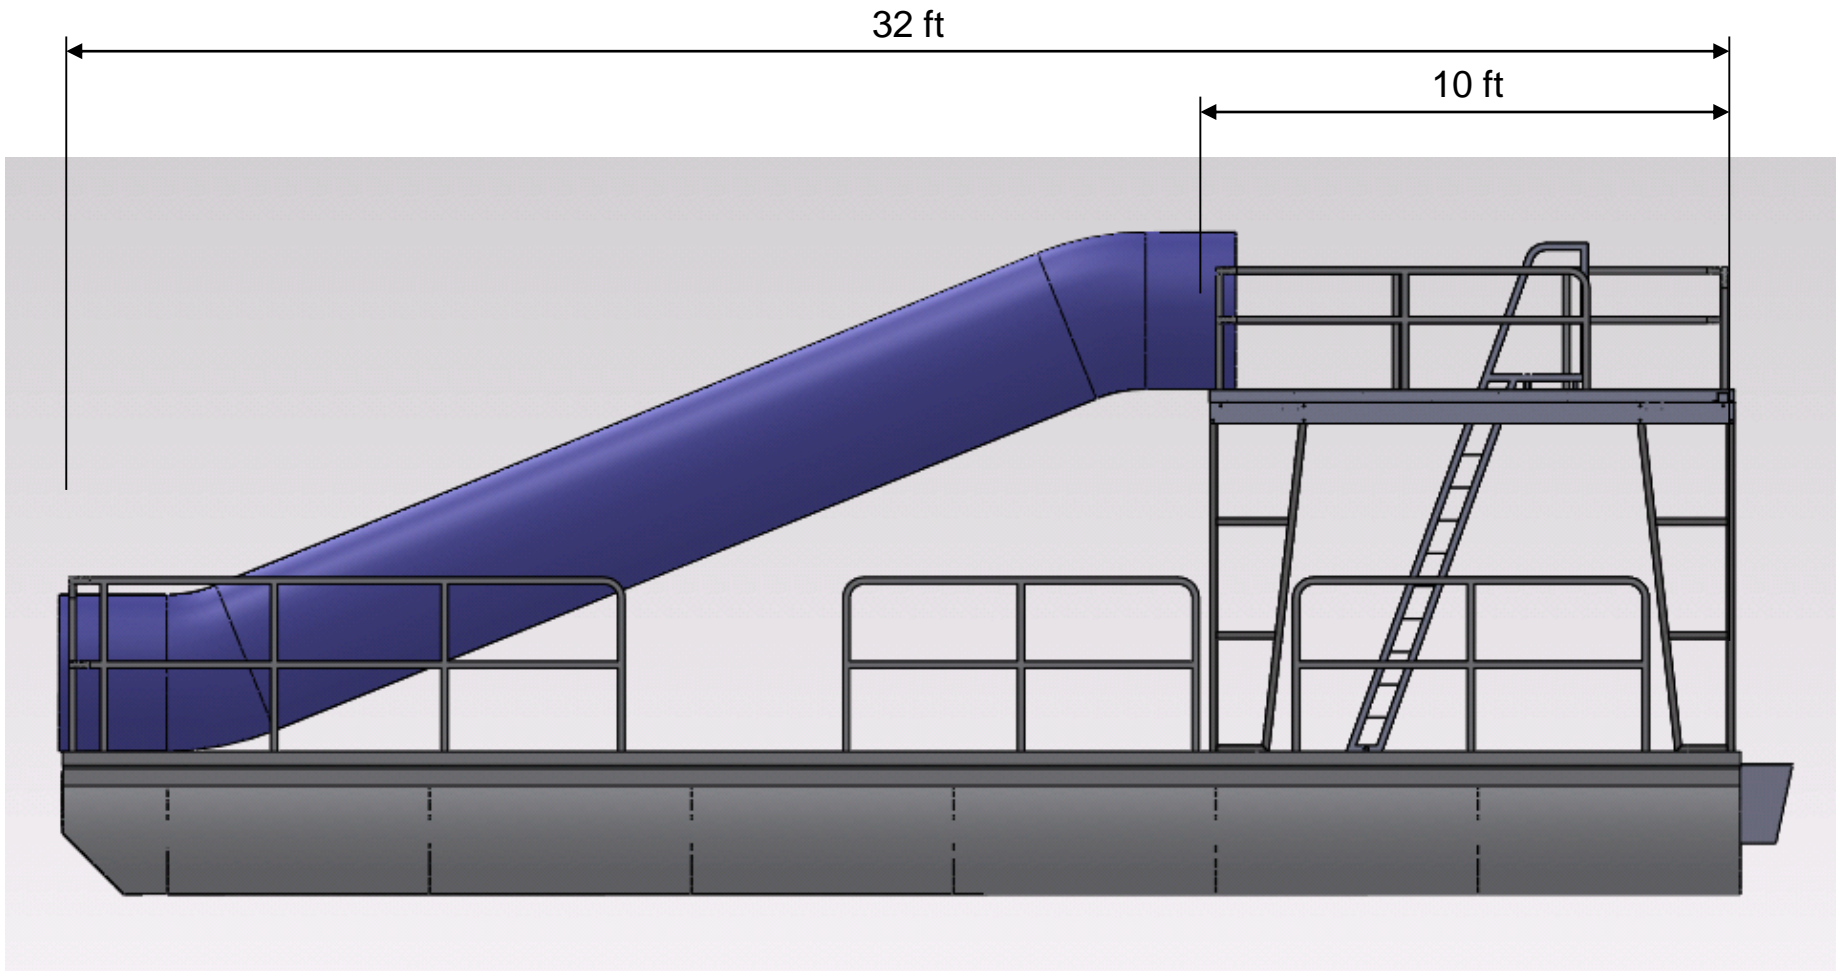

10' x 32' Fun Boat with 10' x 10' Sun Deck and Tube Slide
Railing around deck as required.

10' x 32' Fun Boat with 10' x 10' Sun Deck and Tube Slide
Railing around deck as required.

10' x 32' Fun Boat with 10' x 10' Sun Deck and Tube Slide
Railing around deck as required.