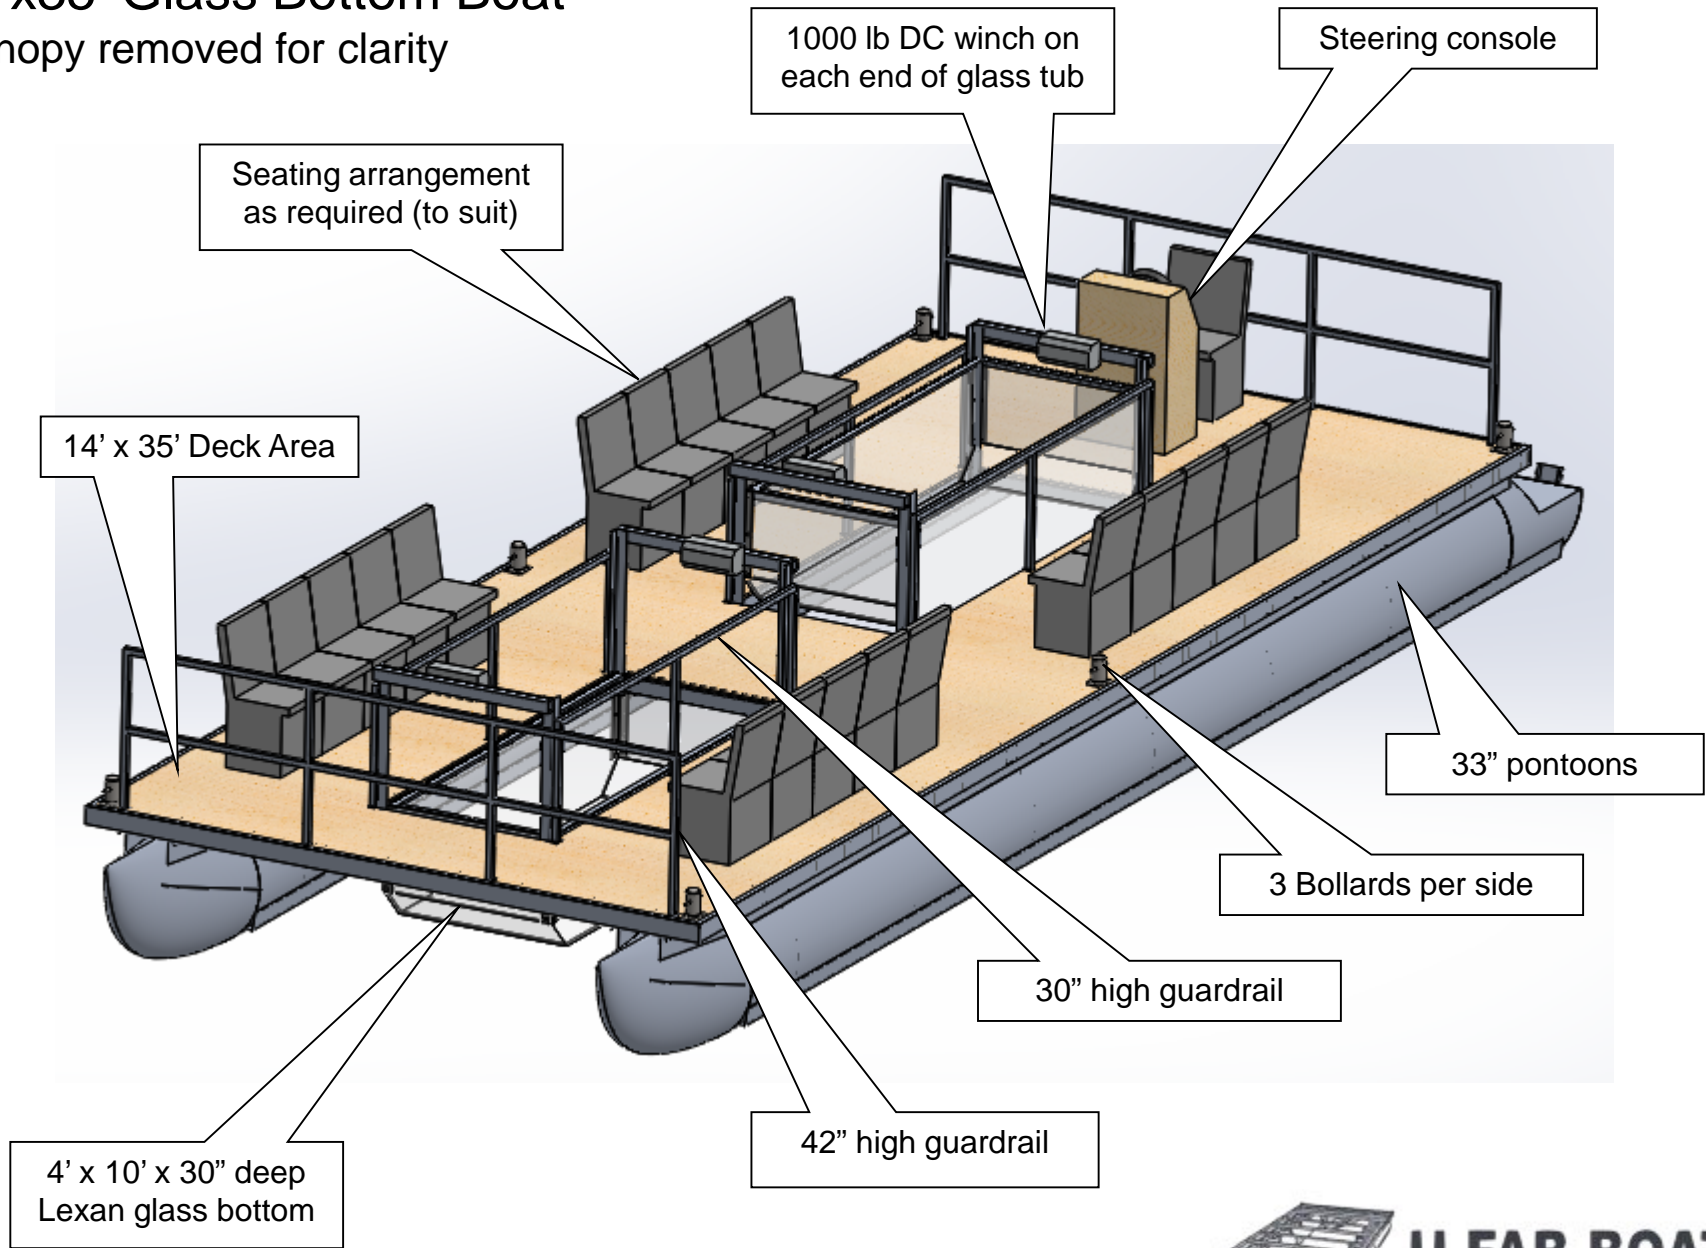

14'x35' Glass Bottom Boat

14'x35' Glass Bottom Boat

Canopy removed for clarity

14'x35' Glass Bottom Boat

U-FAB BOATS[®]

17DEC2015

14'x35' Glass Bottom Boat

36" deep tub is recommended for lightly loaded boat

U-FAB BOATS[®]

17DEC2015

14'x35' Glass Bottom Boat

Canopy removed for clarity

U-FAB BOATS®

17DEC2015