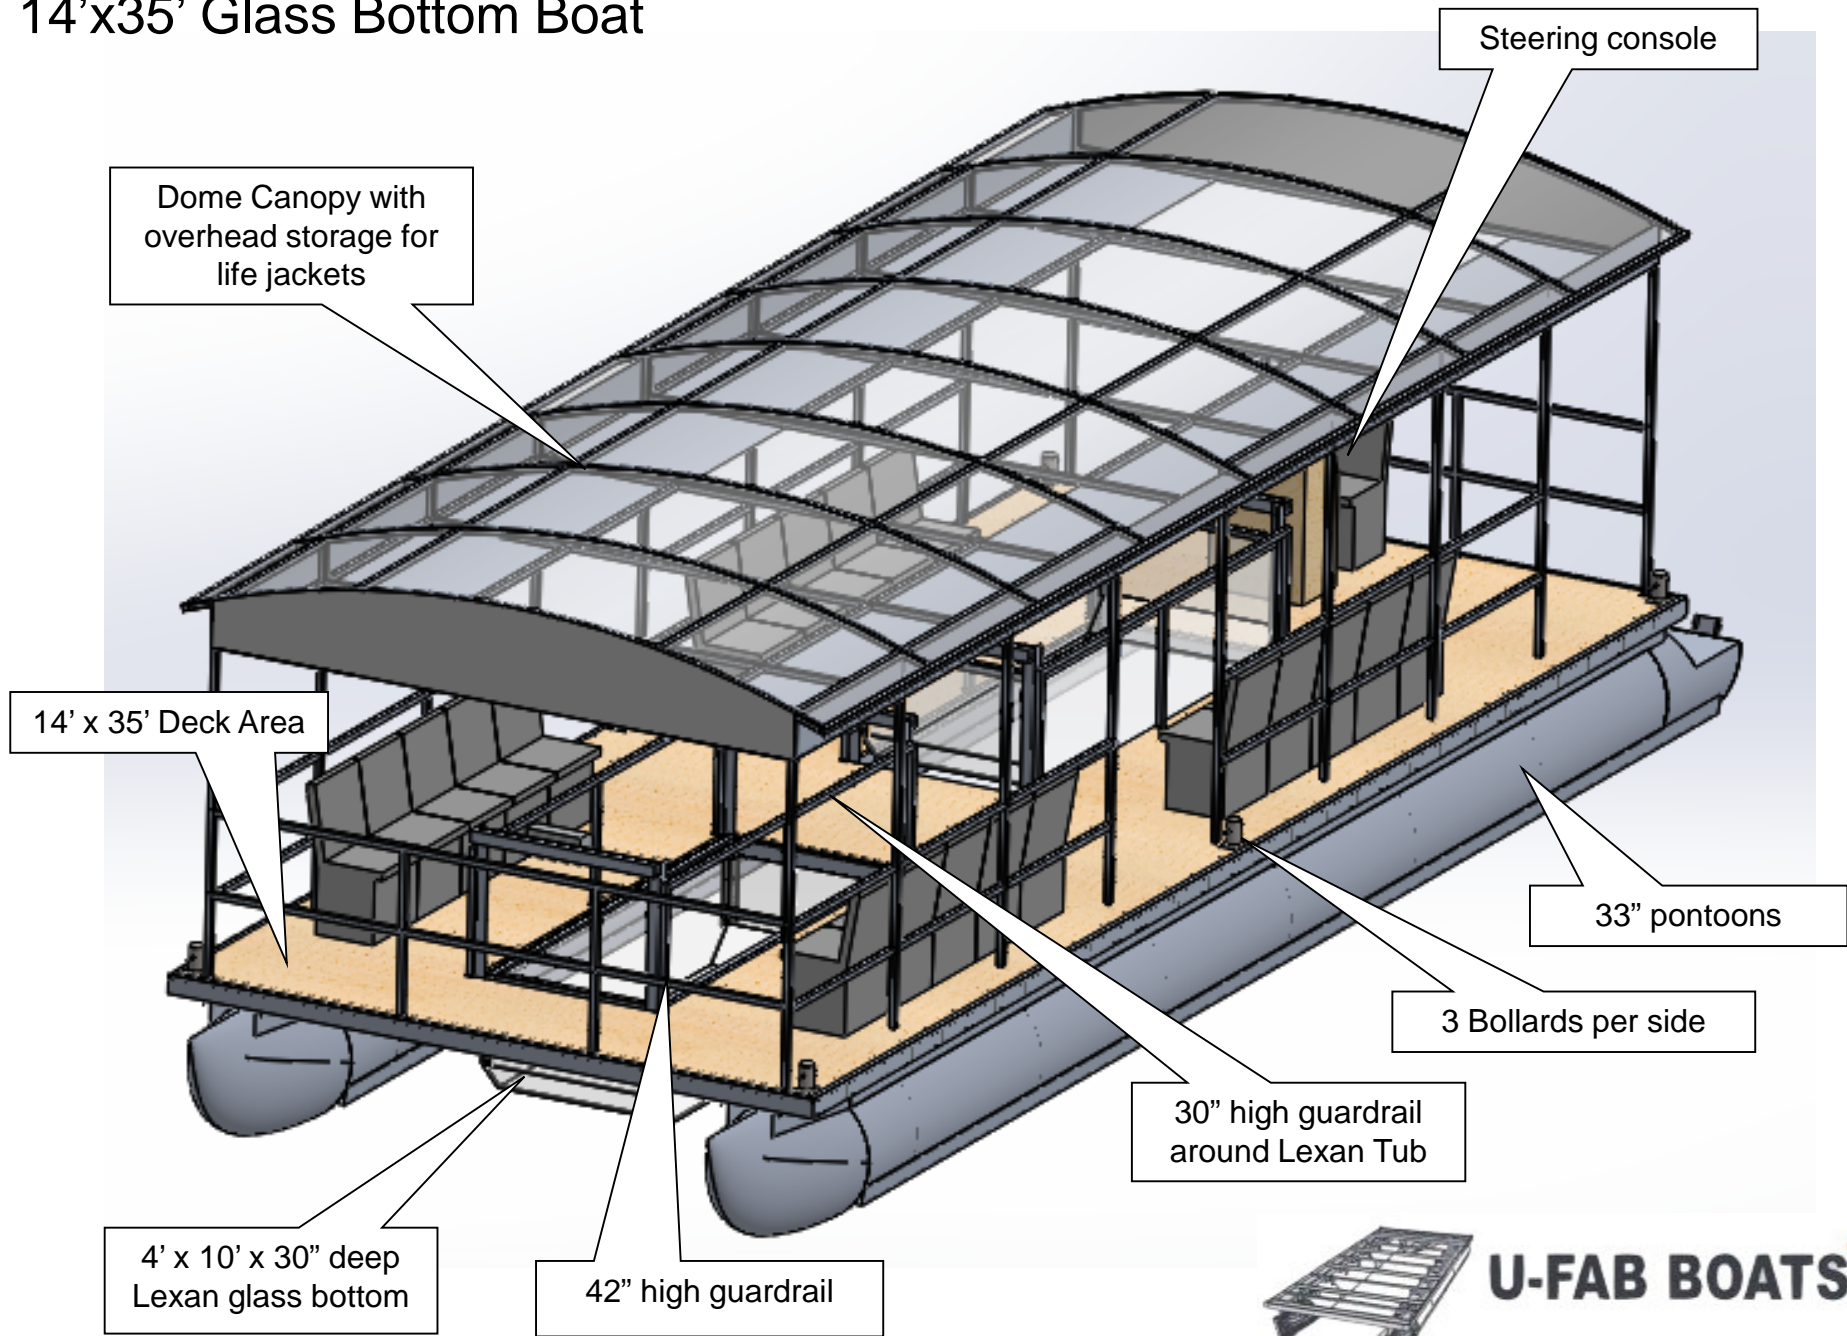

14'x35' Glass Bottom Boat

14'x35' Glass Bottom Boat

Canopy removed for clarity

14'x35' Glass Bottom Boat

U-FAB BOATS[®]

17DEC2015

14'x35' Glass Bottom Boat

36" deep tub is recommended for lightly loaded boat

U-FAB BOATS[®]

17DEC2015

14'x35' Glass Bottom Boat

Canopy removed for clarity

U-FAB BOATS®

17DEC2015