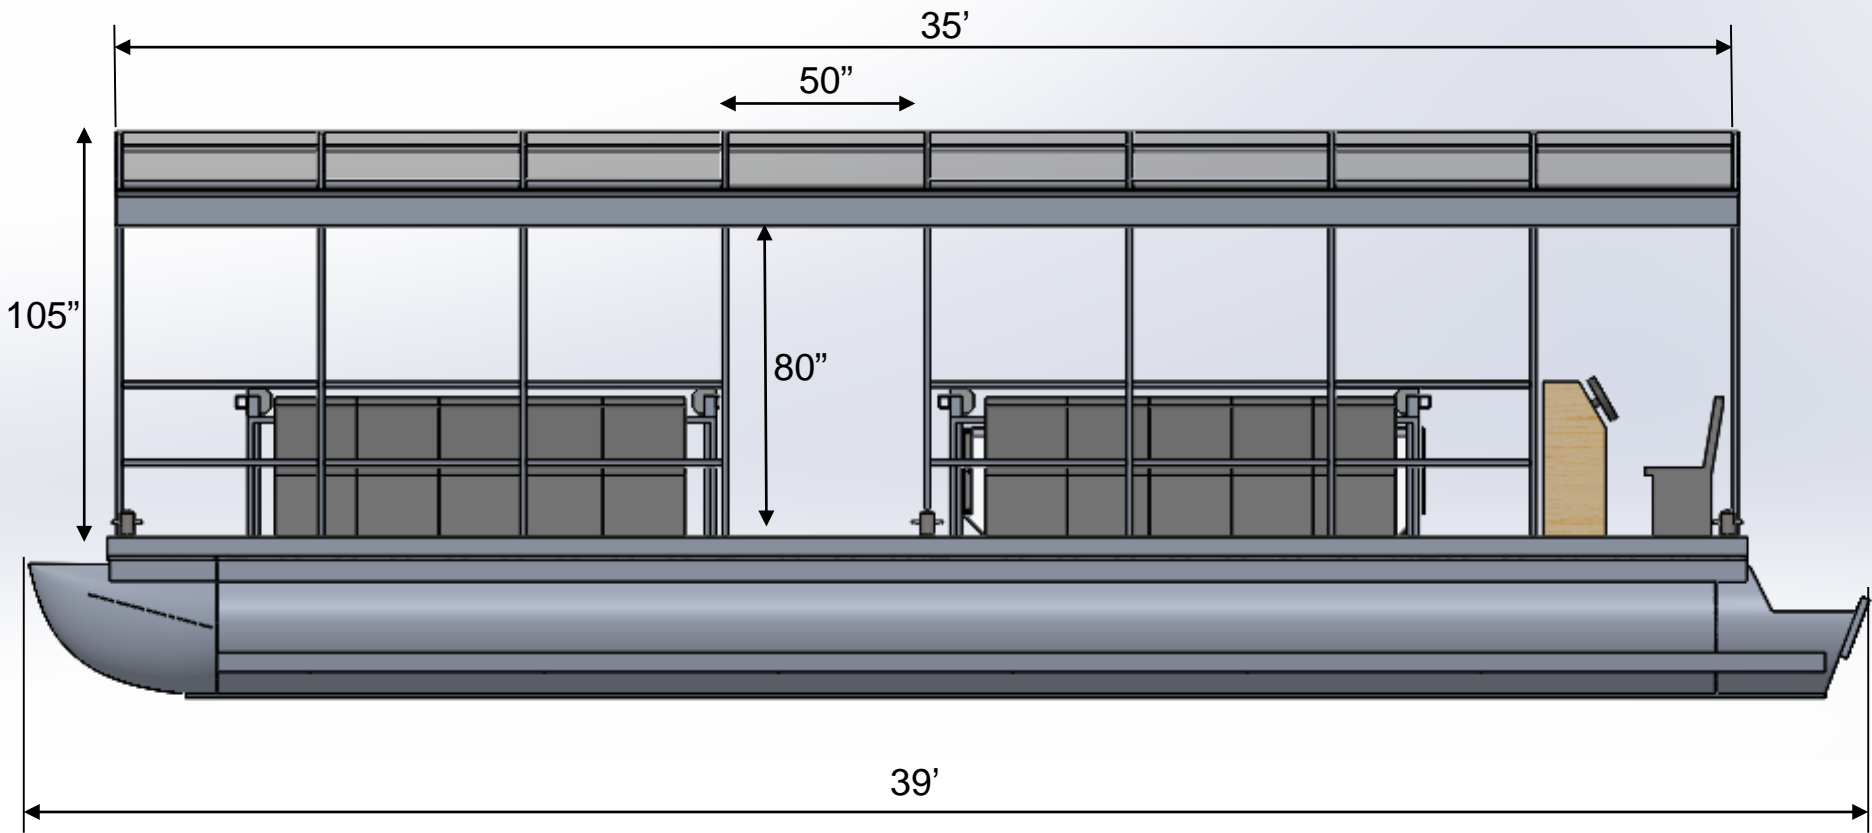

14'x35' Glass Bottom Boat

14'x35' Glass Bottom Boat

Canopy removed for clarity

14'x35' Glass Bottom Boat

U-FAB BOATS[®]

17DEC2015

14'x35' Glass Bottom Boat

36" deep tub is recommended for lightly loaded boat

U-FAB BOATS[®]

17DEC2015

14'x35' Glass Bottom Boat

Canopy removed for clarity

U-FAB BOATS®

17DEC2015