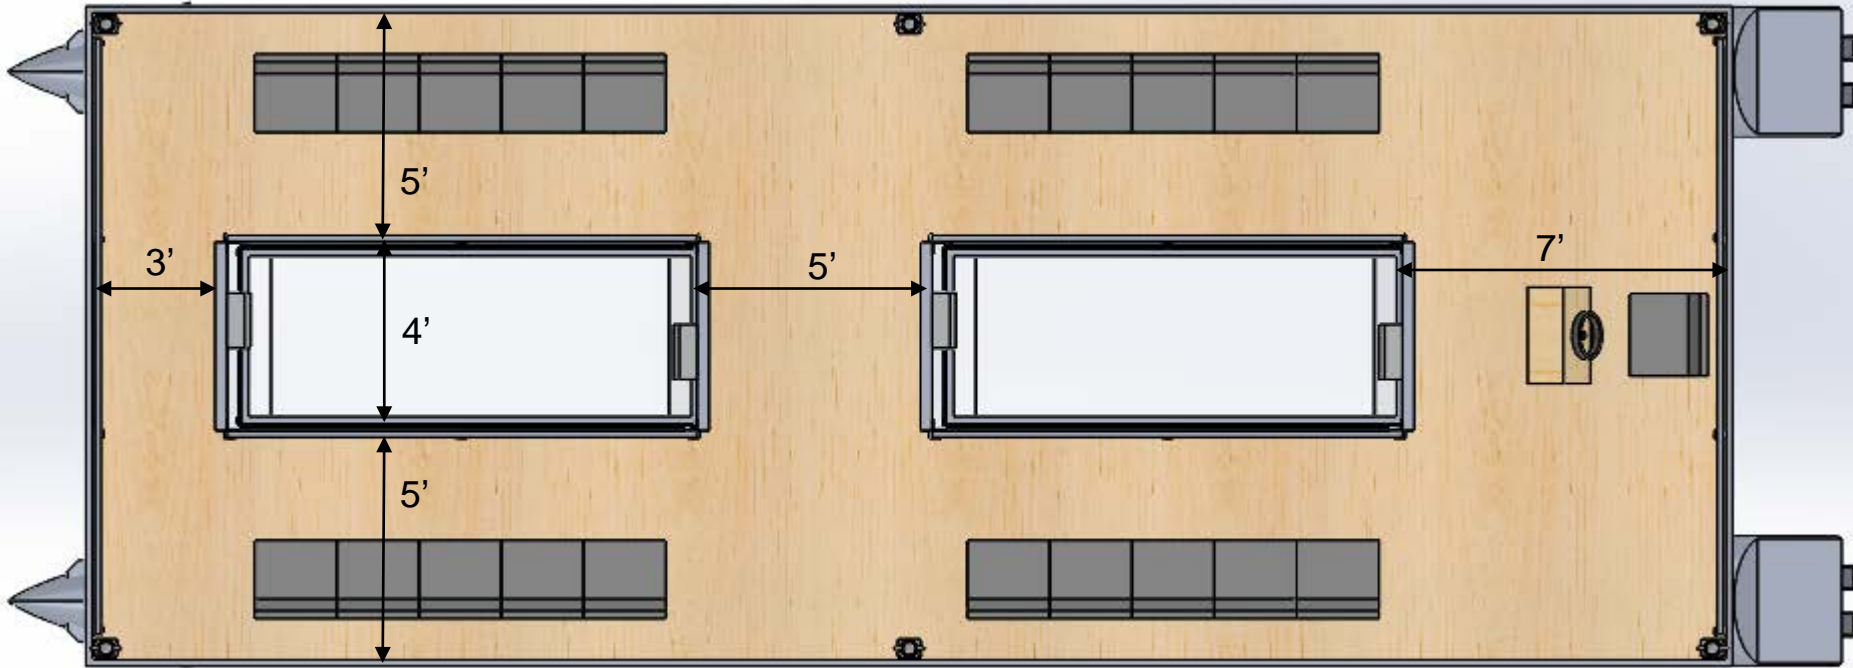

14'x35' Glass Bottom Boat

14'x35' Glass Bottom Boat

Canopy removed for clarity

14'x35' Glass Bottom Boat

U-FAB BOATS[®]

17DEC2015

14'x35' Glass Bottom Boat

36" deep tub is recommended for lightly loaded boat

U-FAB BOATS[®]

17DEC2015

14'x35' Glass Bottom Boat

Canopy removed for clarity

U-FAB BOATS®

17DEC2015