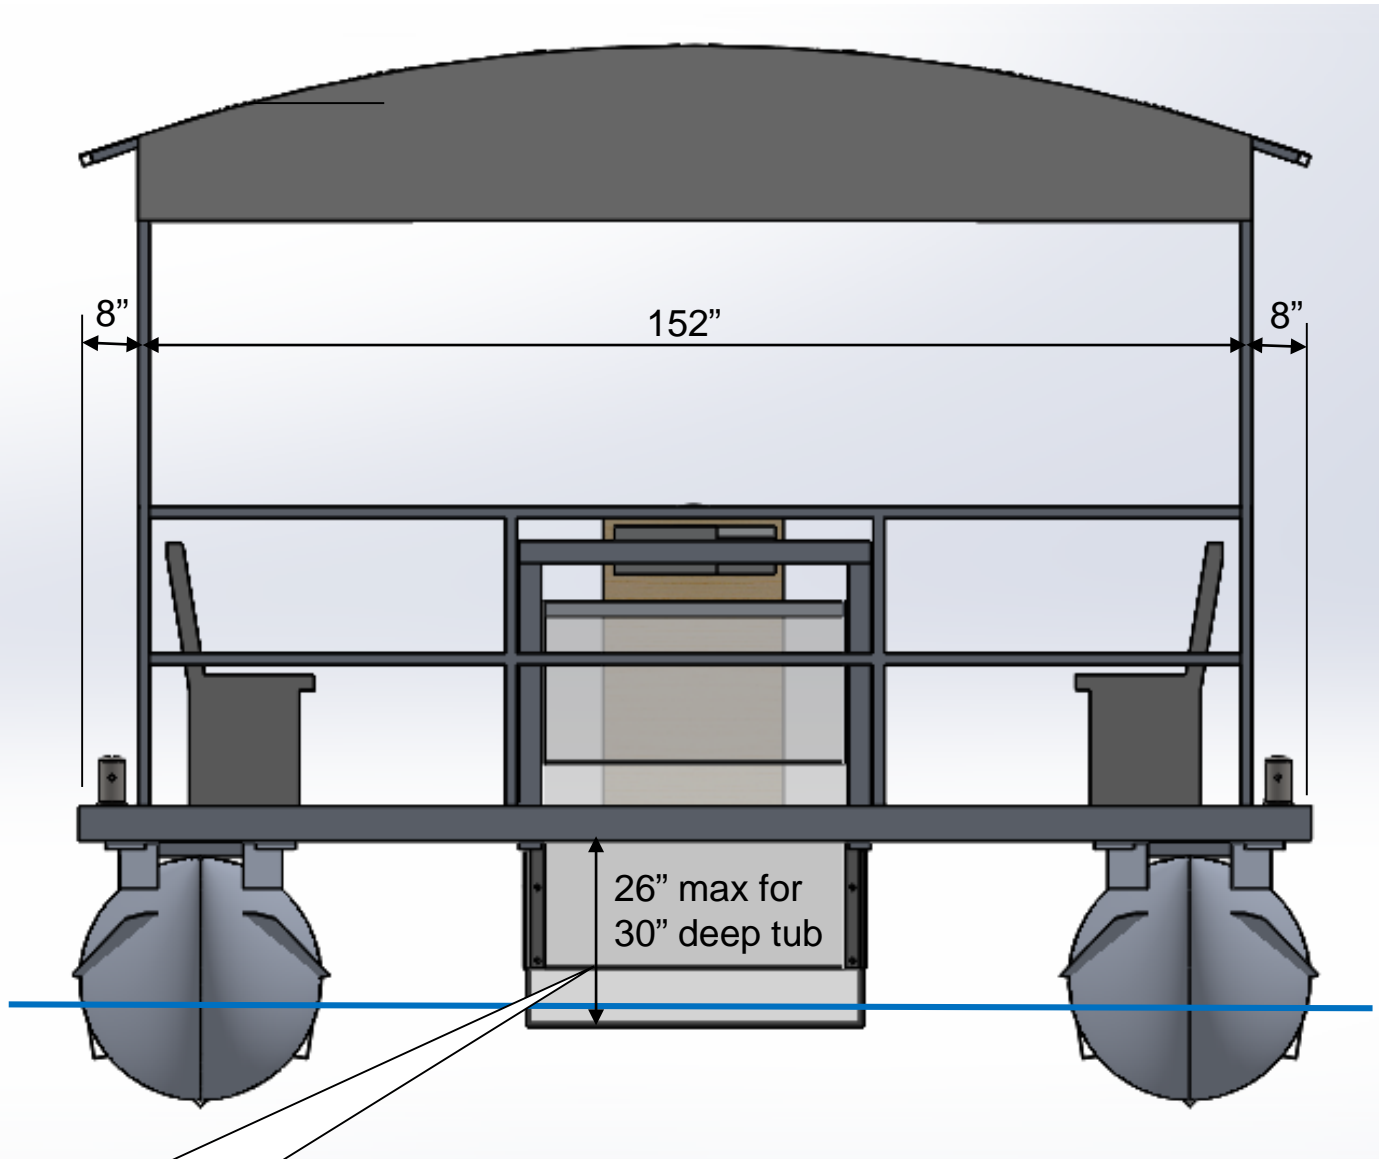

14'x35' Glass Bottom Boat

14'x35' Glass Bottom Boat

Canopy removed for clarity

14'x35' Glass Bottom Boat

U-FAB BOATS[®]

17DEC2015

14'x35' Glass Bottom Boat

36" deep tub is recommended for lightly loaded boat

U-FAB BOATS[®]

17DEC2015

14'x35' Glass Bottom Boat

Canopy removed for clarity

U-FAB BOATS®

17DEC2015