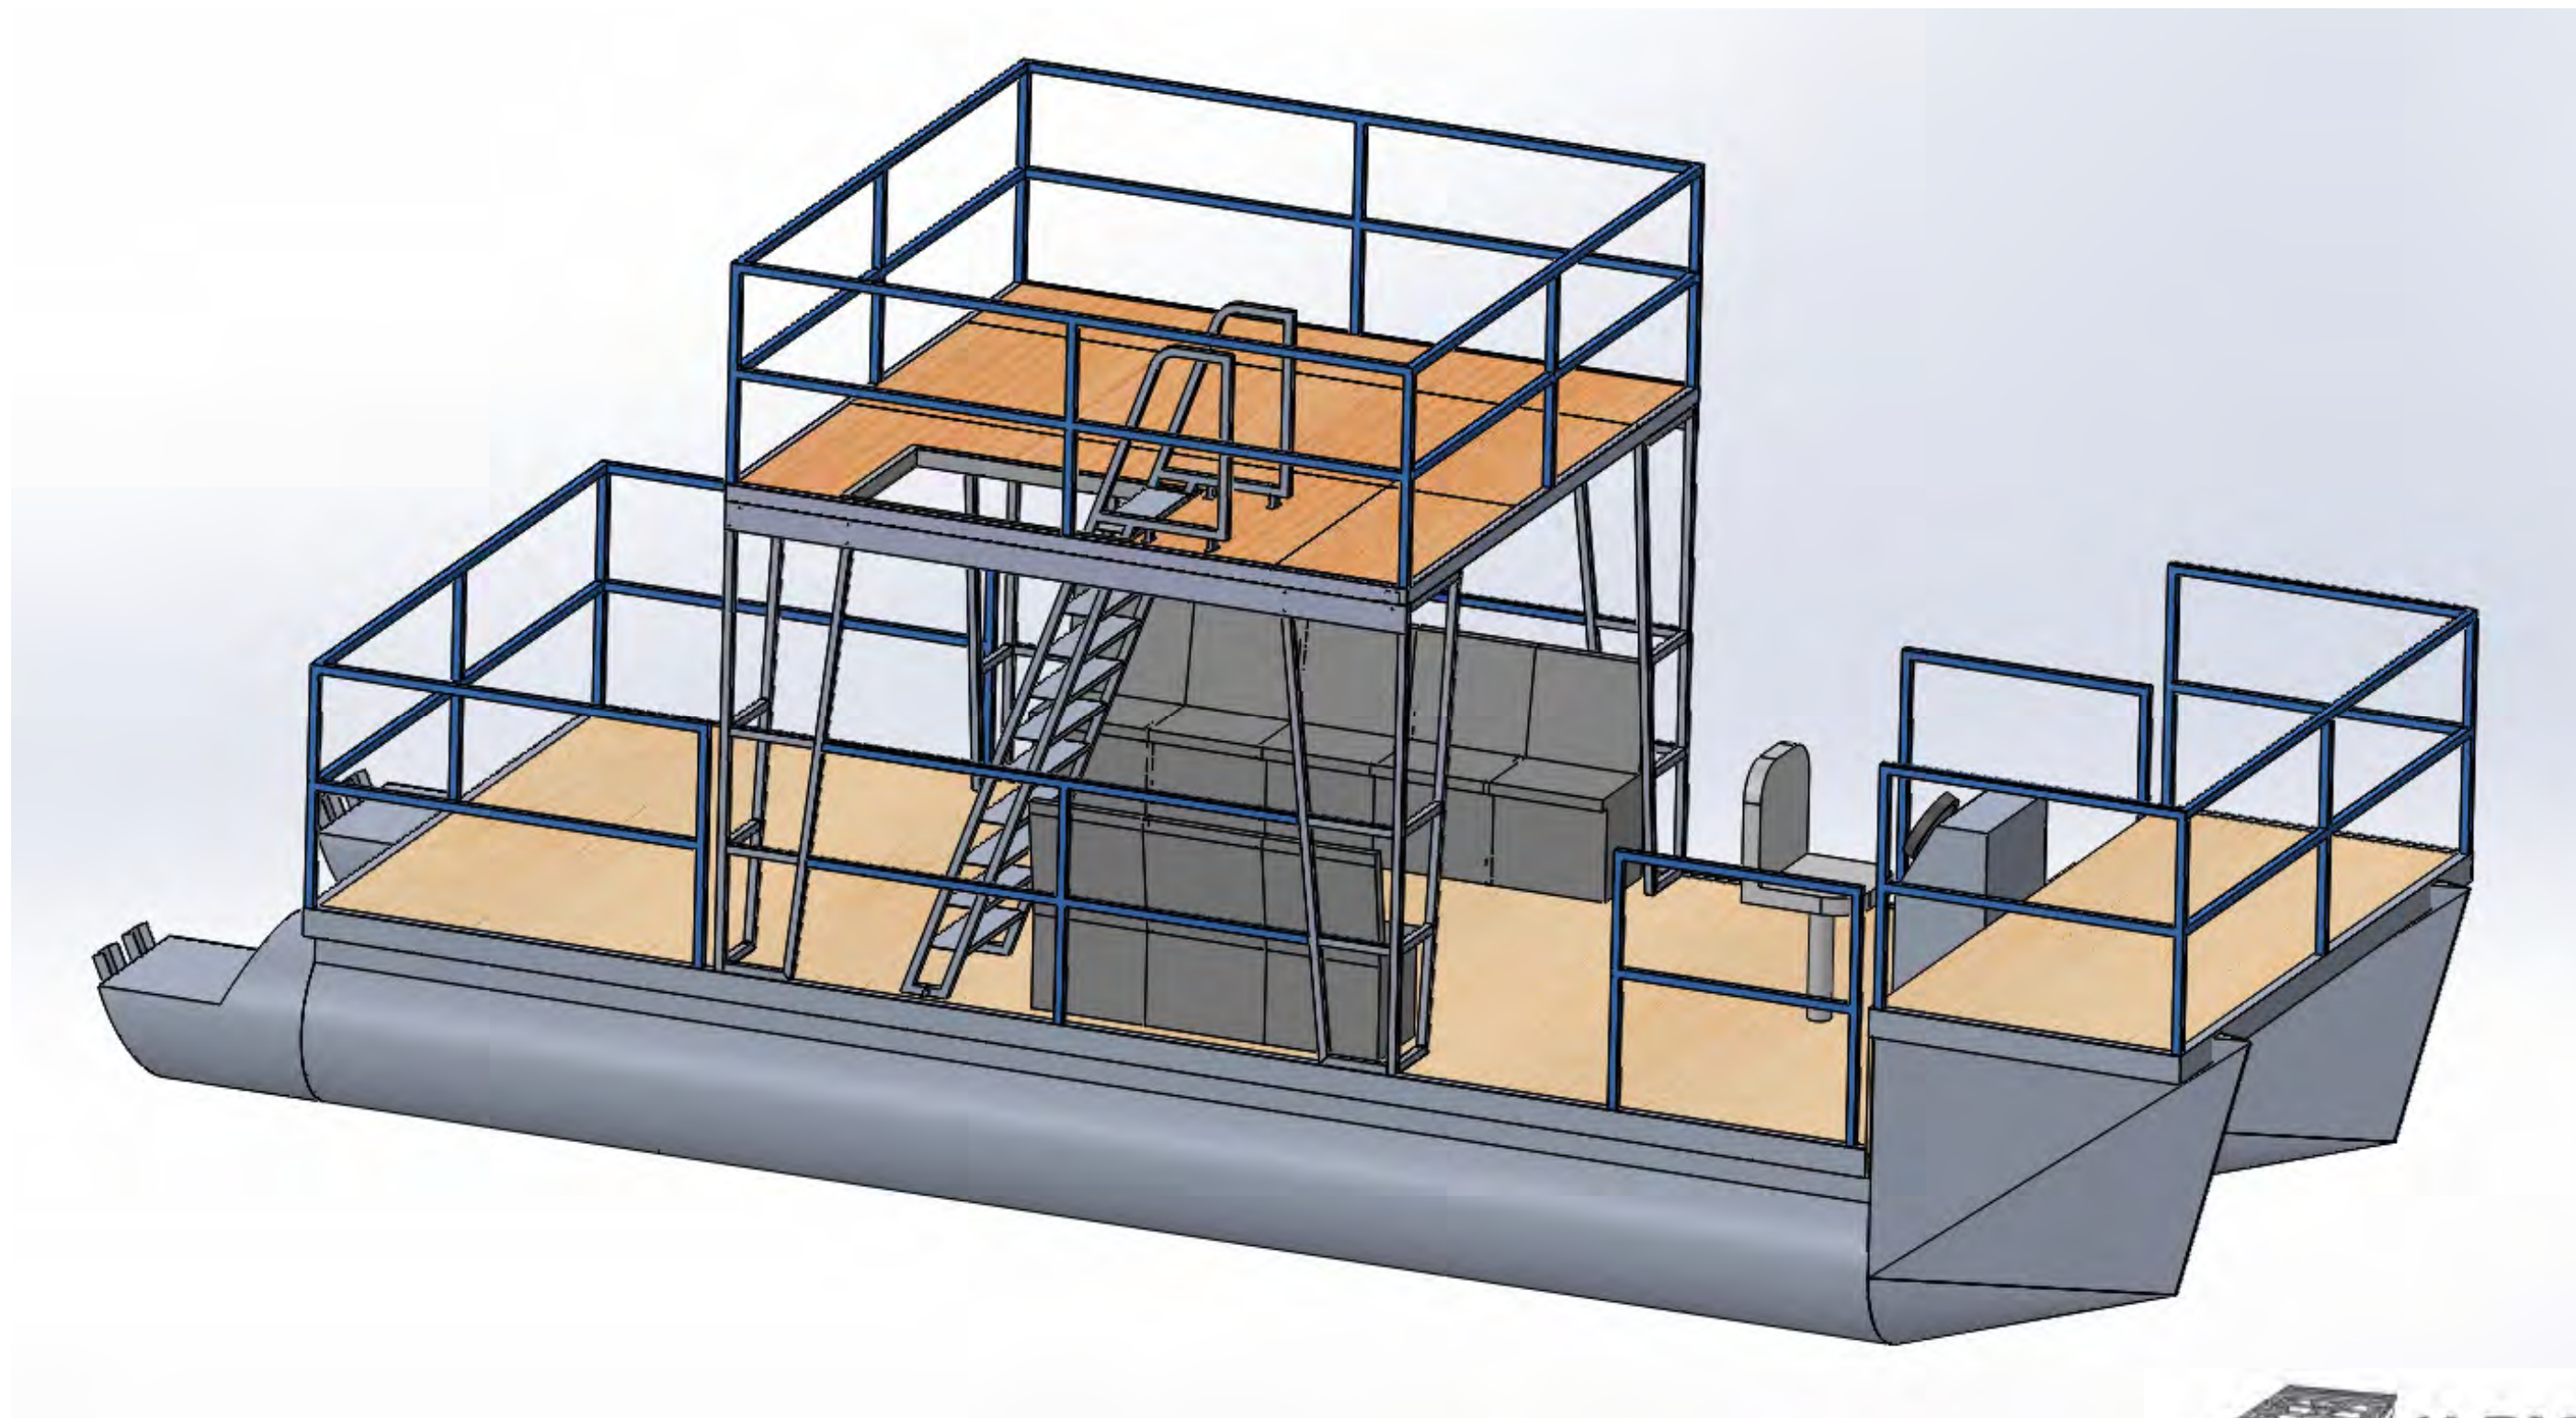

PARTY BOAT 30'' x 30' x 10'

Sun Deck 10' x 10'
c/w 36'' tall railing

Main Deck 23' x 10'
c/w 40'' tall railing

Front Deck 10' x 4.5'
Raised by 2ft, c/w
40'' tall railing

Deck seating
as required

30'' Pontoons with
Integrated Transom

U-FAB BOATS®

PARTY BOAT 30'' x 30' x 10'

U-FAB BOATS®

PARTY BOAT 30'' x 30' x 10'

U-FAB BOATS®

PARTY BOAT 30'' x 30' x 10'

U-FAB BOATS®

PARTY BOAT 30" x 30' x 10'