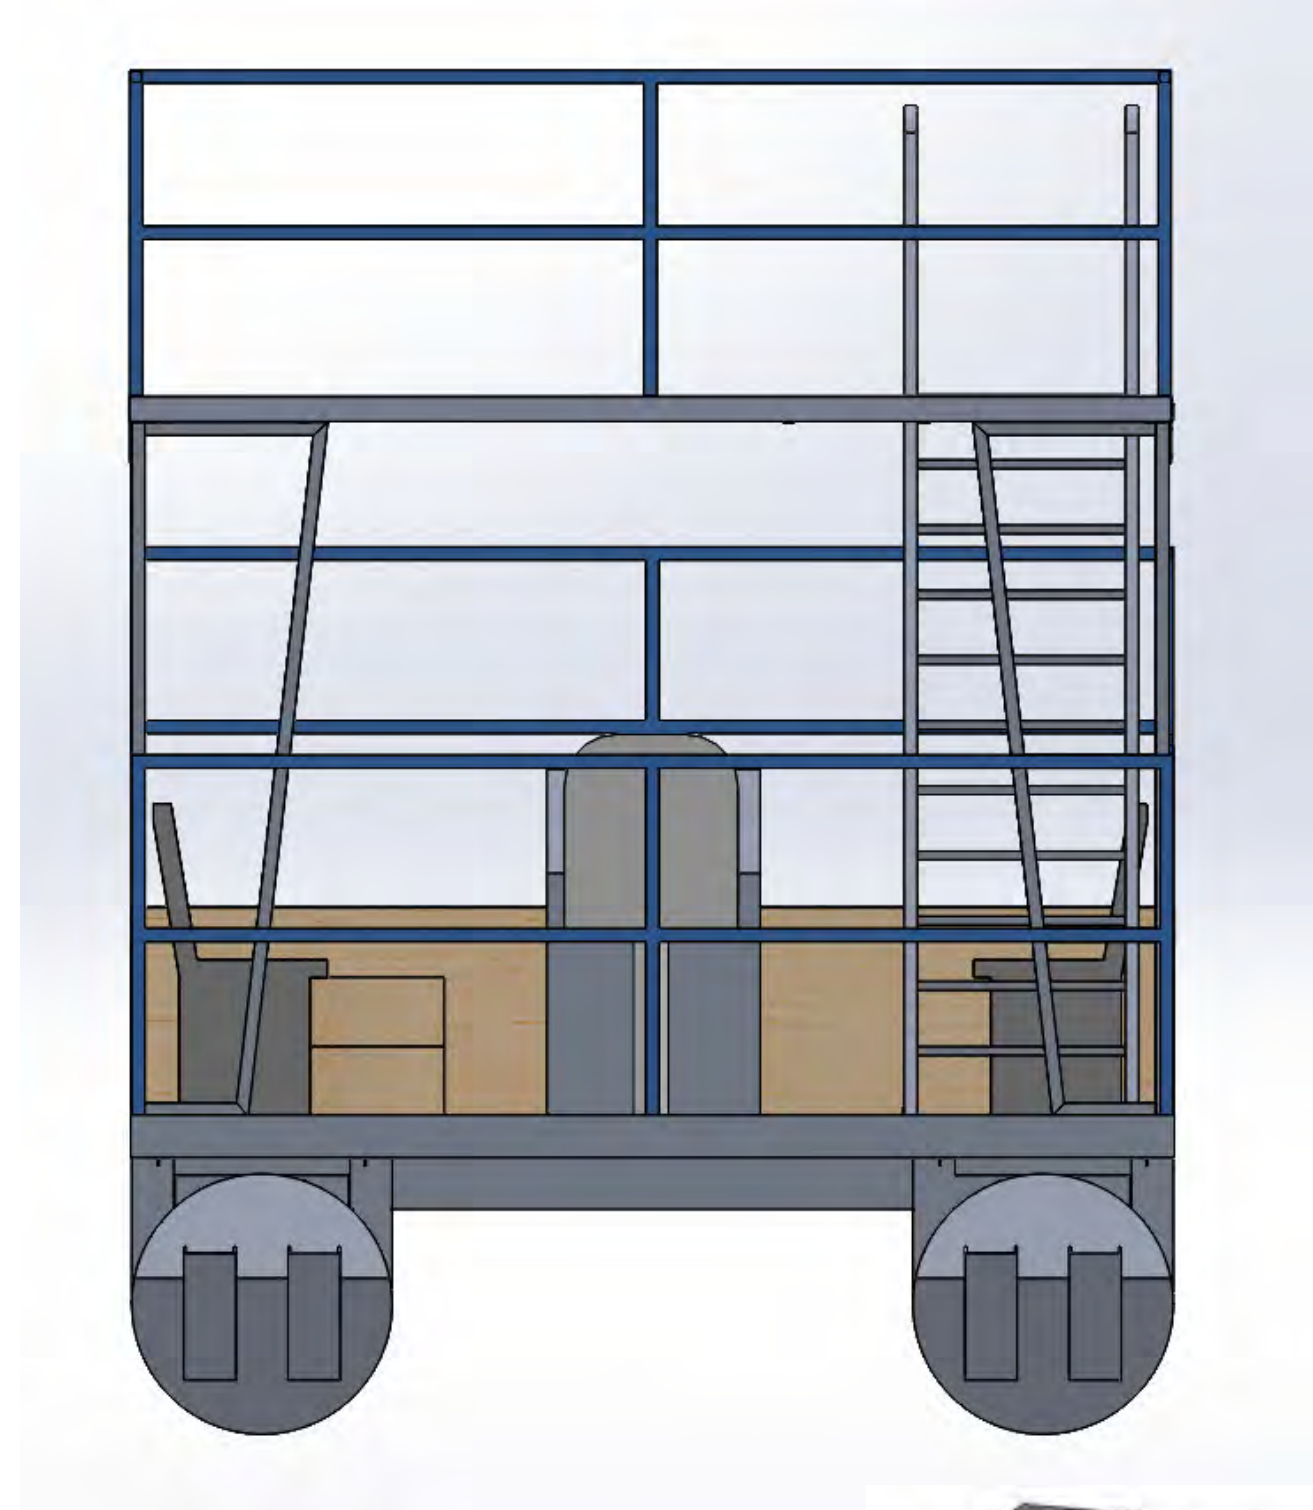

PARTY BOAT 30'' x 30' x 10'

Sun Deck 10' x 10'
c/w 36'' tall railing

Main Deck 23' x 10'
c/w 40'' tall railing

Front Deck 10' x 4.5'
Raised by 2ft, c/w
40'' tall railing

Deck seating
as required

30'' Pontoons with
Integrated Transom

U-FAB BOATS®

PARTY BOAT 30'' x 30' x 10'

U-FAB BOATS®

PARTY BOAT 30'' x 30' x 10'

U-FAB BOATS®

PARTY BOAT 30'' x 30' x 10'

U-FAB BOATS®

PARTY BOAT 30" x 30' x 10'