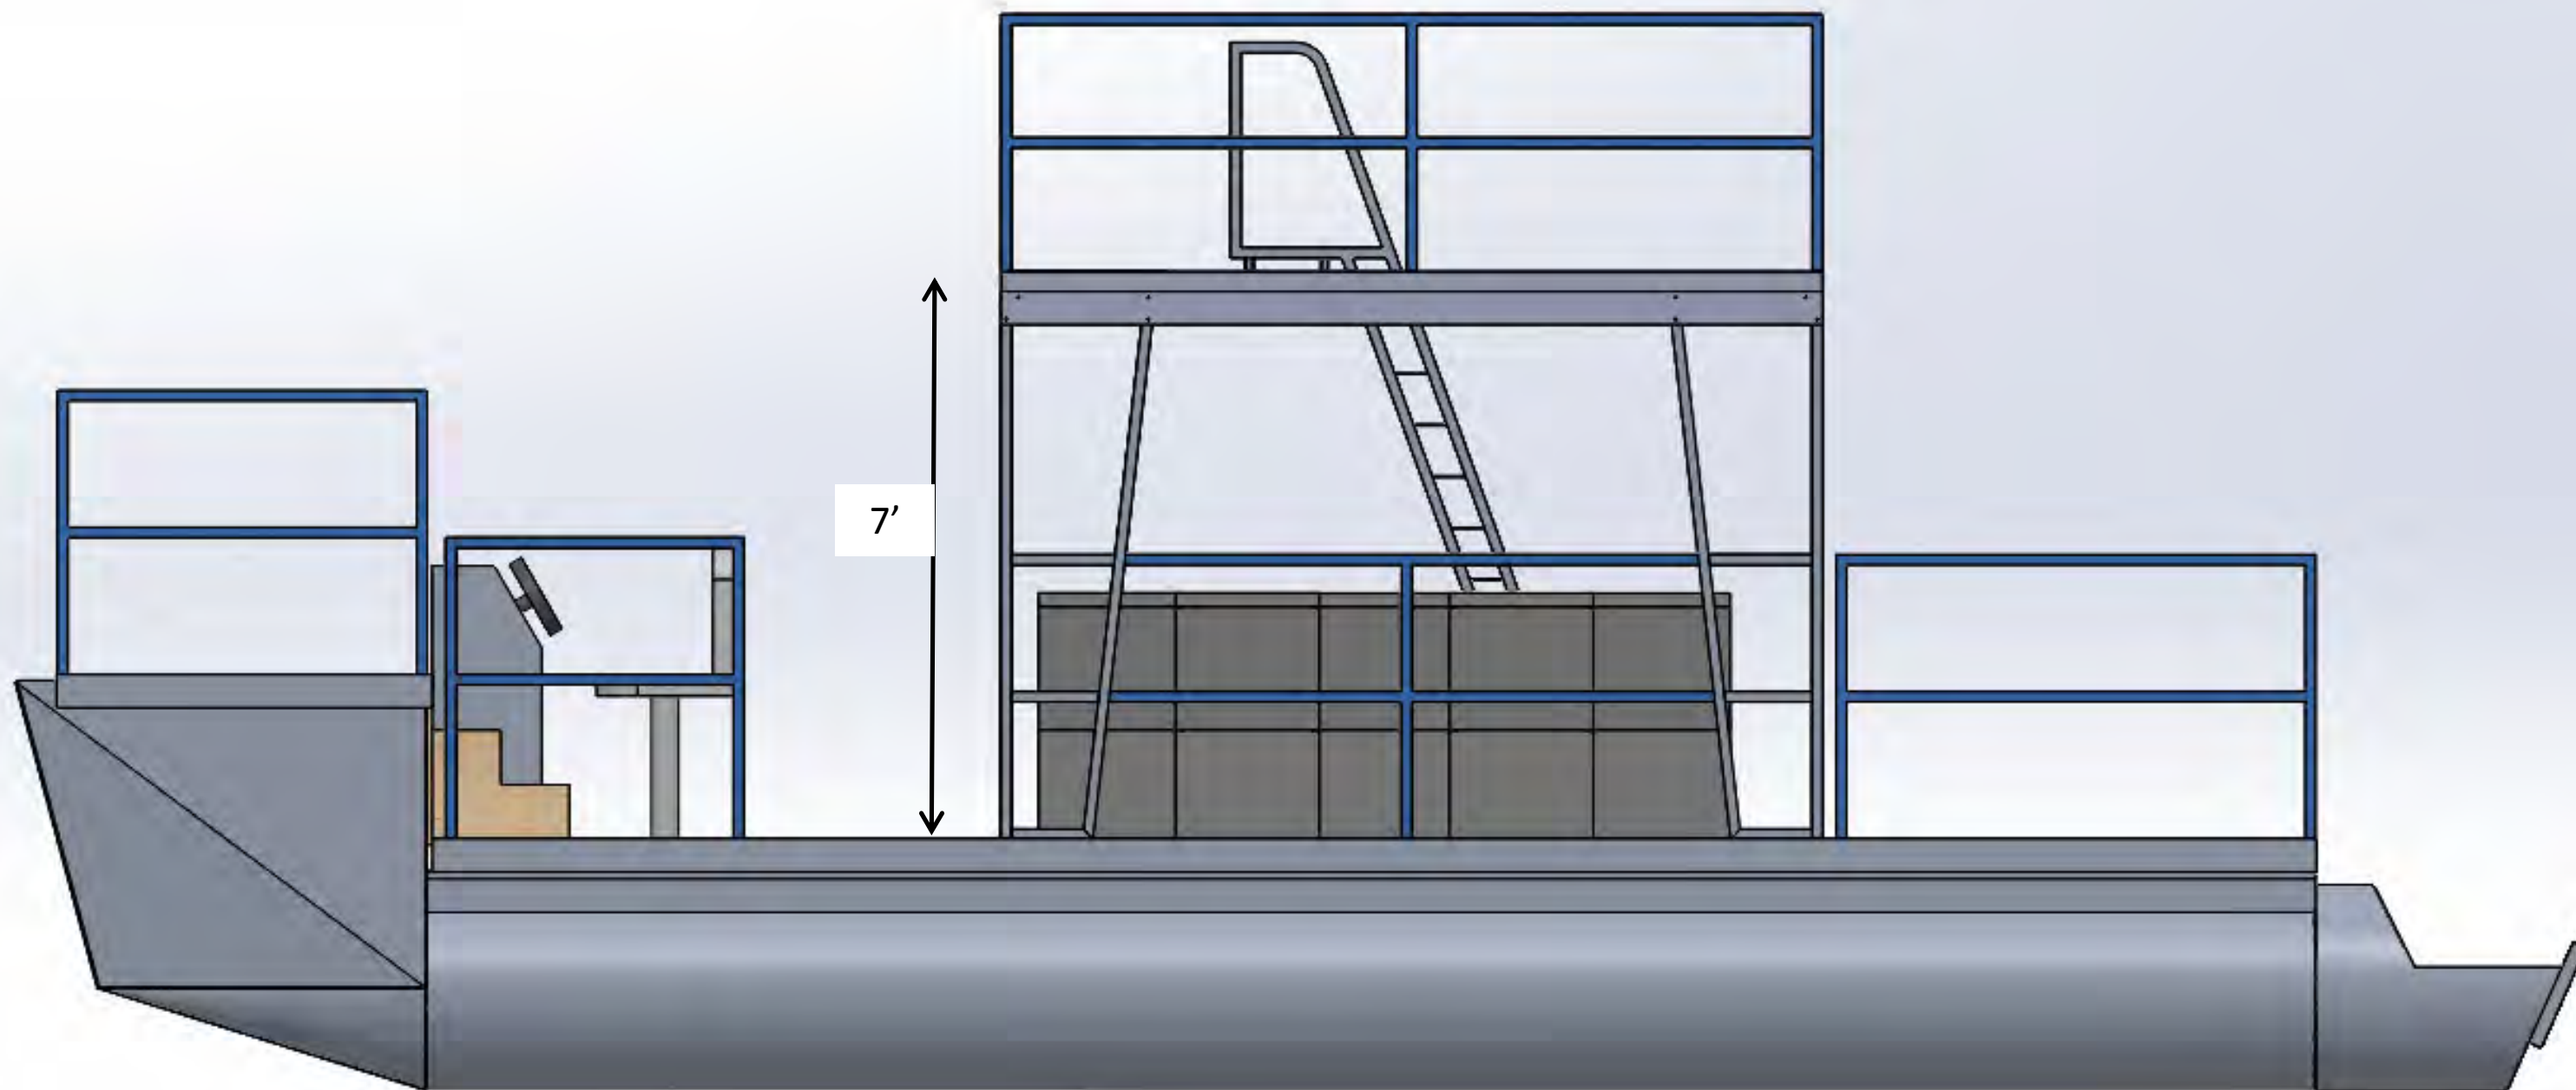

PARTY BOAT 30'' x 30' x 10'

Sun Deck 10' x 10'
c/w 36'' tall railing

Main Deck 23' x 10'
c/w 40'' tall railing

Front Deck 10' x 4.5'
Raised by 2ft, c/w
40'' tall railing

Deck seating
as required

30'' Pontoons with
Integrated Transom

U-FAB BOATS®

PARTY BOAT 30'' x 30' x 10'

U-FAB BOATS®

PARTY BOAT 30'' x 30' x 10'

U-FAB BOATS®

PARTY BOAT 30'' x 30' x 10'

U-FAB BOATS®

PARTY BOAT 30" x 30' x 10'