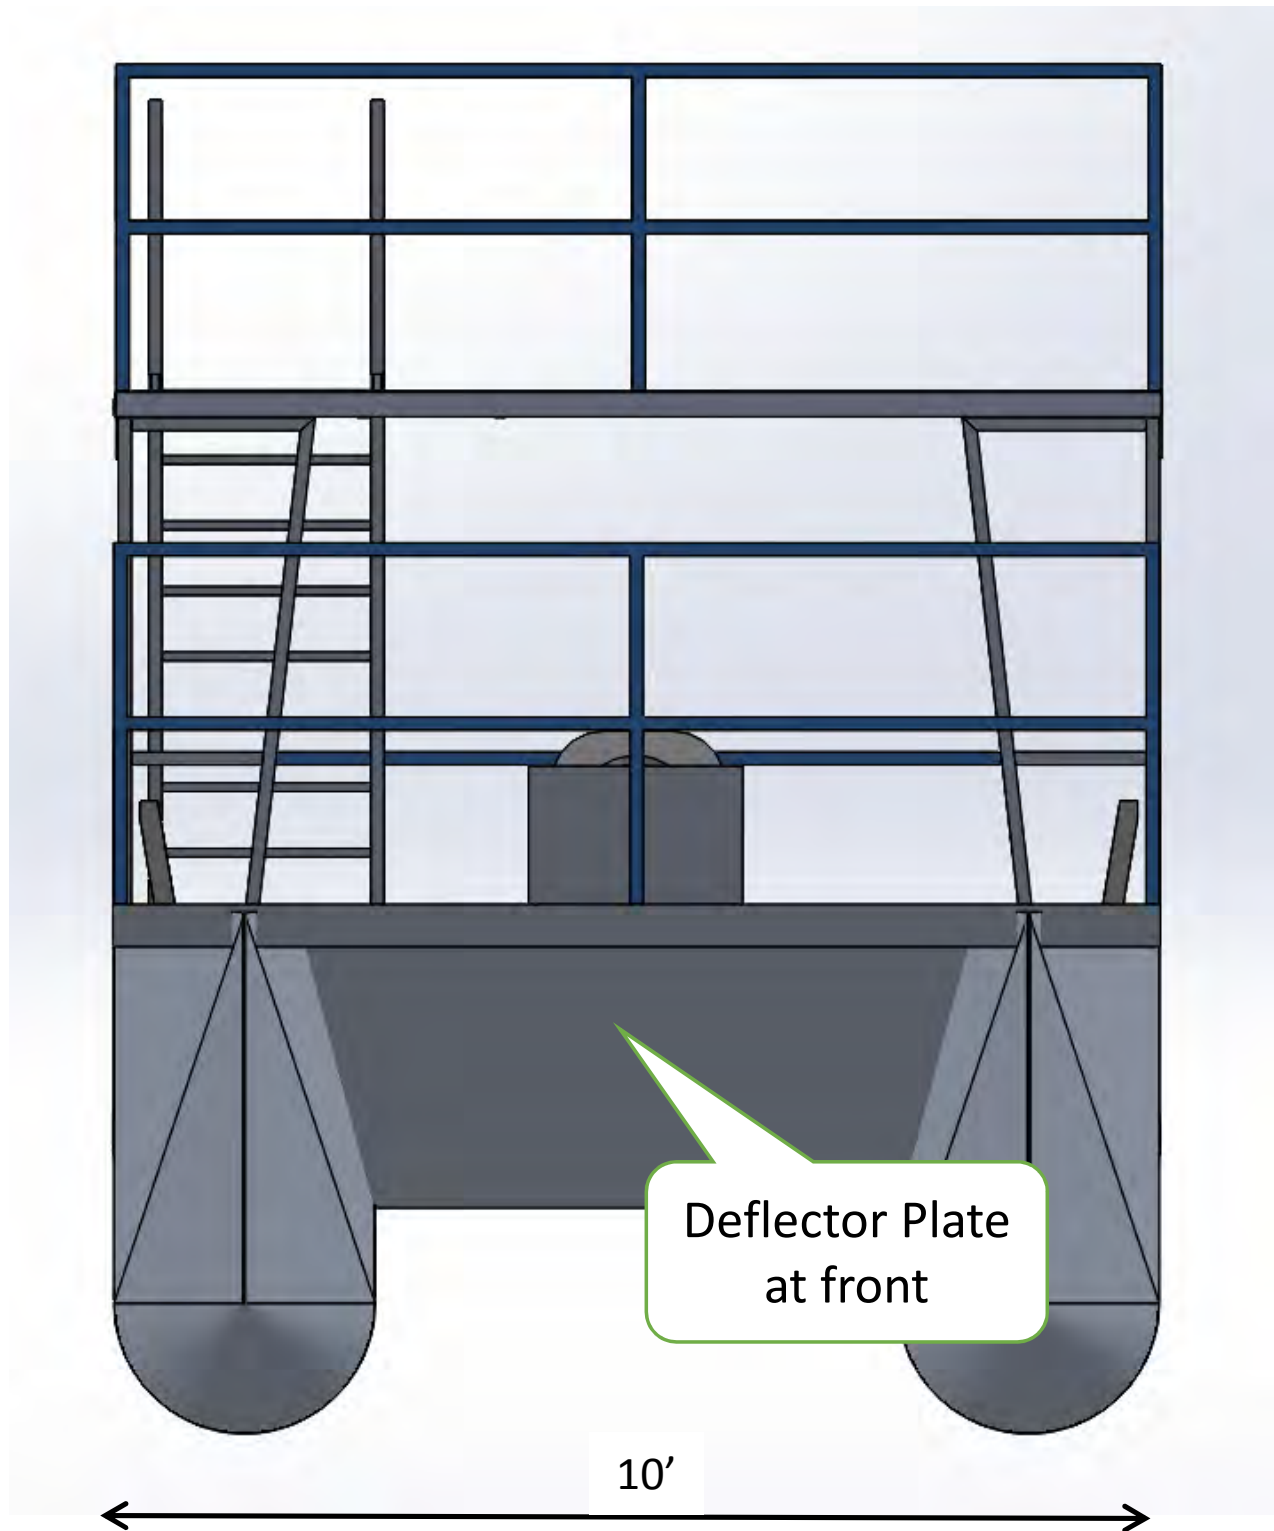

PARTY BOAT 30'' x 30' x 10'

Sun Deck 10' x 10'
c/w 36'' tall railing

Main Deck 23' x 10'
c/w 40'' tall railing

Front Deck 10' x 4.5'
Raised by 2ft, c/w
40'' tall railing

Deck seating
as required

30'' Pontoons with
Integrated Transom

U-FAB BOATS®

PARTY BOAT 30'' x 30' x 10'

U-FAB BOATS®

PARTY BOAT 30'' x 30' x 10'

U-FAB BOATS®

PARTY BOAT 30'' x 30' x 10'

U-FAB BOATS®

PARTY BOAT 30" x 30' x 10'