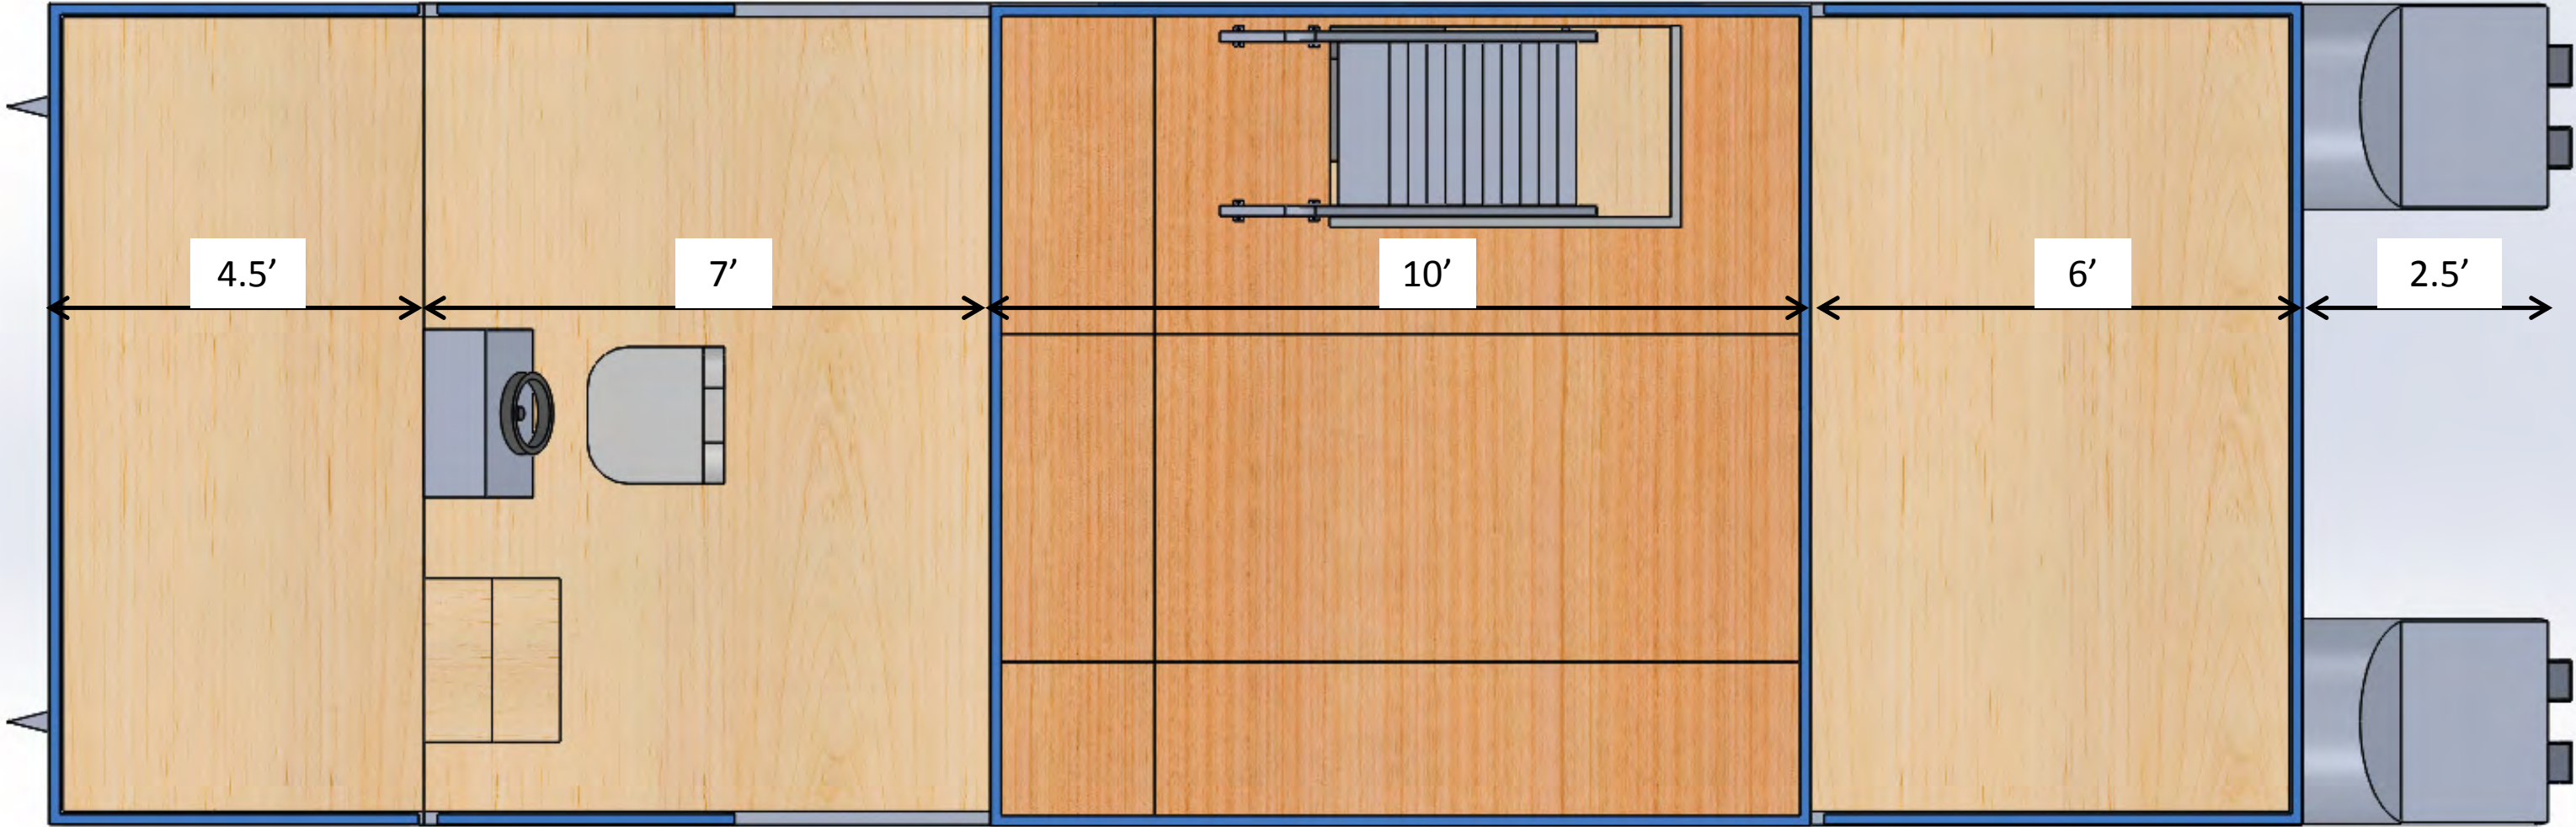

PARTY BOAT 30'' x 30' x 10'

Sun Deck 10' x 10'
c/w 36'' tall railing

Main Deck 23' x 10'
c/w 40'' tall railing

Front Deck 10' x 4.5'
Raised by 2ft, c/w
40'' tall railing

Deck seating
as required

30'' Pontoons with
Integrated Transom

U-FAB BOATS®

PARTY BOAT 30'' x 30' x 10'

U-FAB BOATS®

PARTY BOAT 30'' x 30' x 10'

U-FAB BOATS®

PARTY BOAT 30'' x 30' x 10'

U-FAB BOATS®

PARTY BOAT 30" x 30' x 10'