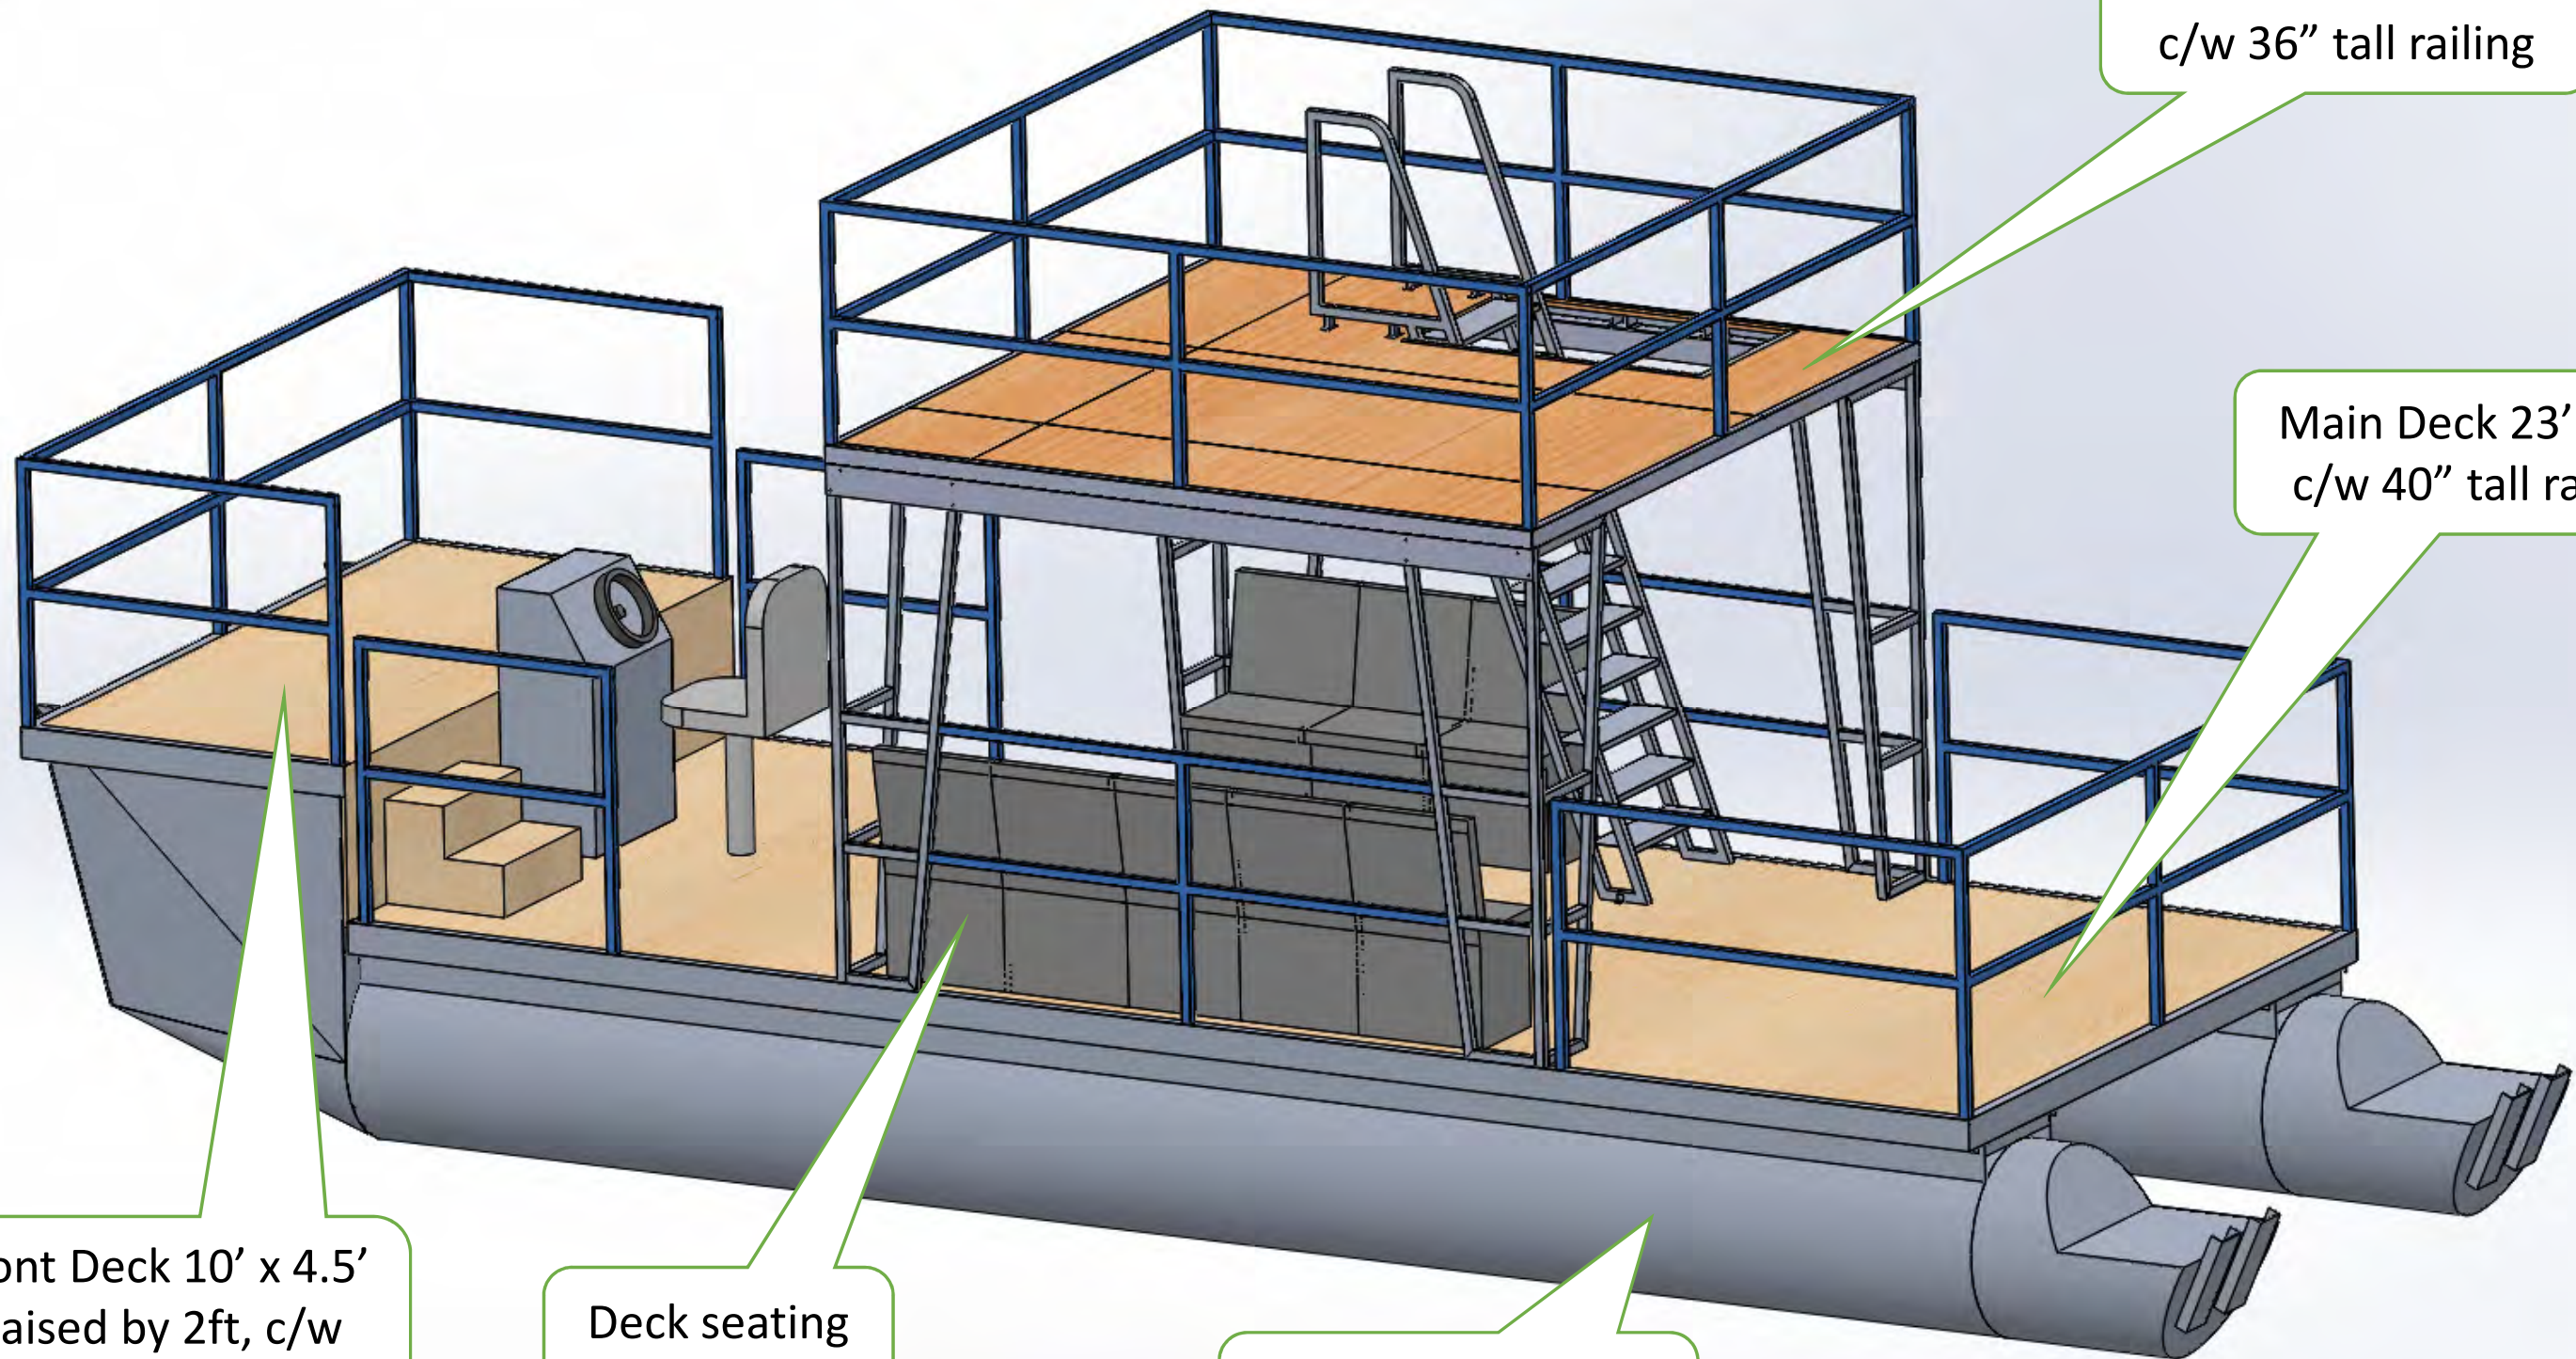

PARTY BOAT 30'' x 30' x 10'

Sun Deck 10' x 10'
c/w 36'' tall railing

Main Deck 23' x 10'
c/w 40'' tall railing

Front Deck 10' x 4.5'
Raised by 2ft, c/w
40'' tall railing

Deck seating
as required

30'' Pontoons with
Integrated Transom

U-FAB BOATS®

PARTY BOAT 30'' x 30' x 10'

U-FAB BOATS®

PARTY BOAT 30'' x 30' x 10'

U-FAB BOATS®

PARTY BOAT 30'' x 30' x 10'

U-FAB BOATS®

PARTY BOAT 30" x 30' x 10'