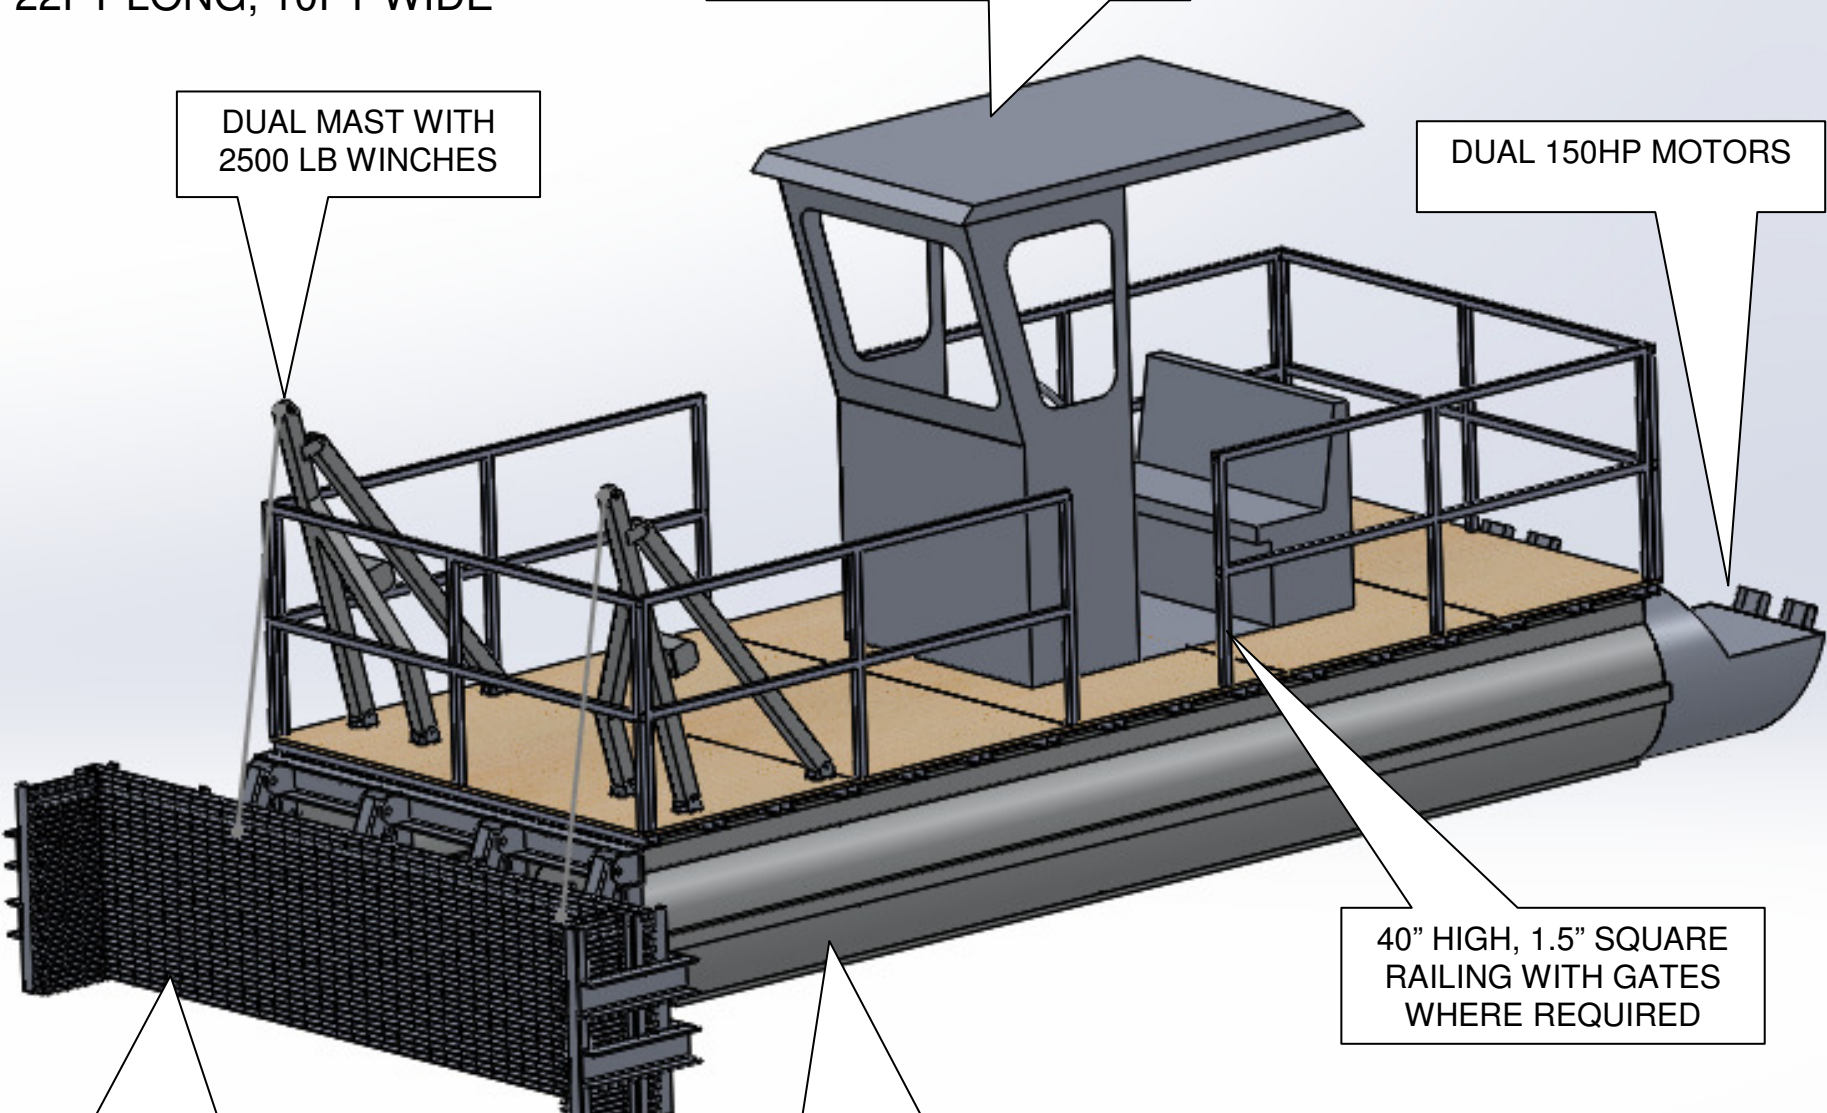

SEAWEED PUSH BOAT

22FT LONG, 10FT WIDE

PILOT CAB 4' x 6' x 8.5' HIGH
ALUMINUM CONSTRUCTION

DUAL MAST WITH
2500 LB WINCHES

DUAL 150HP MOTORS

40" HIGH, 1.5" SQUARE
RAILING WITH GATES
WHERE REQUIRED

PUSH BAR 12' WIDE, 3' HIGH
MADE OF 2.5"x3/16"
ALUMINUM BAR GRATING

30" DIAMETER PONTOONS
WITH 4" HAT BARS SPACED
14" AND 3/4" PLYWOOD.

U-FAB BOATS®

6OCT2015

SEAWEED PUSH BOAT

22FT LONG, 10FT WIDE

SEAWEED PUSH BOAT

22FT LONG, 10FT WIDE

PUSH BAR 12' WIDE, 3' HIGH
MADE OF 2.5"x3/16"
ALUMINUM BAR GRATING

FRONT VIEW

SEAWEED PUSH BOAT

22FT LONG, 10FT WIDE

SEAWEED PUSH BOAT

22FT LONG, 10FT WIDE

SEAWEED PUSH BOAT

22FT LONG, 10FT WIDE