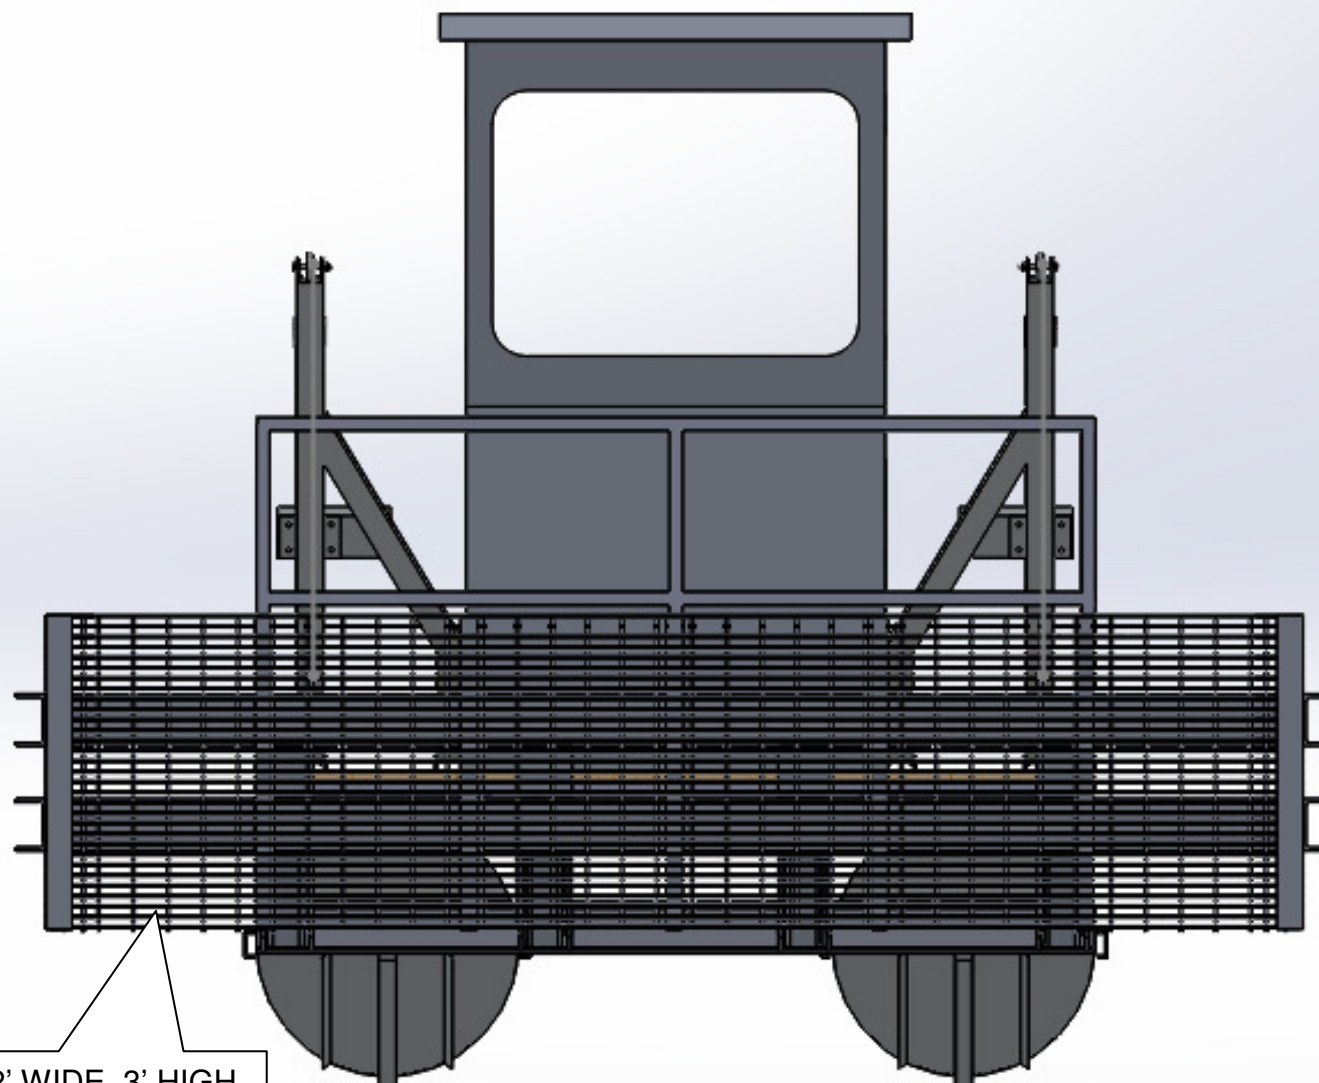

SEAWEED PUSH BOAT

22FT LONG, 10FT WIDE

PILOT CAB 4' x 6' x 8.5' HIGH
ALUMINUM CONSTRUCTION

DUAL MAST WITH
2500 LB WINCHES

DUAL 150HP MOTORS

40" HIGH, 1.5" SQUARE
RAILING WITH GATES
WHERE REQUIRED

PUSH BAR 12' WIDE, 3' HIGH
MADE OF 2.5"x3/16"
ALUMINUM BAR GRATING

30" DIAMETER PONTOONS
WITH 4" HAT BARS SPACED
14" AND 3/4" PLYWOOD.

U-FAB BOATS®

6OCT2015

SEAWEED PUSH BOAT

22FT LONG, 10FT WIDE

SEAWEED PUSH BOAT

22FT LONG, 10FT WIDE

PUSH BAR 12' WIDE, 3' HIGH
MADE OF 2.5"x3/16"
ALUMINUM BAR GRATING

FRONT VIEW

SEAWEED PUSH BOAT

22FT LONG, 10FT WIDE

SEAWEED PUSH BOAT

22FT LONG, 10FT WIDE

SEAWEED PUSH BOAT

22FT LONG, 10FT WIDE