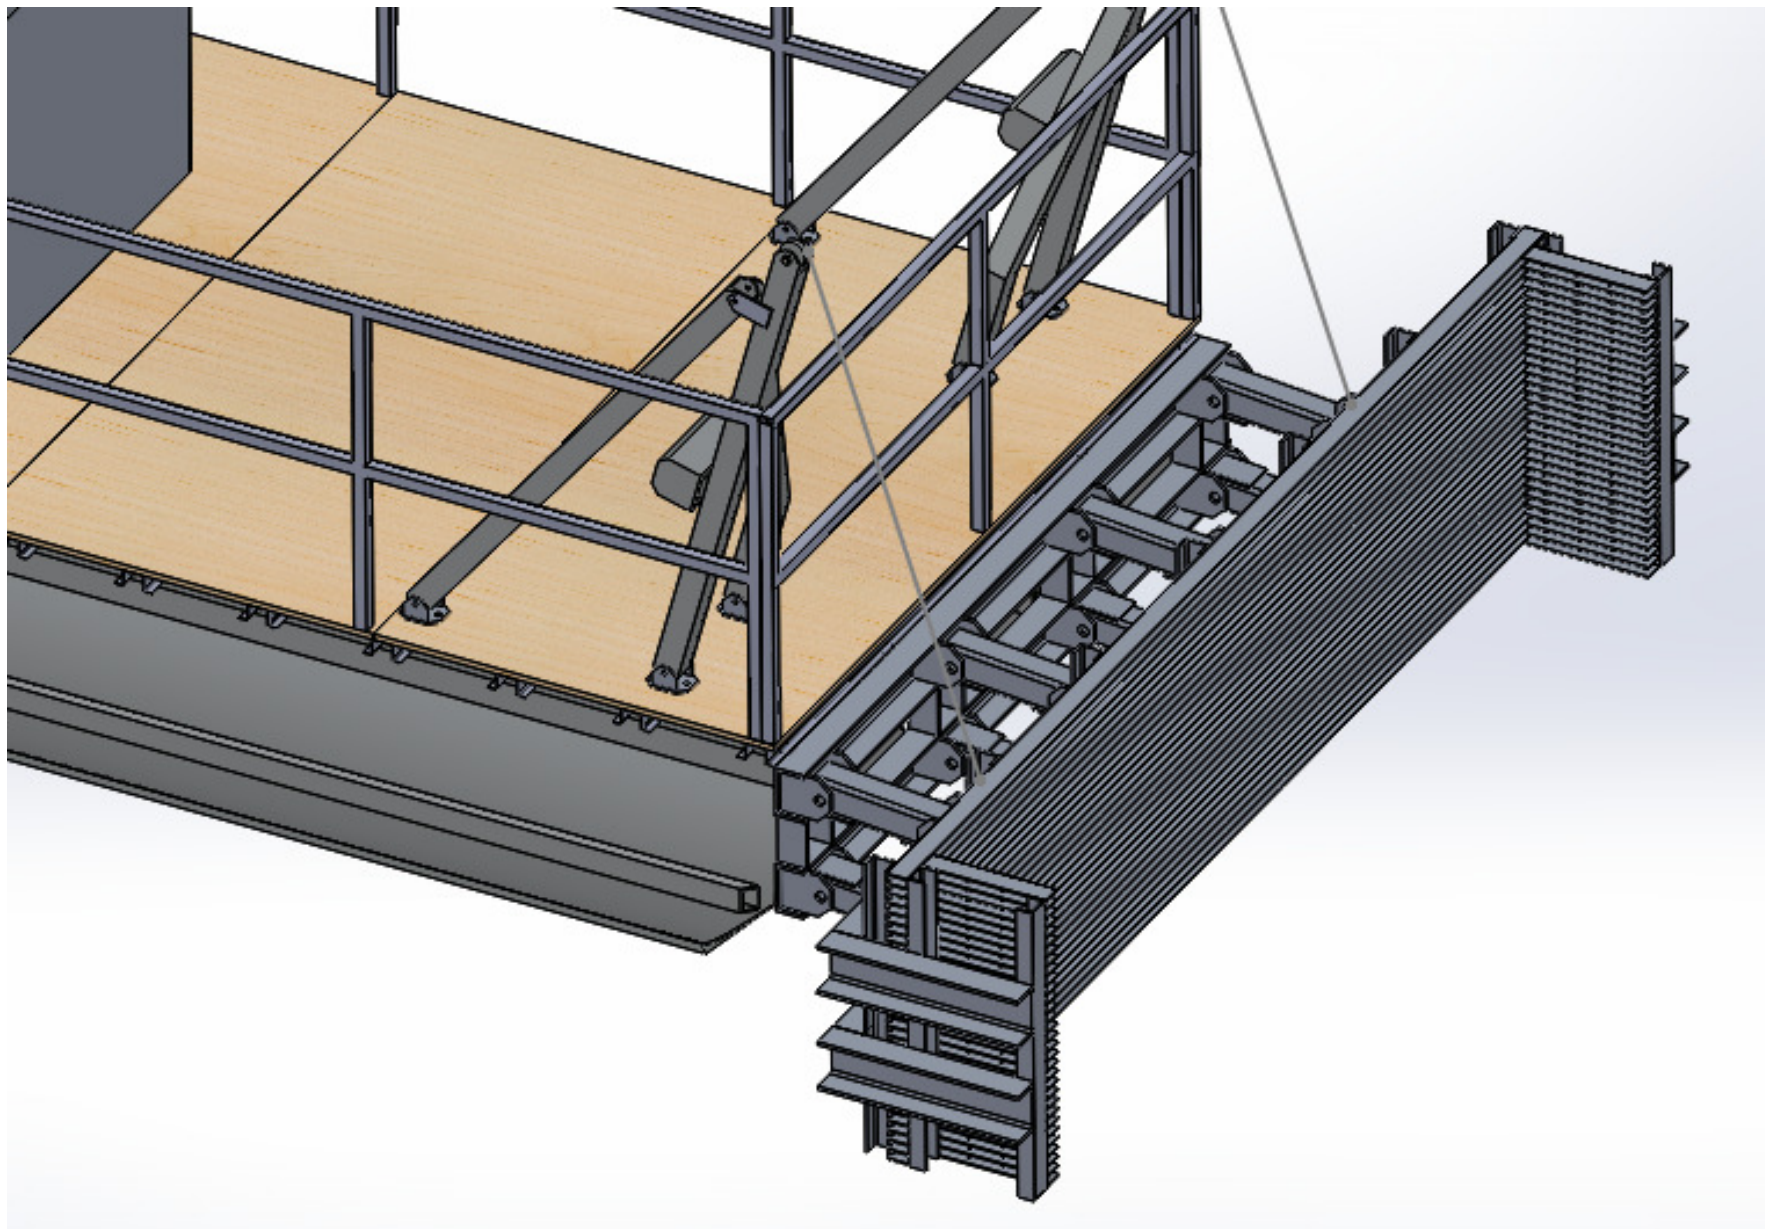

SEAWEED PUSH BOAT

22FT LONG, 10FT WIDE

PILOT CAB 4' x 6' x 8.5' HIGH
ALUMINUM CONSTRUCTION

DUAL MAST WITH
2500 LB WINCHES

DUAL 150HP MOTORS

40" HIGH, 1.5" SQUARE
RAILING WITH GATES
WHERE REQUIRED

PUSH BAR 12' WIDE, 3' HIGH
MADE OF 2.5"x3/16"
ALUMINUM BAR GRATING

30" DIAMETER PONTOONS
WITH 4" HAT BARS SPACED
14" AND 3/4" PLYWOOD.

U-FAB BOATS®

6OCT2015

SEAWEED PUSH BOAT

22FT LONG, 10FT WIDE

SEAWEED PUSH BOAT

22FT LONG, 10FT WIDE

PUSH BAR 12' WIDE, 3' HIGH
MADE OF 2.5"x3/16"
ALUMINUM BAR GRATING

FRONT VIEW

SEAWEED PUSH BOAT

22FT LONG, 10FT WIDE

SEAWEED PUSH BOAT

22FT LONG, 10FT WIDE

SEAWEED PUSH BOAT

22FT LONG, 10FT WIDE