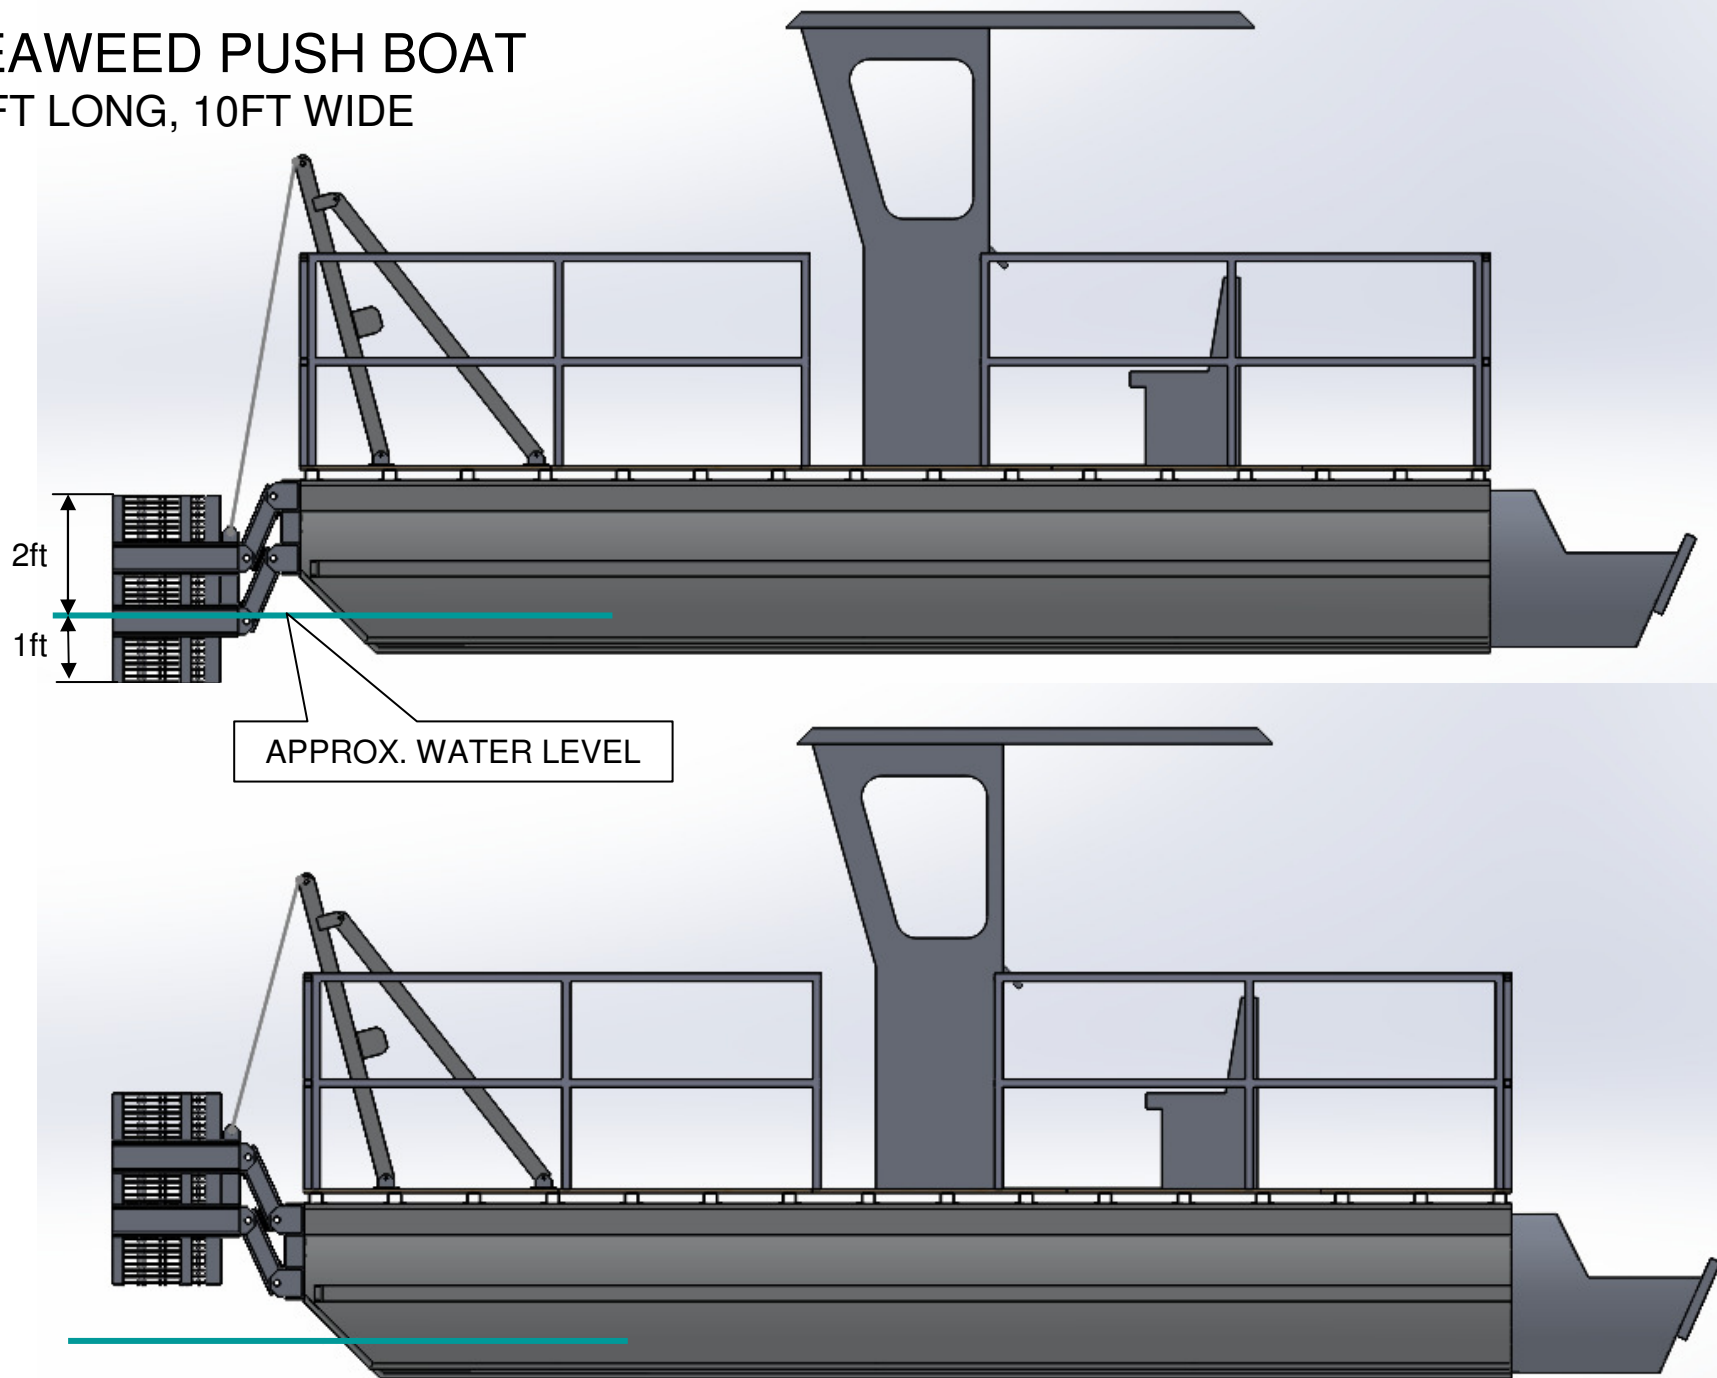

SEAWEED PUSH BOAT

22FT LONG, 10FT WIDE

PILOT CAB 4' x 6' x 8.5' HIGH
ALUMINUM CONSTRUCTION

DUAL MAST WITH
2500 LB WINCHES

DUAL 150HP MOTORS

40" HIGH, 1.5" SQUARE
RAILING WITH GATES
WHERE REQUIRED

PUSH BAR 12' WIDE, 3' HIGH
MADE OF 2.5"x3/16"
ALUMINUM BAR GRATING

30" DIAMETER PONTOONS
WITH 4" HAT BARS SPACED
14" AND 3/4" PLYWOOD.

U-FAB BOATS®

6OCT2015

SEAWEED PUSH BOAT

22FT LONG, 10FT WIDE

SEAWEED PUSH BOAT

22FT LONG, 10FT WIDE

PUSH BAR 12' WIDE, 3' HIGH
MADE OF 2.5"x3/16"
ALUMINUM BAR GRATING

FRONT VIEW

SEAWEED PUSH BOAT

22FT LONG, 10FT WIDE

SEAWEED PUSH BOAT

22FT LONG, 10FT WIDE

SEAWEED PUSH BOAT

22FT LONG, 10FT WIDE