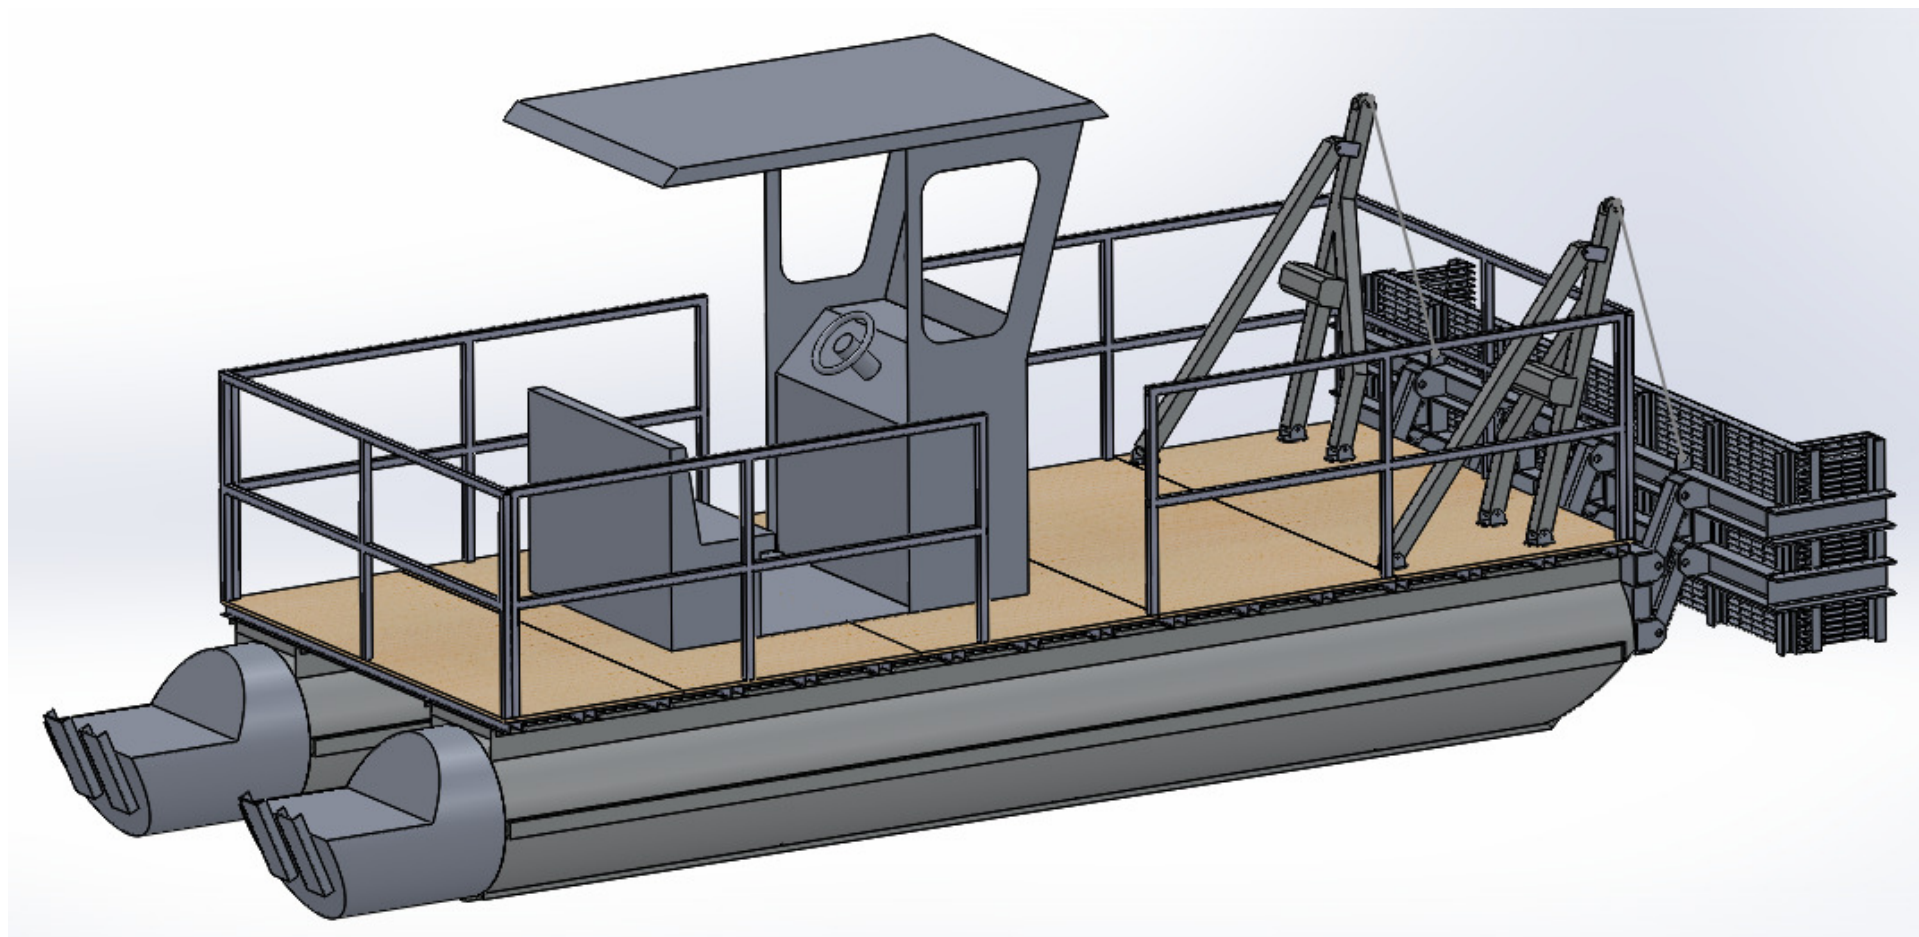

SEAWEED PUSH BOAT

22FT LONG, 10FT WIDE

PILOT CAB 4' x 6' x 8.5' HIGH
ALUMINUM CONSTRUCTION

DUAL MAST WITH
2500 LB WINCHES

DUAL 150HP MOTORS

40" HIGH, 1.5" SQUARE
RAILING WITH GATES
WHERE REQUIRED

PUSH BAR 12' WIDE, 3' HIGH
MADE OF 2.5"x3/16"
ALUMINUM BAR GRATING

30" DIAMETER PONTOONS
WITH 4" HAT BARS SPACED
14" AND 3/4" PLYWOOD.

U-FAB BOATS®

6OCT2015

SEAWEED PUSH BOAT

22FT LONG, 10FT WIDE

SEAWEED PUSH BOAT

22FT LONG, 10FT WIDE

PUSH BAR 12' WIDE, 3' HIGH
MADE OF 2.5"x3/16"
ALUMINUM BAR GRATING

FRONT VIEW

SEAWEED PUSH BOAT

22FT LONG, 10FT WIDE

SEAWEED PUSH BOAT

22FT LONG, 10FT WIDE

SEAWEED PUSH BOAT

22FT LONG, 10FT WIDE