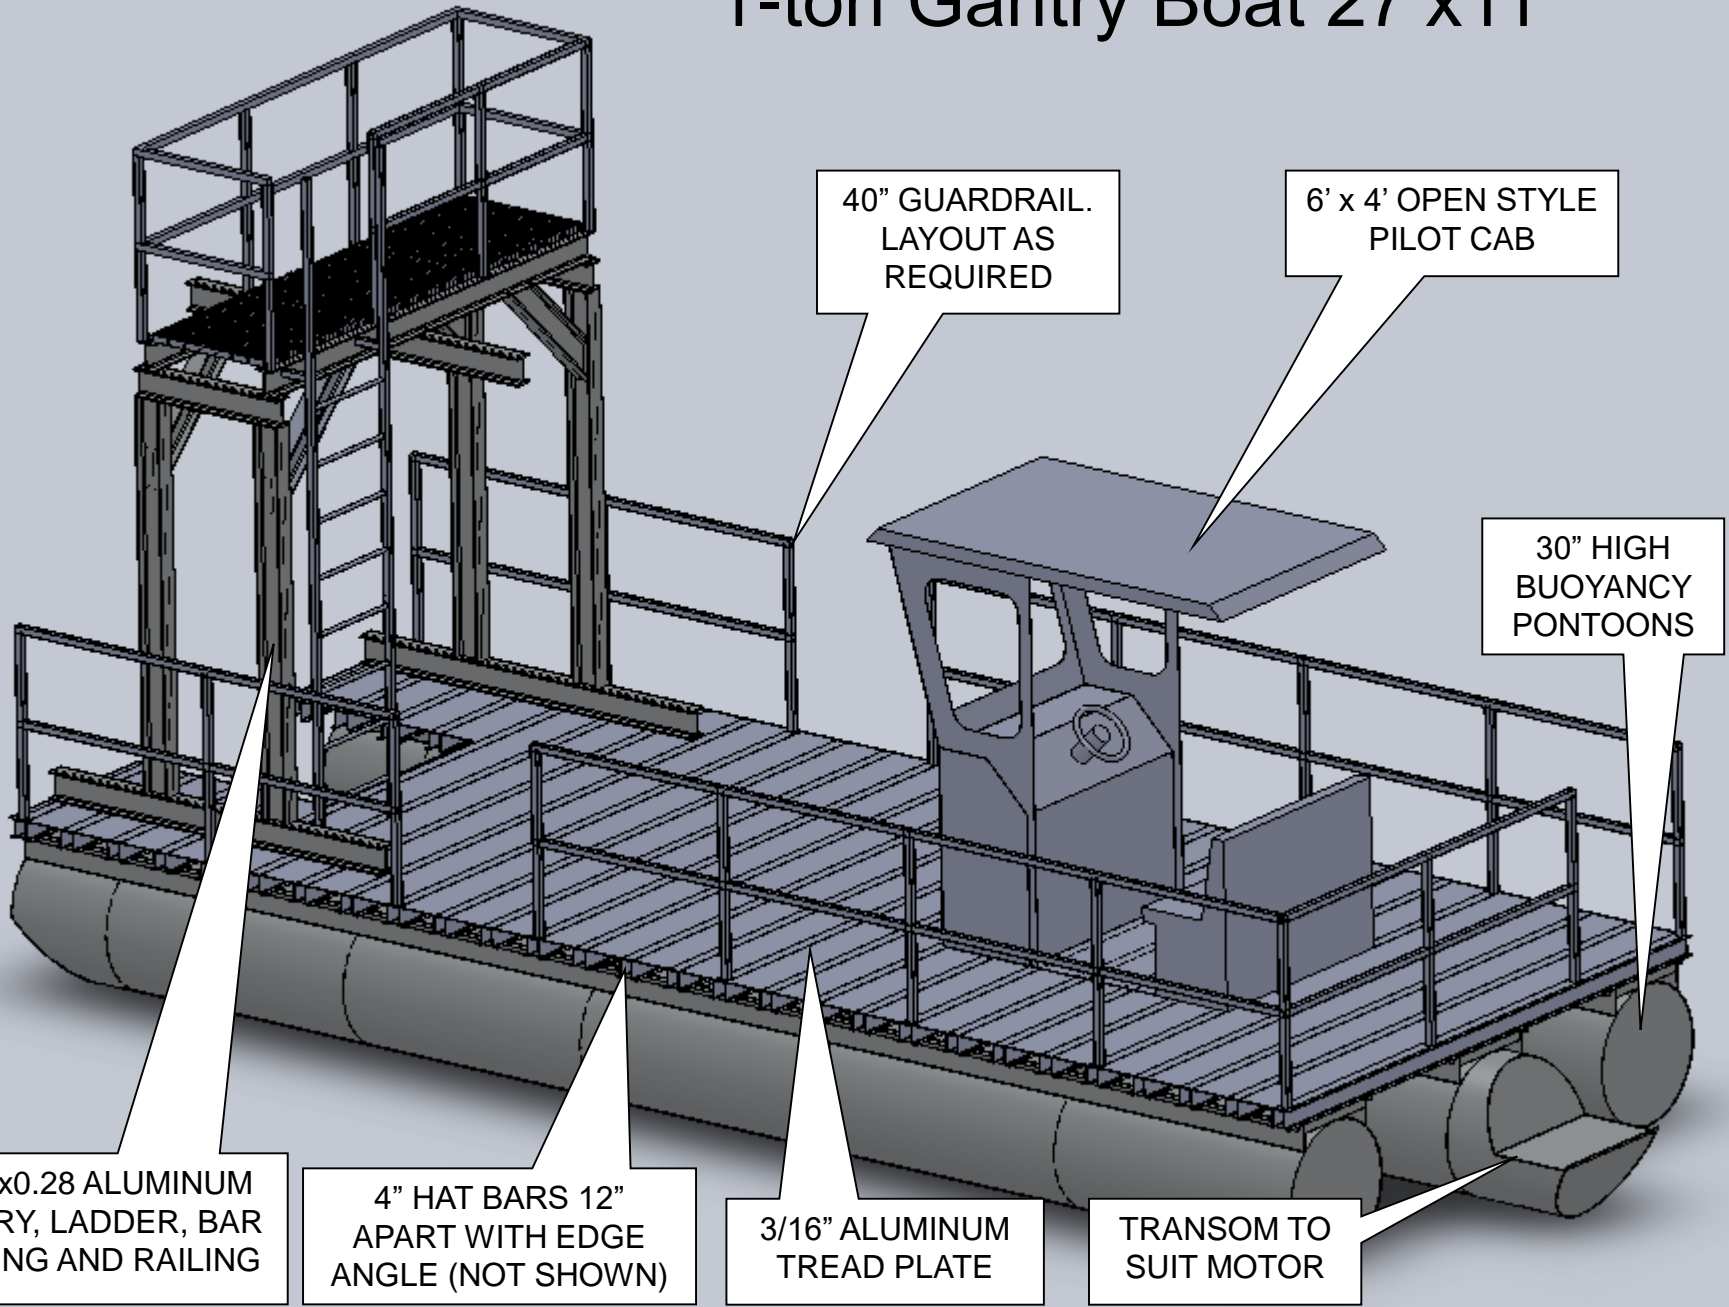

1-ton Gantry Boat 27'x11'

1-ton Gantry Boat 27'x11'

40" GUARDRAIL.
LAYOUT AS
REQUIRED

6' x 4' OPEN STYLE
PILOT CAB

30" HIGH
BUOYANCY
PONTOONS

C 6x4x0.28 ALUMINUM
GANTRY, LADDER, BAR
GRATING AND RAILING

4" HAT BARS 12"
APART WITH EDGE
ANGLE (NOT SHOWN)

3/16" ALUMINUM
TREAD PLATE

TRANSOM TO
SUIT MOTOR

1-ton Gantry Boat 27'x11'

1-ton Gantry Boat 27'x11'