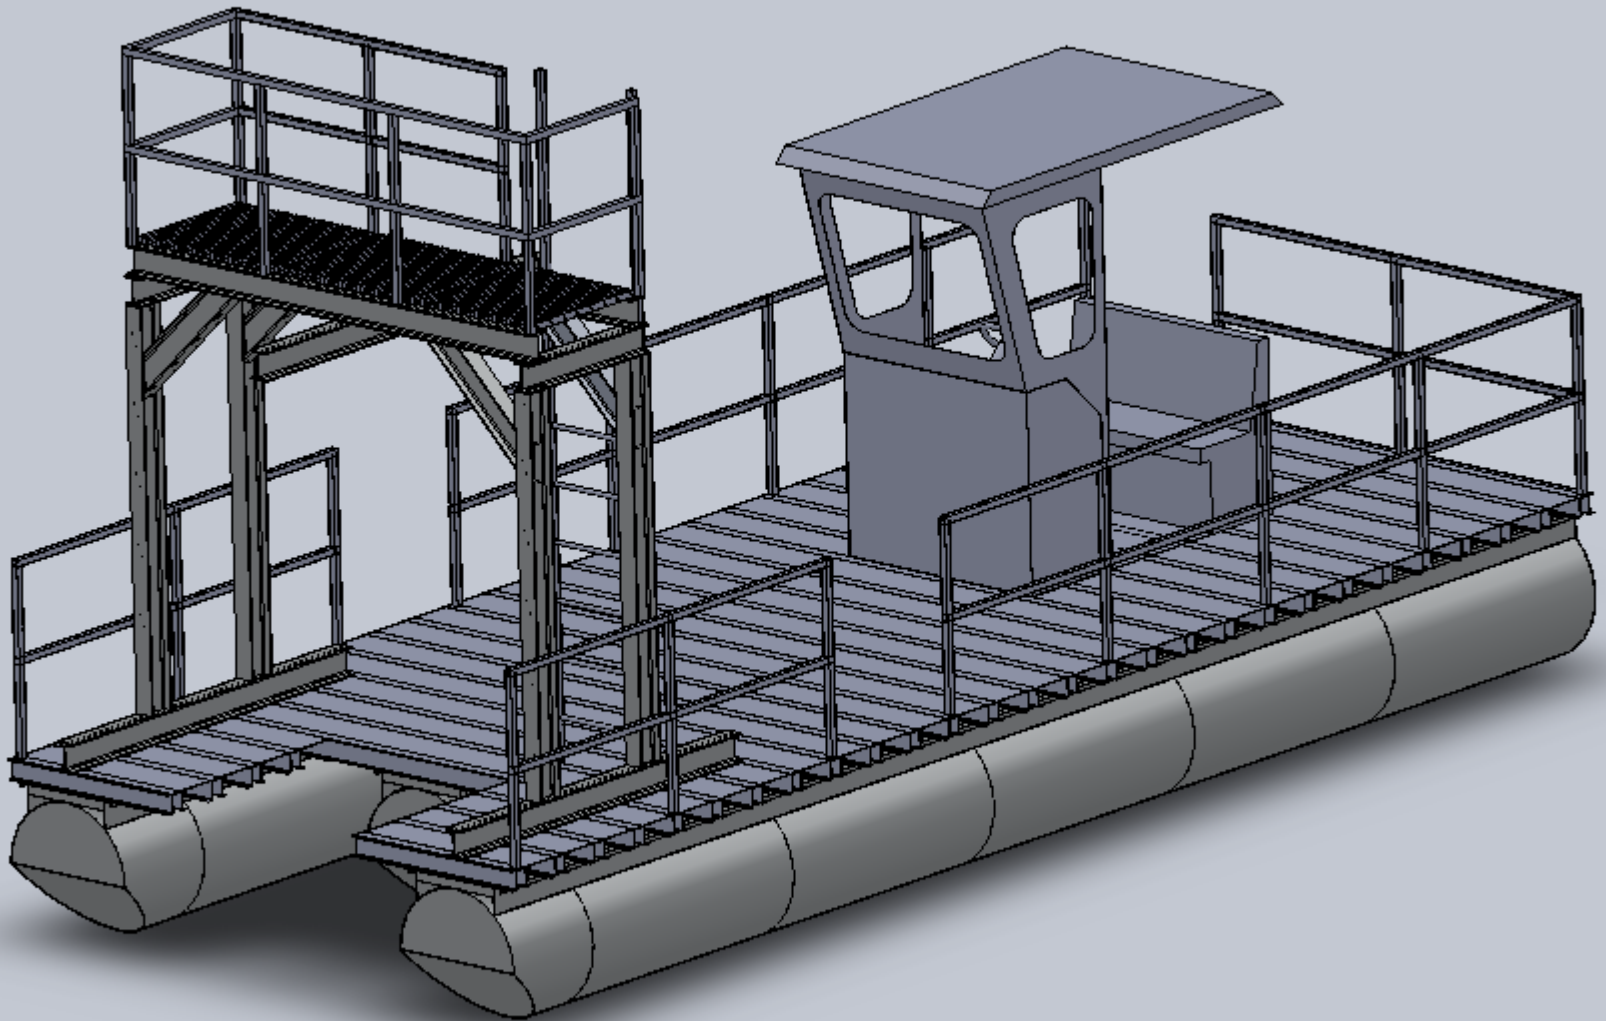

1-ton Gantry Boat 27'x11'

1-ton Gantry Boat 27'x11'

40" GUARDRAIL.
LAYOUT AS
REQUIRED

6' x 4' OPEN STYLE
PILOT CAB

30" HIGH
BUOYANCY
PONTOONS

C 6x4x0.28 ALUMINUM
GANTRY, LADDER, BAR
GRATING AND RAILING

4" HAT BARS 12"
APART WITH EDGE
ANGLE (NOT SHOWN)

3/16" ALUMINUM
TREAD PLATE

TRANSOM TO
SUIT MOTOR

1-ton Gantry Boat 27'x11'

1-ton Gantry Boat 27'x11'