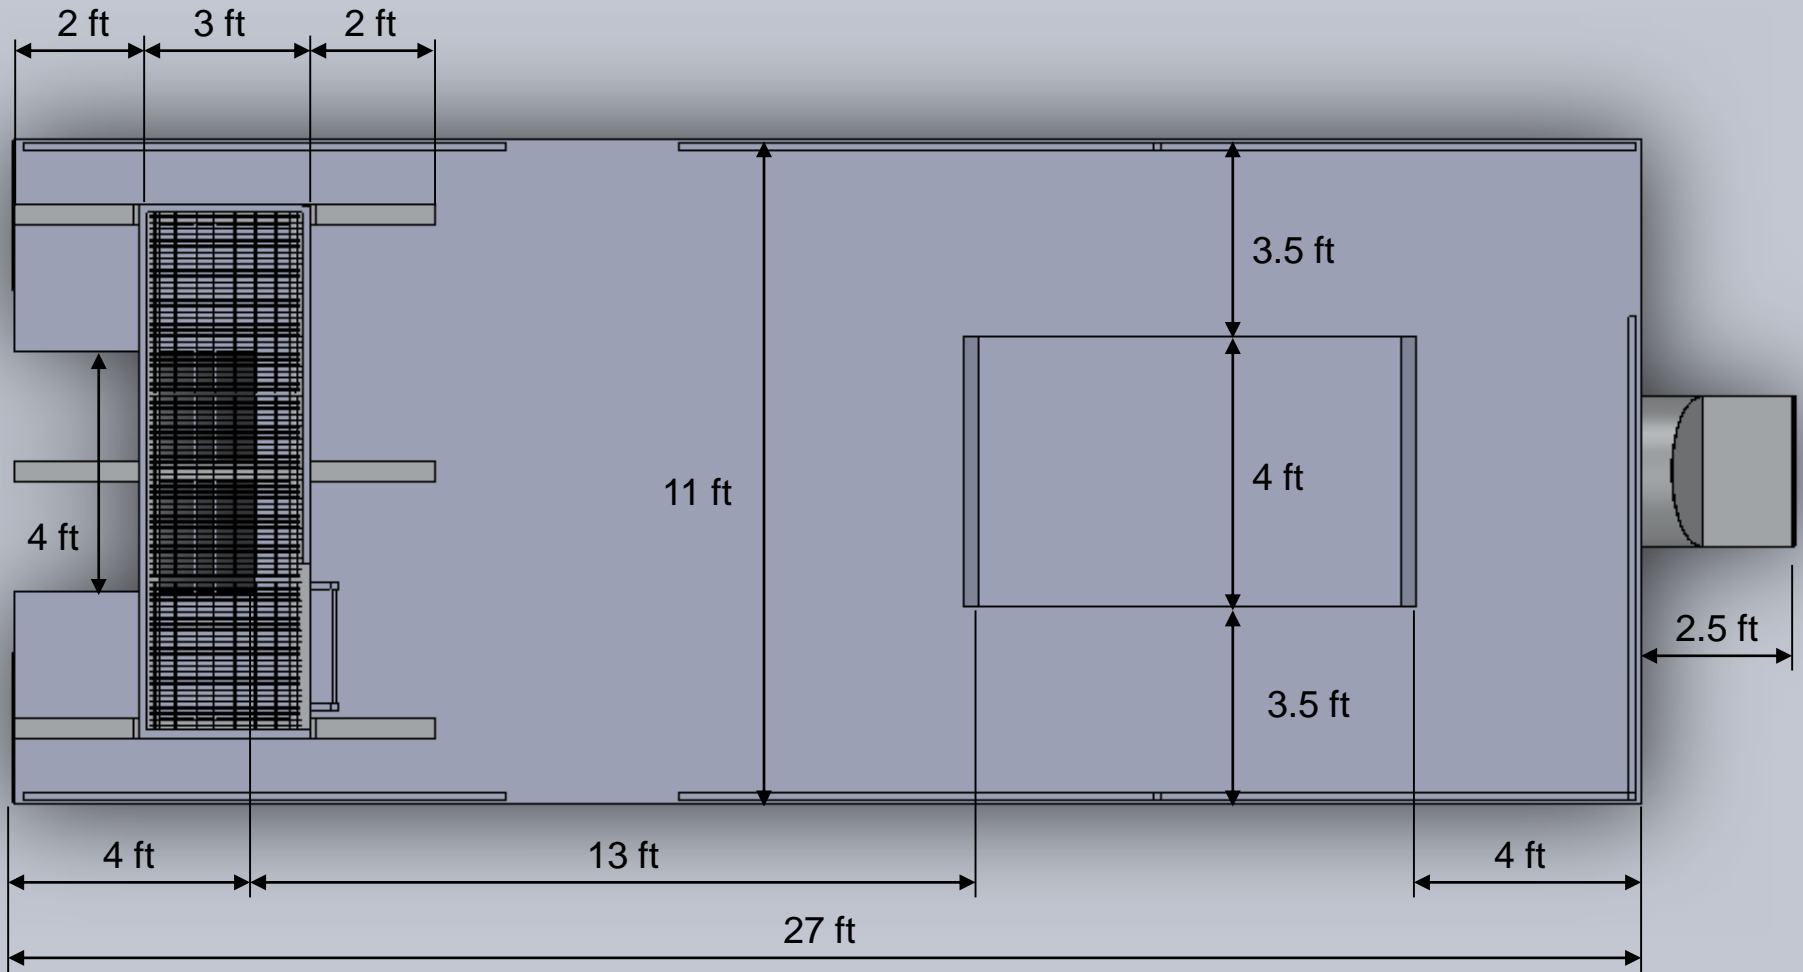

1-ton Gantry Boat 27'x11'

1-ton Gantry Boat 27'x11'

40" GUARDRAIL.
LAYOUT AS
REQUIRED

6' x 4' OPEN STYLE
PILOT CAB

30" HIGH
BUOYANCY
PONTOONS

C 6x4x0.28 ALUMINUM
GANTRY, LADDER, BAR
GRATING AND RAILING

4" HAT BARS 12"
APART WITH EDGE
ANGLE (NOT SHOWN)

3/16" ALUMINUM
TREAD PLATE

TRANSOM TO
SUIT MOTOR

1-ton Gantry Boat 27'x11'

1-ton Gantry Boat 27'x11'